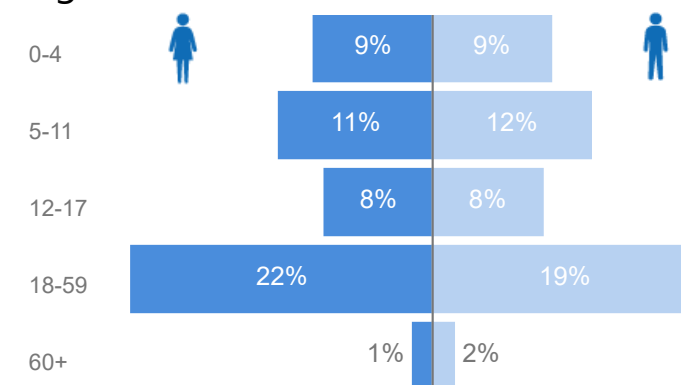

16

Women and Children

79%

6,256

Female

51%

4,040

Elderly

3%

238

Youth 15-24

21%

1,658

Zones

Level3	HHs	Individuals
Kifunjo	593	2,405
Busheka	489	2,077
Michinga	478	2,064
Rurongo	199	862
Kazinga	120	517
	5	9
Makindye Division	2	9
Rubondo	2	2
Sweswe	2	2
Juru	1	1

Age & Gender Breakdown

* Age is between 18 - 59 years for Occupation

Specific Needs - Top 7