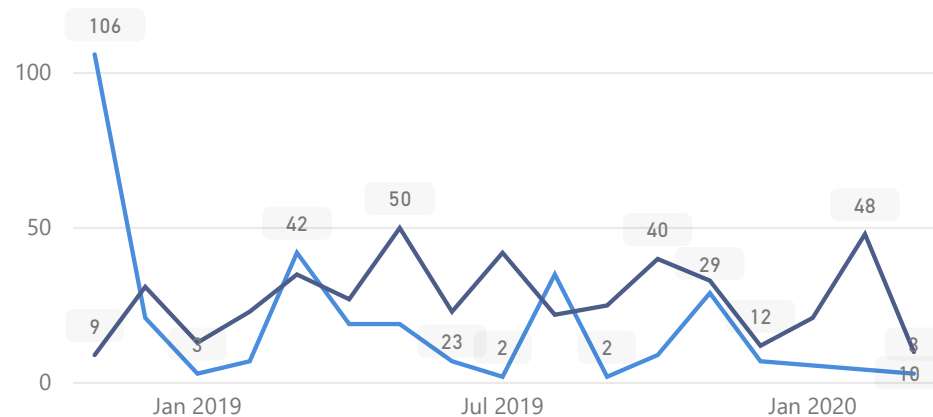

New Registration by Month

● New Registration ● Birth