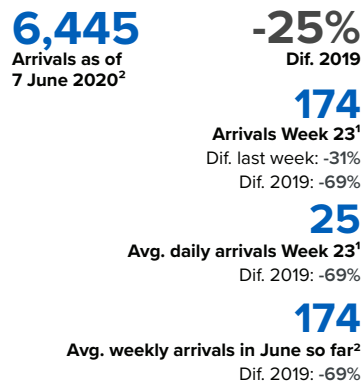

SPAIN Weekly snapshot - Week 23 (1 - 7 June 2020)

The charts below are based on figures from the Ministry of Interior and UNHCR estimates. All figures are provisional and subject to change

Refugees & migrants: sea and land arrivals in week 23¹

The boundaries and names shown and the designations used on this map do not imply official endorsement or acceptance by the United Nations

Total Sea and Land

Sea

Land (Ceuta & Melilla)

Sea and land arrivals during the last five weeks¹

Arrivals per month²

Most common nationalities, Jan - Apr 2020²

Demographic breakdown, Jan - Apr 2020²