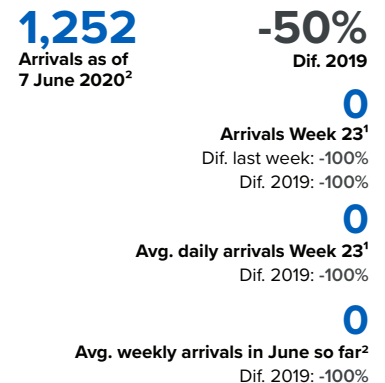

Land (Ceuta & Melilla)