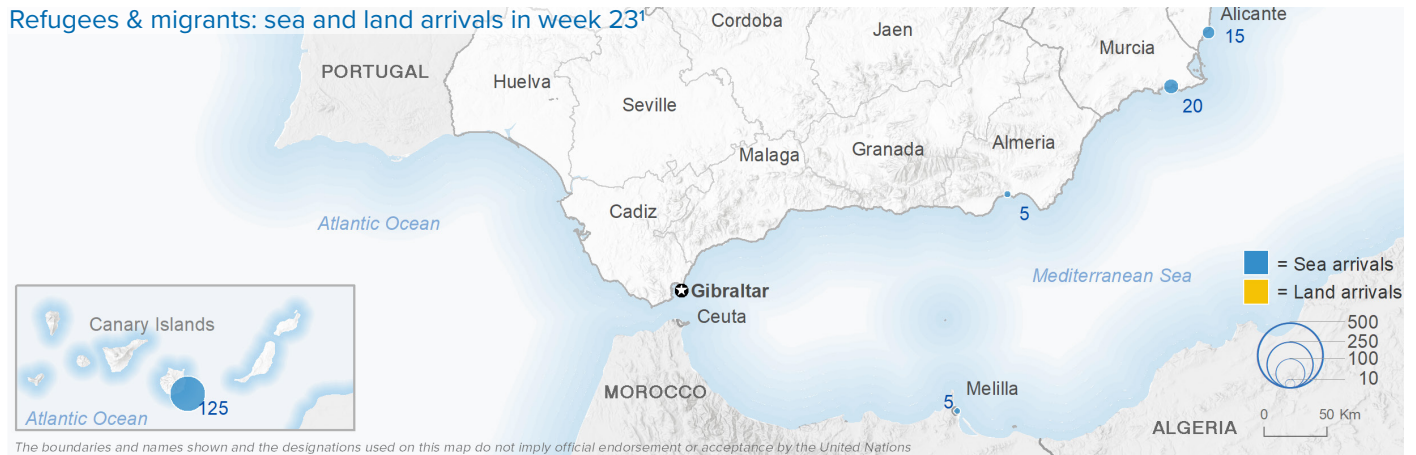

# SPAIN Weekly snapshot - Week 23 (1 - 7 June 2020)

The charts below are based on figures from the Ministry of Interior and UNHCR estimates. All figures are provisional and subject to change

## Refugees & migrants: sea and land arrivals in week 23<sup>1</sup>

The boundaries and names shown and the designations used on this map do not imply official endorsement or acceptance by the United Nations

### Total Sea and Land

## Sea and land arrivals during the last five weeks<sup>1</sup>