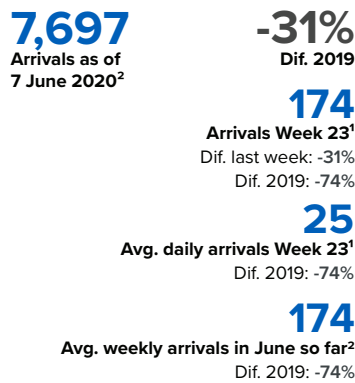

Total Sea and Land