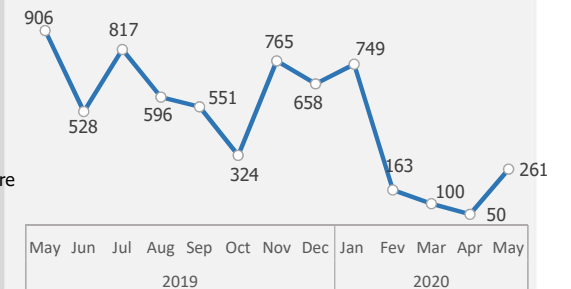

Rwanda  
**Population of Concern to UNHCR**  
 as of 31st May 2020

**Population Figures**

**Total Population**

**148,938**

**Refugees**

**144,025**

**Asylum Seekers**

**367**

**Others**

**4,546**

**CoO Breakdown (Ref)**

**Age Breakdown**

**Monthly Registration Trends**

- UNHCR Country Office
- UNHCR Sub-Office
- UNHCR Field Office
- UNHCR Field Unit
- Refugee Camp
- Reception / Transit Centre
- Refugee Urban Location
- International boundary
- Province boundary