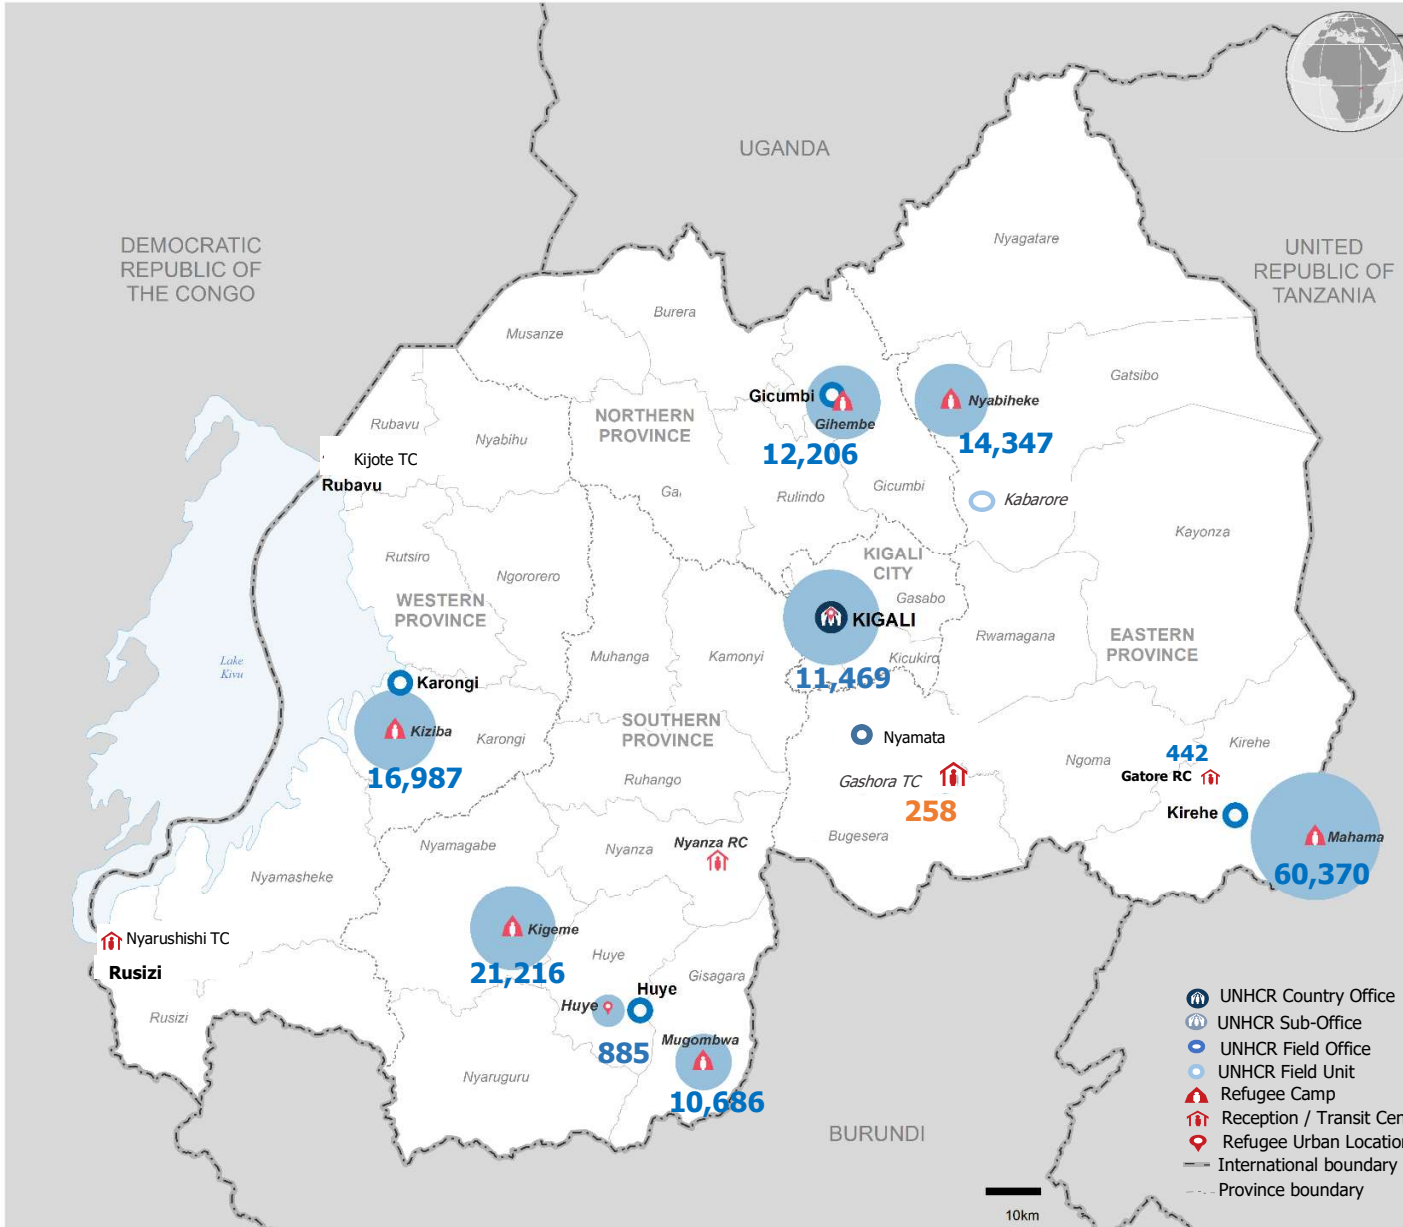

Rwanda  
**Population of Concern to UNHCR**  
 as of 31st May 2020

**Population Figures**

**Total Population**

**148,938**

**Refugees**

**144,025**

**Asylum Seekers**

**367**

**Others**

**4,546**

**CoO Breakdown (Ref)**

**Age Breakdown**

**Monthly Registration Trends**

- UNHCR Country Office
- UNHCR Sub-Office
- UNHCR Field Office
- UNHCR Field Unit
- Refugee Camp
- Reception / Transit Centre
- Refugee Urban Location
- International boundary
- Province boundary