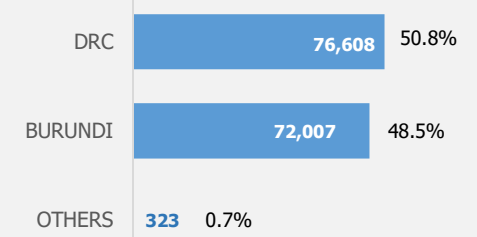

Age Breakdown

Monthly Registration Trends