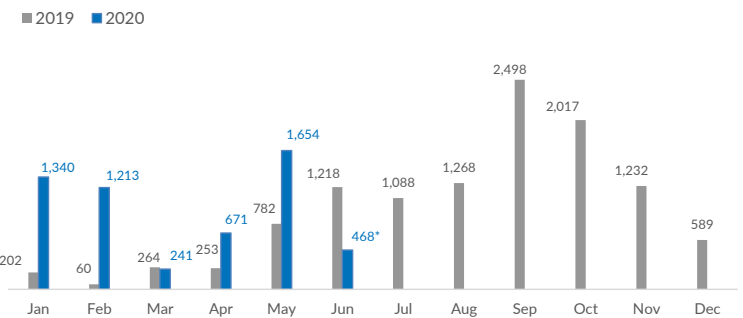

Arrivals per month