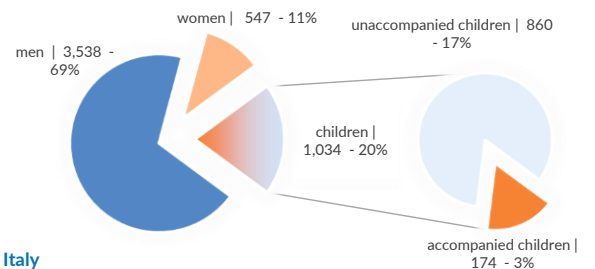

Estimated # of arrivals during the last seven days	115
---	------------

(Based on arrivals or registration figures collected by UNHCR staff)

Mon, 08 Jun 2020	0
Tue, 09 Jun 2020	0
Wed, 10 Jun 2020	0
Thu, 11 Jun 2020	49
Fri, 12 Jun 2020	5
Sat, 13 Jun 2020	61
Sun, 14 Jun 2020	0

Arrivals per month

* (as of 14 Jun 2020)

Sea arrivals of last weeks

Asylum applications

(Applications are not necessarily lodged by new arrivals)

Sea arrivals by gender and age - Jan -May 2020

Most common sea arrival nationalities in Italy (comparison with previous month)