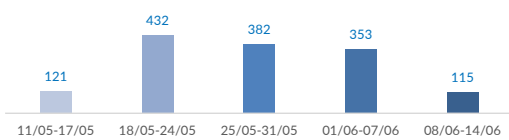

Italy weekly snapshot - 14 Jun 2020

(The charts below are based on figures from the Italian Ministry of Interior and UNHCR estimates. All figures are provisional and subject to change)

Total arrivals (1 Jan - 14 Jun 2020):	5,587
Total arrivals (1 Jan - 14 Jun 2019):	2,144
Total arrivals 1 Jun - 14 Jun 2020	468
Total arrivals 1 Jun - 14 Jun 2019	583
Average daily arrivals in June 2020 so far:	33
Average daily arrivals in May 2020:	53

Estimated # of arrivals during the last seven days	115
---	------------

(Based on arrivals or registration figures collected by UNHCR staff)

Mon, 08 Jun 2020	0
Tue, 09 Jun 2020	0
Wed, 10 Jun 2020	0
Thu, 11 Jun 2020	49
Fri, 12 Jun 2020	5
Sat, 13 Jun 2020	61
Sun, 14 Jun 2020	0

Arrivals per month

* (as of 14 Jun 2020)

Sea arrivals of last weeks

Asylum applications

(Applications are not necessarily lodged by new arrivals)

Sea arrivals by gender and age - Jan -May 2020

Most common sea arrival nationalities in Italy (comparison with previous month)