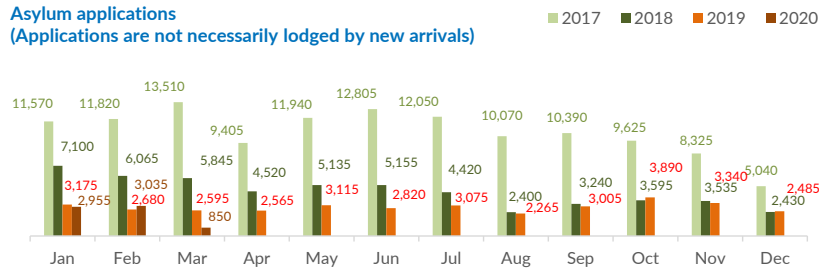

Italy weekly snapshot - 14 Jun 2020

(The charts below are based on figures from the Italian Ministry of Interior and UNHCR estimates. All figures are provisional and subject to change)

Total arrivals (1 Jan - 14 Jun 2020):	5,587
Total arrivals (1 Jan - 14 Jun 2019):	2,144
Total arrivals 1 Jun - 14 Jun 2020	468
Total arrivals 1 Jun - 14 Jun 2019	583
Average daily arrivals in June 2020 so far:	33
Average daily arrivals in May 2020:	53

Estimated # of arrivals during the last seven days	115
---	------------

(Based on arrivals or registration figures collected by UNHCR staff)

Mon, 08 Jun 2020	0
Tue, 09 Jun 2020	0
Wed, 10 Jun 2020	0
Thu, 11 Jun 2020	49
Fri, 12 Jun 2020	5
Sat, 13 Jun 2020	61
Sun, 14 Jun 2020	0

Arrivals per month

* (as of 14 Jun 2020)

Sea arrivals of last weeks

Asylum applications

(Applications are not necessarily lodged by new arrivals)

Sea arrivals by gender and age - Jan -May 2020

Most common sea arrival nationalities in Italy (comparison with previous month)

* % of the monthly total

Estimated daily sea arrivals in 2020