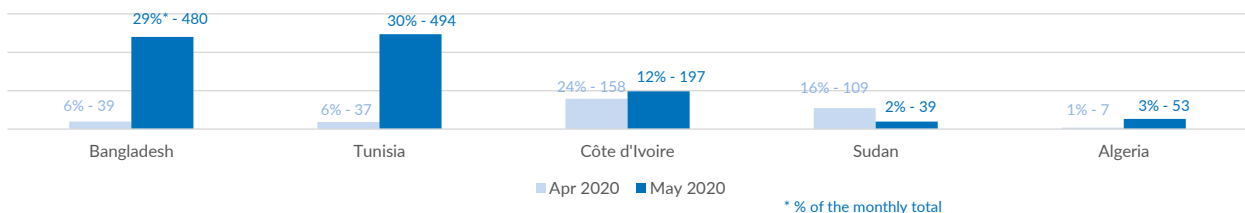

Estimated # of arrivals during the last seven days	115
---	------------

(Based on arrivals or registration figures collected by UNHCR staff)

Mon, 08 Jun 2020	0
Tue, 09 Jun 2020	0
Wed, 10 Jun 2020	0
Thu, 11 Jun 2020	49
Fri, 12 Jun 2020	5
Sat, 13 Jun 2020	61
Sun, 14 Jun 2020	0

Arrivals per month

* (as of 14 Jun 2020)

Sea arrivals of last weeks

Asylum applications

(Applications are not necessarily lodged by new arrivals)

Sea arrivals by gender and age - Jan -May 2020

Most common sea arrival nationalities in Italy (comparison with previous month)

* % of the monthly total

Estimated daily sea arrivals in 2020