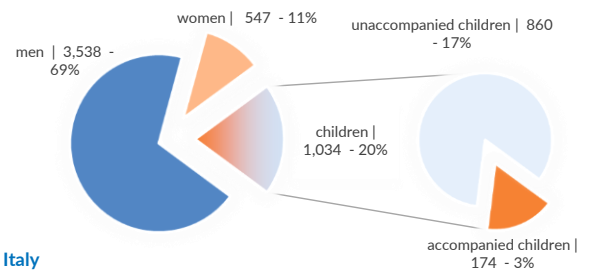

<b>Estimated # of arrivals during the last seven days</b>	<b>573</b>
---	------------

(Based on arrivals or registration figures collected by UNHCR staff)

Mon, 15 Jun 2020	56
Tue, 16 Jun 2020	0
Wed, 17 Jun 2020	59
Thu, 18 Jun 2020	70
Fri, 19 Jun 2020	36
Sat, 20 Jun 2020	74
Sun, 21 Jun 2020	278

Arrivals per month

\* (as of 21 Jun 2020)

Sea arrivals of last weeks

Asylum applications

(Applications are not necessarily lodged by new arrivals)

Sea arrivals by gender and age - Jan -May 2020

Most common sea arrival nationalities in Italy (comparison with previous month)