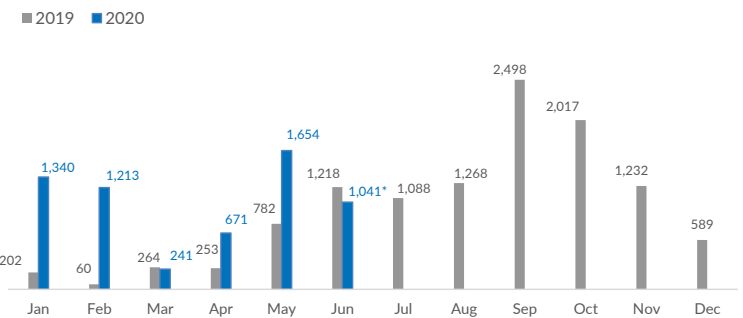

Arrivals per month