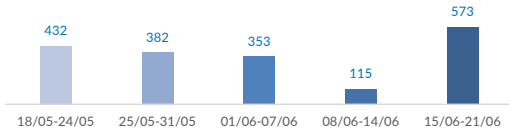

## Italy weekly snapshot - 21 Jun 2020

(The charts below are based on figures from the Italian Ministry of Interior and UNHCR estimates. All figures are provisional and subject to change)

<b>Total arrivals (1 Jan - 21 Jun 2020):</b>	<b>6,160</b>
Total arrivals (1 Jan - 21 Jun 2019):	2,389
<b>Total arrivals 1 Jun - 21 Jun 2020</b>	<b>1,041</b>
Total arrivals 1 Jun - 21 Jun 2019	828
<b>Average daily arrivals in June 2020 so far:</b>	<b>50</b>
Average daily arrivals in May 2020:	53

<b>Estimated # of arrivals during the last seven days</b>	<b>573</b>
---	------------

(Based on arrivals or registration figures collected by UNHCR staff)

Mon, 15 Jun 2020	56
Tue, 16 Jun 2020	0
Wed, 17 Jun 2020	59
Thu, 18 Jun 2020	70
Fri, 19 Jun 2020	36
Sat, 20 Jun 2020	74
Sun, 21 Jun 2020	278

Arrivals per month

\* (as of 21 Jun 2020)

Sea arrivals of last weeks

Asylum applications

(Applications are not necessarily lodged by new arrivals)

Sea arrivals by gender and age - Jan -May 2020

Most common sea arrival nationalities in Italy (comparison with previous month)