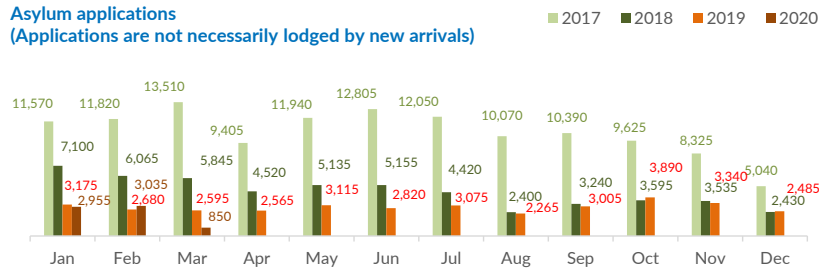

## Italy weekly snapshot - 21 Jun 2020

(The charts below are based on figures from the Italian Ministry of Interior and UNHCR estimates. All figures are provisional and subject to change)

<b>Total arrivals (1 Jan - 21 Jun 2020):</b>	<b>6,160</b>
Total arrivals (1 Jan - 21 Jun 2019):	2,389
<b>Total arrivals 1 Jun - 21 Jun 2020</b>	<b>1,041</b>
Total arrivals 1 Jun - 21 Jun 2019	828
<b>Average daily arrivals in June 2020 so far:</b>	<b>50</b>
Average daily arrivals in May 2020:	53

<b>Estimated # of arrivals during the last seven days</b>	<b>573</b>
---	------------

(Based on arrivals or registration figures collected by UNHCR staff)

Mon, 15 Jun 2020	56
Tue, 16 Jun 2020	0
Wed, 17 Jun 2020	59
Thu, 18 Jun 2020	70
Fri, 19 Jun 2020	36
Sat, 20 Jun 2020	74
Sun, 21 Jun 2020	278

Arrivals per month

\* (as of 21 Jun 2020)

Sea arrivals of last weeks

Asylum applications

(Applications are not necessarily lodged by new arrivals)

Sea arrivals by gender and age - Jan -May 2020

Most common sea arrival nationalities in Italy (comparison with previous month)

\* % of the monthly total

Estimated daily sea arrivals in 2020