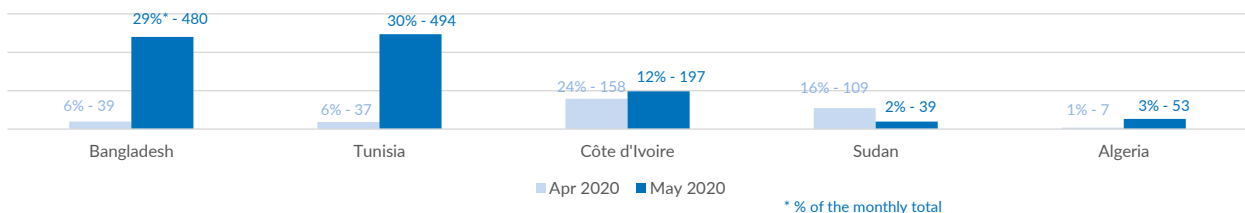

<b>Estimated # of arrivals during the last seven days</b>	<b>573</b>
---	------------

(Based on arrivals or registration figures collected by UNHCR staff)

Mon, 15 Jun 2020	56
Tue, 16 Jun 2020	0
Wed, 17 Jun 2020	59
Thu, 18 Jun 2020	70
Fri, 19 Jun 2020	36
Sat, 20 Jun 2020	74
Sun, 21 Jun 2020	278

Arrivals per month

\* (as of 21 Jun 2020)

Sea arrivals of last weeks

Asylum applications

(Applications are not necessarily lodged by new arrivals)

Sea arrivals by gender and age - Jan -May 2020

Most common sea arrival nationalities in Italy (comparison with previous month)

\* % of the monthly total

Estimated daily sea arrivals in 2020