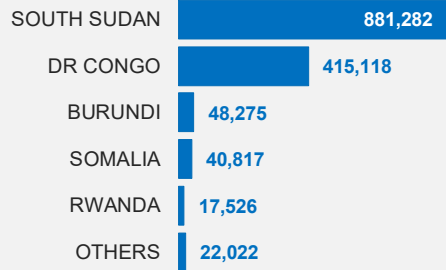

Refugees and Asylum-Seekers in Uganda

Uganda Refugee Response

30 June 2020

Total refugees and asylum-seekers** 1,425,040

Countries of origin

Refugees per settlement

LEGEND

- △ Refugee settlement
- ★ Capital city
- District boundary

Source countries of refugees

- Blue: South Sudan
- Yellow: DR Congo
- Red: Somalia
- Green: Burundi
- Purple: Rwanda
- Grey: Other nationalities

The boundaries and names shown and the designations used on this map do not imply official endorsement or acceptance by the United Nations.

*Oruchinga and Lobule symbols not to scale **Includes 406 refugees and asylum seekers in reception centres which are not shown on the map