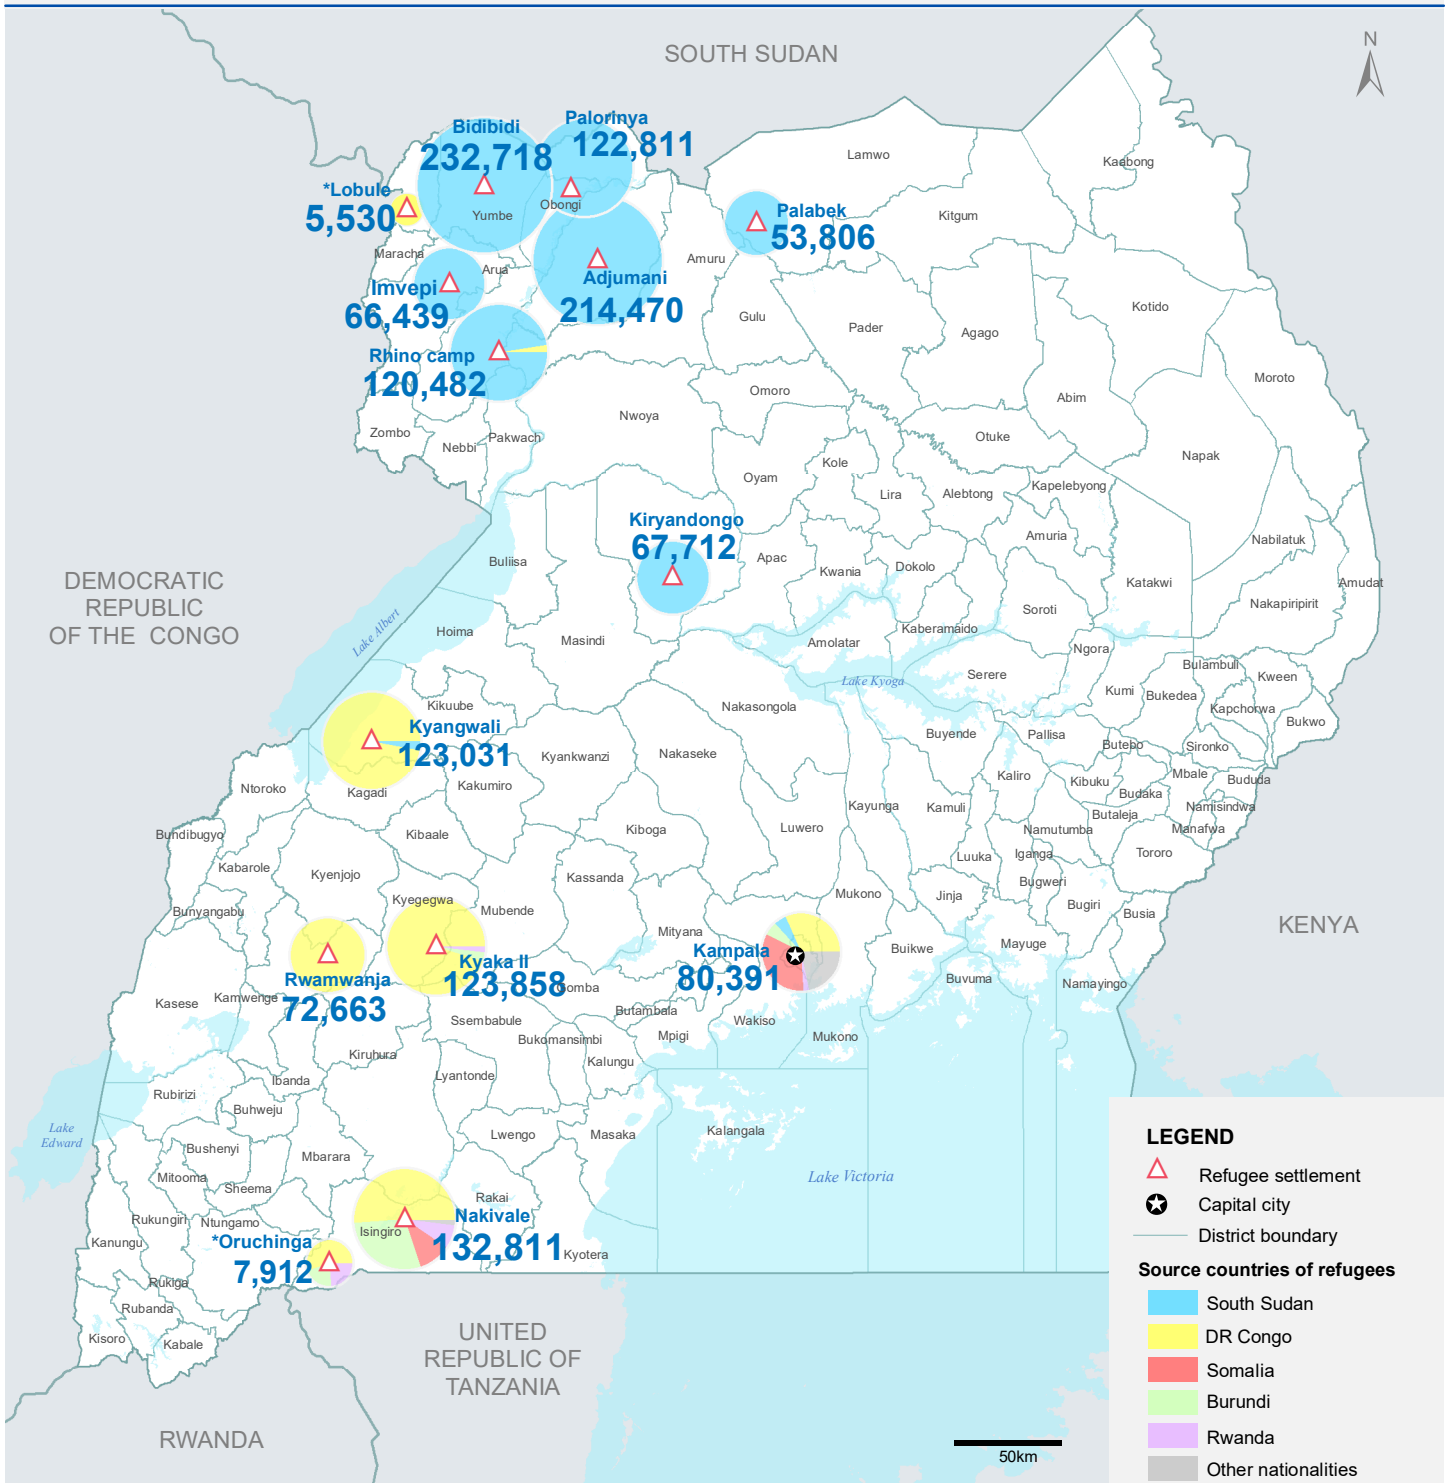

Refugees and Asylum-Seekers in Uganda

Uganda Refugee Response

30 June 2020

Total refugees and asylum-seekers** 1,425,040

Countries of origin

Refugees per settlement

LEGEND

- △ Refugee settlement
- ★ Capital city
- District boundary

Source countries of refugees

- Blue: South Sudan
- Yellow: DR Congo
- Red: Somalia
- Green: Burundi
- Purple: Rwanda
- Grey: Other nationalities

The boundaries and names shown and the designations used on this map do not imply official endorsement or acceptance by the United Nations.

*Oruchinga and Lobule symbols not to scale **Includes 406 refugees and asylum seekers in reception centres which are not shown on the map