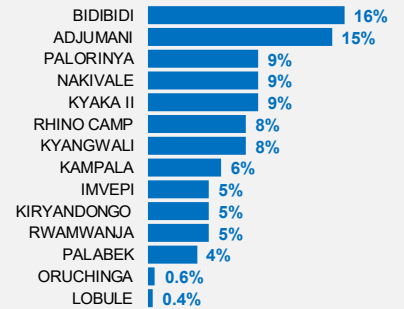

Refugees and Asylum-Seekers in Uganda

Uganda Refugee Response

30 June 2020

Total refugees and asylum-seekers** 1,425,040

Countries of origin

Refugees per settlement

LEGEND

- △ Refugee settlement
- ★ Capital city
- District boundary

Source countries of refugees

- Blue: South Sudan
- Yellow: DR Congo
- Red: Somalia
- Green: Burundi
- Purple: Rwanda
- Grey: Other nationalities

The boundaries and names shown and the designations used on this map do not imply official endorsement or acceptance by the United Nations.