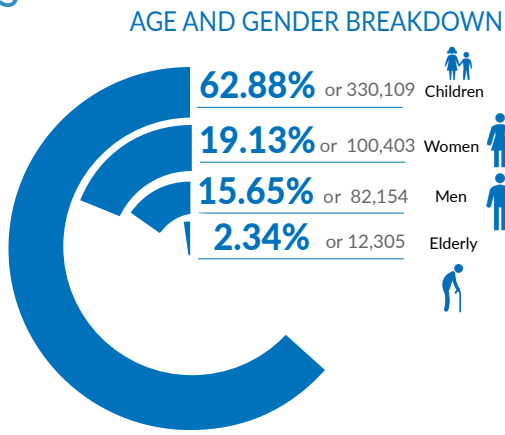

# 527,752

TOTAL NUMBER OF REFUGEES AND ASYLUM SEEKERS

### KEY STATISTICS