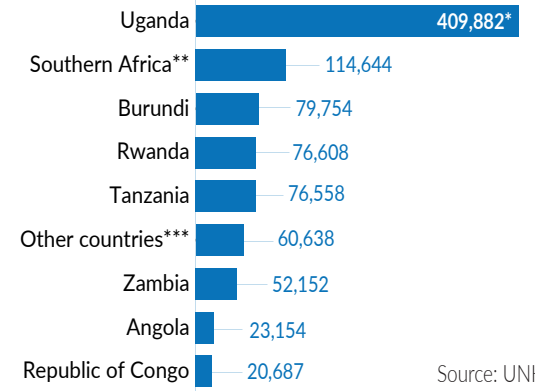

### TYPES OF LOCATION

### REFUGEE POPULATION BY COUNTRY OF ORIGIN

\*Others include Ivory Coast, Eritrea, Syria, Liberia, Chad, etc.

### REFUGEES FROM DRC IN AFRICA

# 914,077

TOTAL DRC REFUGEE POPULATION

\* Uganda figures are those of February 2020, the figures for May 2020 are not yet available.

\*\*Southern Africa includes Namibia, Botswana, Lesotho, Malawi, Zimbabwe, Mozambique, Madagascar, South Africa and the Kingdom of Eswatini.