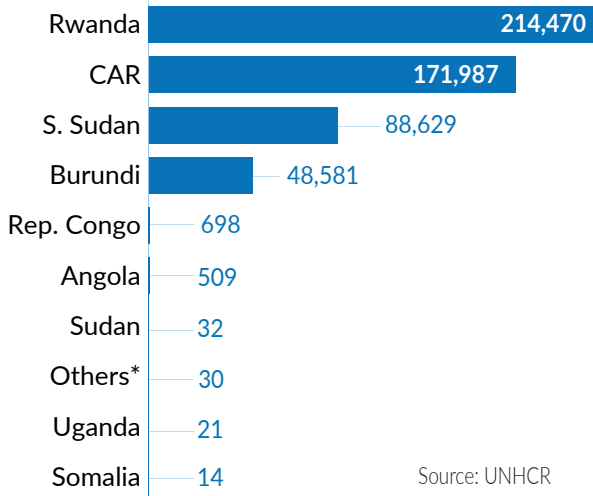

# 527,752

TOTAL NUMBER OF REFUGEES AND ASYLUM SEEKERS

### TYPES OF LOCATION

### REFUGEE POPULATION BY COUNTRY OF ORIGIN

\*Others include Ivory Coast, Eritrea, Syria, Liberia, Chad, etc.