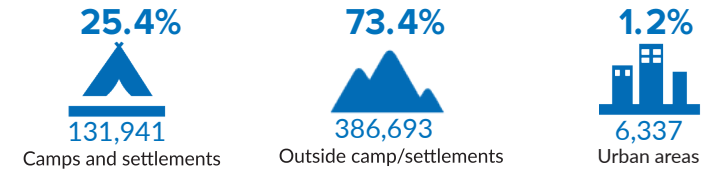

# 527,752

TOTAL NUMBER OF REFUGEES AND ASYLUM SEEKERS

### TYPES OF LOCATION