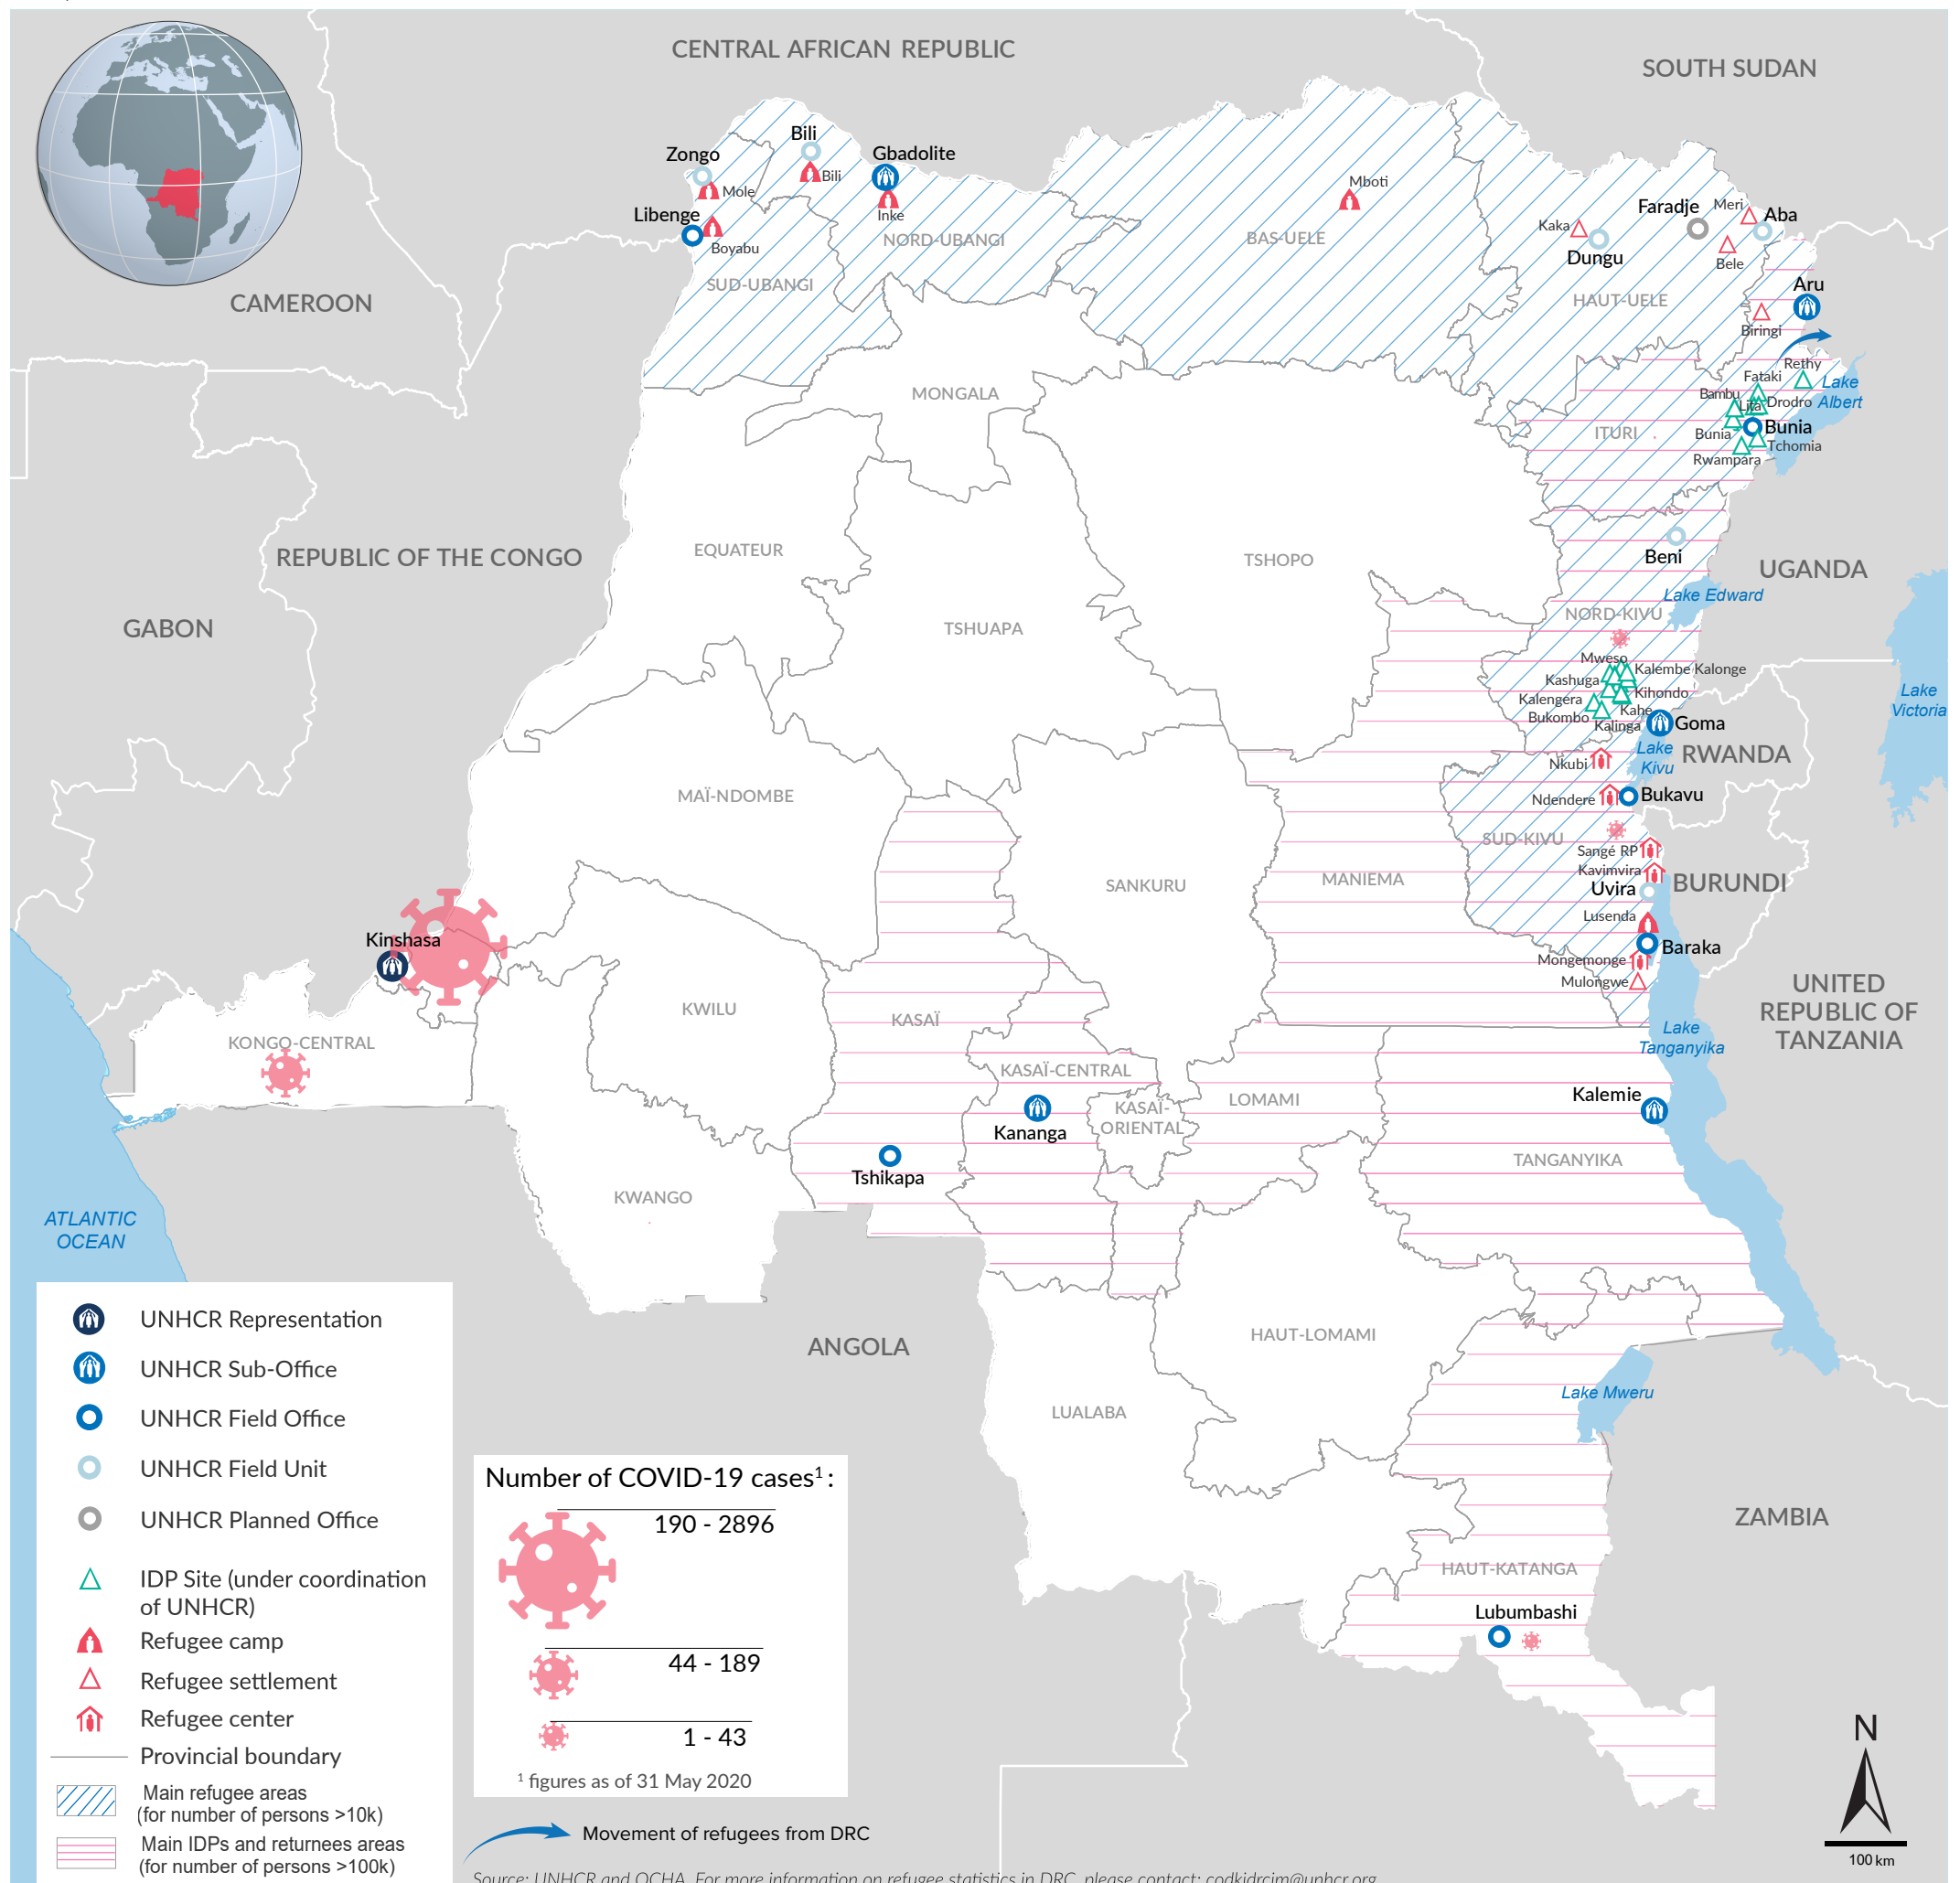

### REFUGEE POPULATION BY COUNTRY OF ORIGIN

\*Others include Ivory Coast, Eritrea, Syria, Liberia, Chad, etc.

### REFUGEES FROM DRC IN AFRICA

# 914,077

TOTAL DRC REFUGEE POPULATION

\* Uganda figures are those of February 2020, the figures for May 2020 are not yet available.

\*\*Southern Africa includes Namibia, Botswana, Lesotho, Malawi, Zimbabwe, Mozambique, Madagascar, South Africa and the Kingdom of Eswatini.

\*\*\*Other countries include South Sudan, Kenya, Central African Republic and Chad.

The boundaries and names shown and the designations used on this map do not imply official endorsement or acceptance by the United Nations.