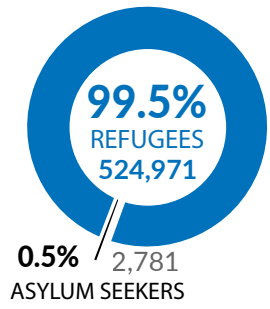

527,752

TOTAL NUMBER OF REFUGEES AND ASYLUM SEEKERS

KEY STATISTICS