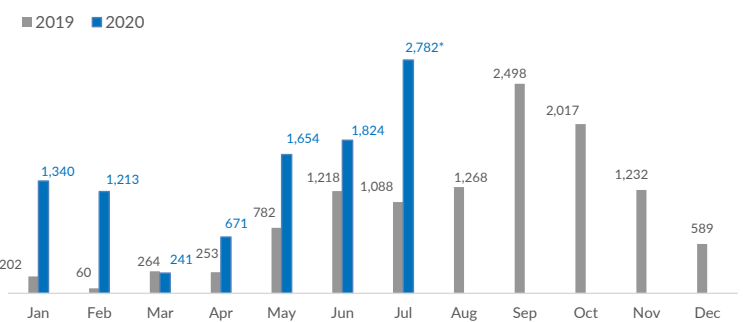

Arrivals per month