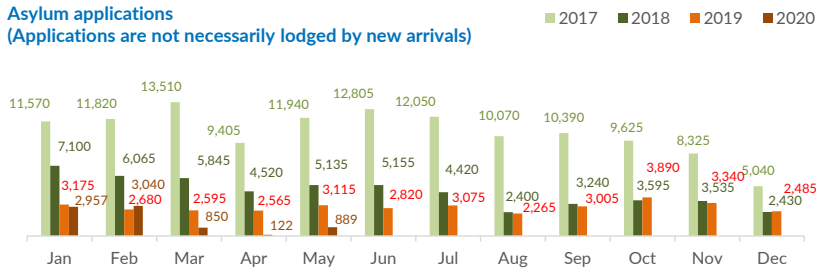

Italy weekly snapshot - 19 Jul 2020

(The charts below are based on figures from the Italian Ministry of Interior and UNHCR estimates. All figures are provisional and subject to change)

Total arrivals (1 Jan - 19 Jul 2020):	9,725
Total arrivals (1 Jan - 19 Jul 2019):	3,299
Total arrivals 1 Jul - 19 Jul 2020	2,782
Total arrivals 1 Jul - 19 Jul 2019	520
Average daily arrivals in July 2020 so far:	146
Average daily arrivals in June 2020:	61

Estimated # of arrivals during the last seven days	820
---	------------

(Based on arrivals or registration figures collected by UNHCR staff)

Mon, 13 Jul 2020	360
Tue, 14 Jul 2020	298
Wed, 15 Jul 2020	153
Thu, 16 Jul 2020	9
Fri, 17 Jul 2020	0
Sat, 18 Jul 2020	0
Sun, 19 Jul 2020	0

Arrivals per month

* (as of 19 Jul 2020)

Sea arrivals of last weeks

Asylum applications
(Applications are not necessarily lodged by new arrivals)

Sea arrivals by gender and age - Jan - Jun 2020

Most common sea arrival nationalities in Italy
(comparison with previous month)

* % of the monthly total

Estimated daily sea arrivals in 2020