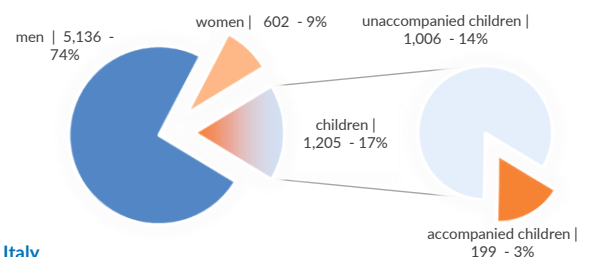

Estimated # of arrivals during the last seven days	820
---	------------

(Based on arrivals or registration figures collected by UNHCR staff)

Mon, 13 Jul 2020	360
Tue, 14 Jul 2020	298
Wed, 15 Jul 2020	153
Thu, 16 Jul 2020	9
Fri, 17 Jul 2020	0
Sat, 18 Jul 2020	0
Sun, 19 Jul 2020	0

Arrivals per month

* (as of 19 Jul 2020)

Sea arrivals of last weeks

Asylum applications
(Applications are not necessarily lodged by new arrivals)

Sea arrivals by gender and age - Jan - Jun 2020

Most common sea arrival nationalities in Italy
(comparison with previous month)