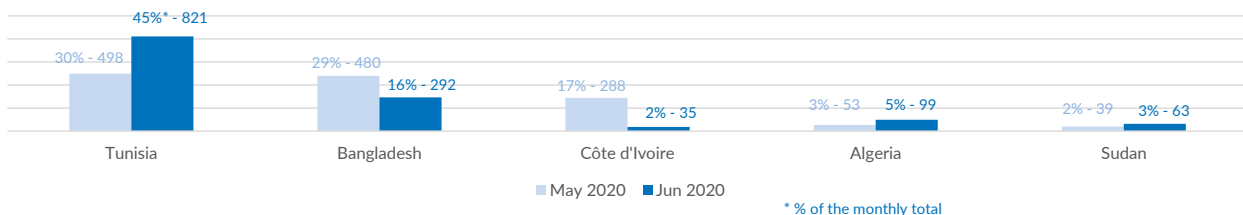

Estimated # of arrivals during the last seven days	820
---	------------

(Based on arrivals or registration figures collected by UNHCR staff)

Mon, 13 Jul 2020	360
Tue, 14 Jul 2020	298
Wed, 15 Jul 2020	153
Thu, 16 Jul 2020	9
Fri, 17 Jul 2020	0
Sat, 18 Jul 2020	0
Sun, 19 Jul 2020	0

Arrivals per month

* (as of 19 Jul 2020)

Sea arrivals of last weeks

Asylum applications
(Applications are not necessarily lodged by new arrivals)

Sea arrivals by gender and age - Jan - Jun 2020

Most common sea arrival nationalities in Italy
(comparison with previous month)