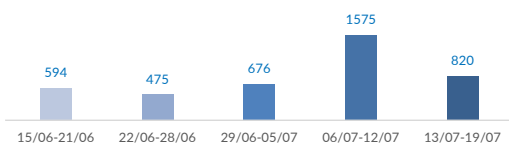

Italy weekly snapshot - 19 Jul 2020

(The charts below are based on figures from the Italian Ministry of Interior and UNHCR estimates. All figures are provisional and subject to change)

Total arrivals (1 Jan - 19 Jul 2020):	9,725
Total arrivals (1 Jan - 19 Jul 2019):	3,299
Total arrivals 1 Jul - 19 Jul 2020	2,782
Total arrivals 1 Jul - 19 Jul 2019	520
Average daily arrivals in July 2020 so far:	146
Average daily arrivals in June 2020:	61

Dead and missing in 2019 - Central Med	754
Dead and missing in 2019 - Mediterranean Sea	1,336

2019: further 8 incidents, for a total of 547 people involved, were reported but are still under verification

Estimated # of arrivals during the last seven days	820
---	------------

(Based on arrivals or registration figures collected by UNHCR staff)

Mon, 13 Jul 2020	360
Tue, 14 Jul 2020	298
Wed, 15 Jul 2020	153
Thu, 16 Jul 2020	9
Fri, 17 Jul 2020	0
Sat, 18 Jul 2020	0
Sun, 19 Jul 2020	0

Arrivals per month

* (as of 19 Jul 2020)

Sea arrivals of last weeks

Asylum applications
(Applications are not necessarily lodged by new arrivals)

Sea arrivals by gender and age - Jan - Jun 2020

Most common sea arrival nationalities in Italy
(comparison with previous month)