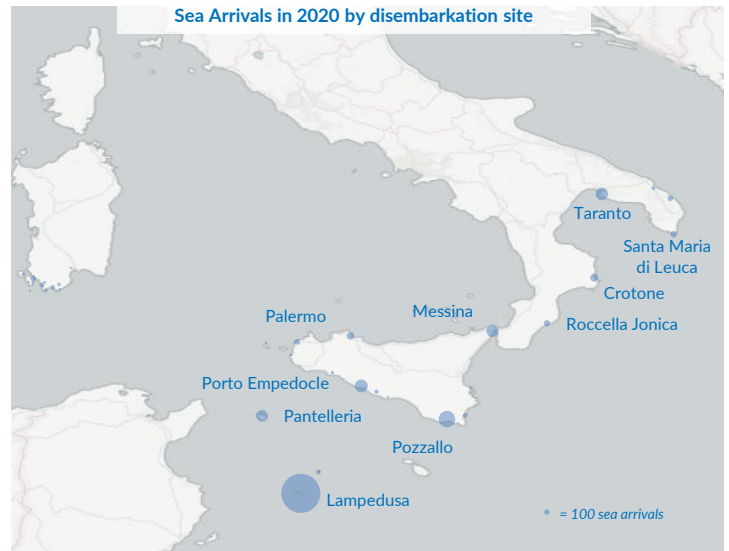

Italy weekly snapshot - 19 Jul 2020

(The charts below are based on figures from the Italian Ministry of Interior and UNHCR estimates. All figures are provisional and subject to change)

Total arrivals (1 Jan - 19 Jul 2020):	9,725
Total arrivals (1 Jan - 19 Jul 2019):	3,299
Total arrivals 1 Jul - 19 Jul 2020	2,782
Total arrivals 1 Jul - 19 Jul 2019	520
Average daily arrivals in July 2020 so far:	146
Average daily arrivals in June 2020:	61

Dead and missing in 2020 - Central Med (as of 19 Jul)	230
Dead and missing in 2020 - Mediterranean Sea (as of 19 Jul)	373

Dead and missing in 2019 - Central Med (as of 19 Jul)	428
Dead and missing in 2019 - Mediterranean Sea (as of 19 Jul)	695

Dead and missing in 2019 - Central Med	754
Dead and missing in 2019 - Mediterranean Sea	1,336

2019: further 8 incidents, for a total of 547 people involved, were reported but are still under verification

Estimated # of arrivals during the last seven days	820
---	------------

(Based on arrivals or registration figures collected by UNHCR staff)

Mon, 13 Jul 2020	360
Tue, 14 Jul 2020	298
Wed, 15 Jul 2020	153
Thu, 16 Jul 2020	9
Fri, 17 Jul 2020	0
Sat, 18 Jul 2020	0
Sun, 19 Jul 2020	0