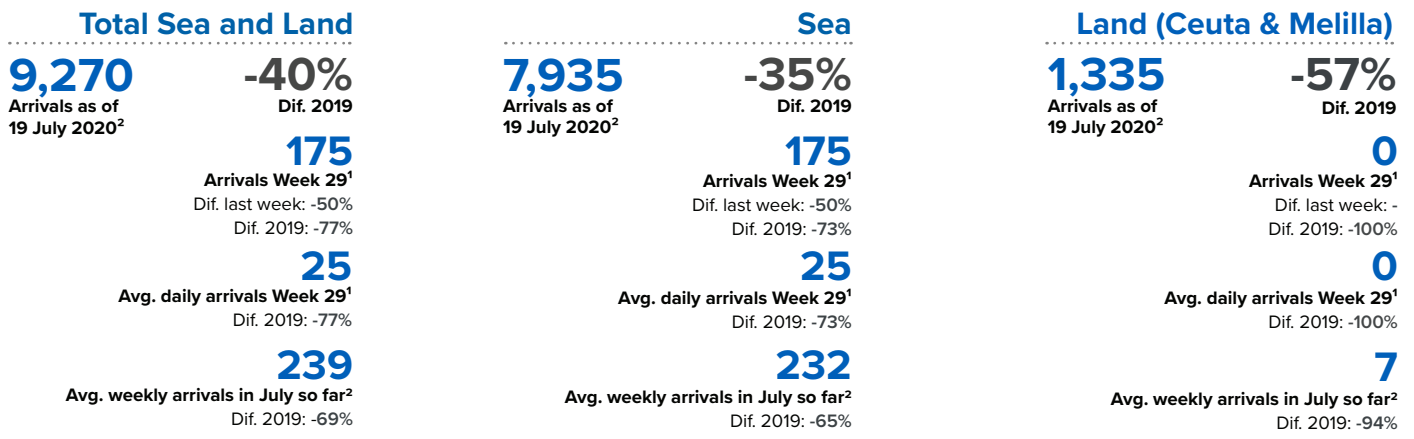

# SPAIN Weekly snapshot - Week 29 (13 - 19 July 2020)

The charts below are based on figures from the Ministry of Interior and UNHCR estimates. All figures are provisional and subject to change

## Refugees & migrants: sea and land arrivals in week 29<sup>1</sup>

The boundaries and names shown and the designations used on this map do not imply official endorsement or acceptance by the United Nations

## Sea and land arrivals during the last five weeks<sup>1</sup>

## Arrivals per month<sup>2</sup>