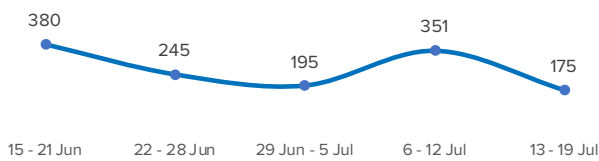

SPAIN Weekly snapshot - Week 29 (13 - 19 July 2020)

The charts below are based on figures from the Ministry of Interior and UNHCR estimates. All figures are provisional and subject to change

Refugees & migrants: sea and land arrivals in week 29¹

The boundaries and names shown and the designations used on this map do not imply official endorsement or acceptance by the United Nations

Sea and land arrivals during the last five weeks¹

Arrivals per month²

Most common nationalities, Jan - Jun 2020²

Demographic breakdown, Jan - Jun 2020²