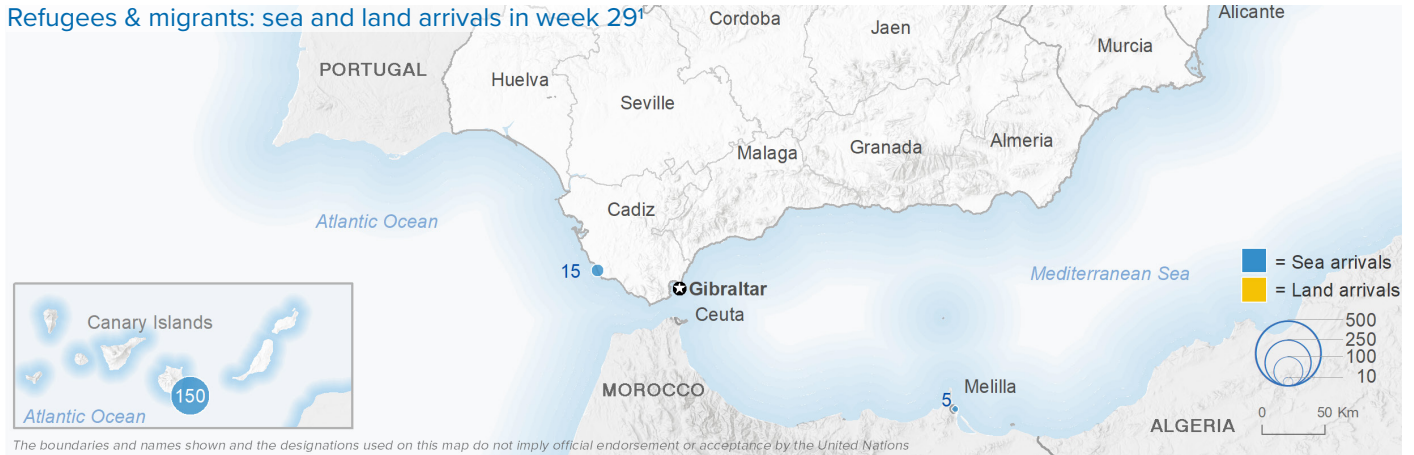

# SPAIN Weekly snapshot - Week 29 (13 - 19 July 2020)

The charts below are based on figures from the Ministry of Interior and UNHCR estimates. All figures are provisional and subject to change

## Refugees & migrants: sea and land arrivals in week 29<sup>1</sup>

The boundaries and names shown and the designations used on this map do not imply official endorsement or acceptance by the United Nations

## Sea and land arrivals during the last five weeks<sup>1</sup>