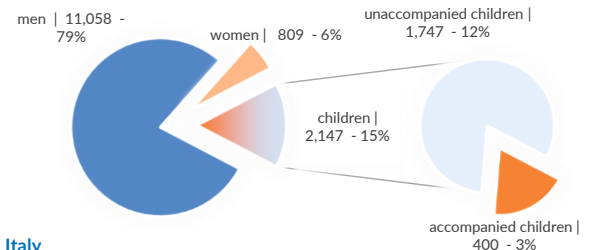

<b>Estimated # of arrivals during the last seven days</b>	<b>1,952</b>
---	--------------

(Based on arrivals or registration figures collected by UNHCR staff)

Mon, 27 Jul 2020	402
Tue, 28 Jul 2020	491
Wed, 29 Jul 2020	323
Thu, 30 Jul 2020	425
Fri, 31 Jul 2020	274
Sat, 01 Aug 2020	0
Sun, 02 Aug 2020	37

Arrivals per month

\* (as of 02 Aug 2020)

Sea arrivals of last weeks

Asylum applications  
(Applications are not necessarily lodged by new arrivals)

Sea arrivals by gender and age - Jan - Jul 2020

Most common sea arrival nationalities in Italy  
(comparison with previous month)