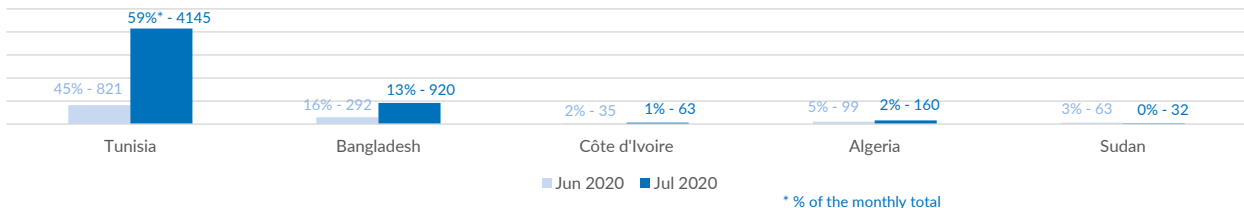

<b>Estimated # of arrivals during the last seven days</b>	<b>1,952</b>
---	--------------

(Based on arrivals or registration figures collected by UNHCR staff)

Mon, 27 Jul 2020	402
Tue, 28 Jul 2020	491
Wed, 29 Jul 2020	323
Thu, 30 Jul 2020	425
Fri, 31 Jul 2020	274
Sat, 01 Aug 2020	0
Sun, 02 Aug 2020	37

Arrivals per month

\* (as of 02 Aug 2020)

Sea arrivals of last weeks

Asylum applications  
(Applications are not necessarily lodged by new arrivals)

Sea arrivals by gender and age - Jan - Jul 2020

Most common sea arrival nationalities in Italy  
(comparison with previous month)

\* % of the monthly total

Estimated daily sea arrivals in 2020