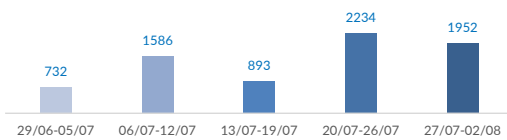

<b>Estimated # of arrivals during the last seven days</b>	<b>1,952</b>
---	--------------

(Based on arrivals or registration figures collected by UNHCR staff)

Mon, 27 Jul 2020	402
Tue, 28 Jul 2020	491
Wed, 29 Jul 2020	323
Thu, 30 Jul 2020	425
Fri, 31 Jul 2020	274
Sat, 01 Aug 2020	0
Sun, 02 Aug 2020	37

Arrivals per month

\* (as of 02 Aug 2020)

Sea arrivals of last weeks

Asylum applications  
(Applications are not necessarily lodged by new arrivals)

Sea arrivals by gender and age - Jan - Jul 2020

Most common sea arrival nationalities in Italy  
(comparison with previous month)