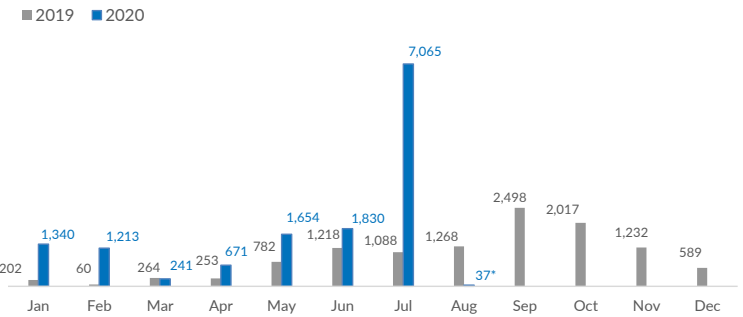

Arrivals per month