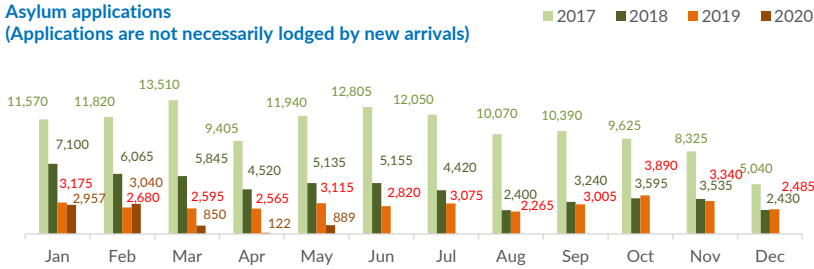

<b>Estimated # of arrivals during the last seven days</b>	<b>1,952</b>
---	--------------

(Based on arrivals or registration figures collected by UNHCR staff)

Mon, 27 Jul 2020	402
Tue, 28 Jul 2020	491
Wed, 29 Jul 2020	323
Thu, 30 Jul 2020	425
Fri, 31 Jul 2020	274
Sat, 01 Aug 2020	0
Sun, 02 Aug 2020	37

Arrivals per month

\* (as of 02 Aug 2020)

Sea arrivals of last weeks

Asylum applications  
(Applications are not necessarily lodged by new arrivals)

Sea arrivals by gender and age - Jan - Jul 2020

Most common sea arrival nationalities in Italy  
(comparison with previous month)

\* % of the monthly total

Estimated daily sea arrivals in 2020