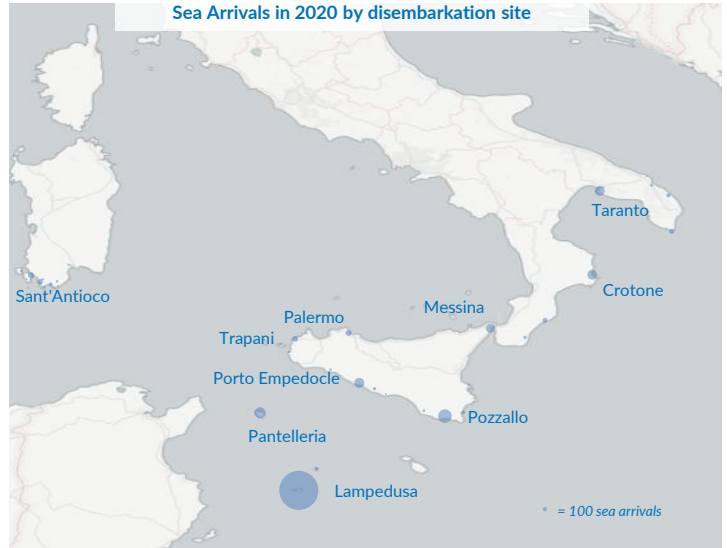

## Italy weekly snapshot - 02 Aug 2020

(The charts below are based on figures from the Italian Ministry of Interior and UNHCR estimates. All figures are provisional and subject to change)

<b>Total arrivals (1 Jan - 02 Aug 2020):</b>	<b>14,051</b>
Total arrivals (1 Jan - 02 Aug 2019):	3,903
<b>Total arrivals 1 Aug - 02 Aug 2020</b>	<b>37</b>
Total arrivals 1 Aug - 02 Aug 2019	36
<b>Average daily arrivals in August 2020 so far:</b>	<b>19</b>
Average daily arrivals in July 2020:	228

<b>Dead and missing in 2020 - Central Med (as of 02 Aug)</b>	<b>234</b>
Dead and missing in 2020 - Mediterranean Sea (as of 02 Aug)	384

<b>Dead and missing in 2019 - Central Med (as of 02 Aug)</b>	<b>586</b>
Dead and missing in 2019 - Mediterranean Sea (as of 02 Aug)	859

<b>Dead and missing in 2019 - Central Med</b>	<b>754</b>
Dead and missing in 2019 - Mediterranean Sea	1,336

2019: further 8 incidents, for a total of 547 people involved, were reported but are still under verification

<b>Estimated # of arrivals during the last seven days</b>	<b>1,952</b>
---	--------------

(Based on arrivals or registration figures collected by UNHCR staff)

Mon, 27 Jul 2020	402
Tue, 28 Jul 2020	491
Wed, 29 Jul 2020	323
Thu, 30 Jul 2020	425
Fri, 31 Jul 2020	274
Sat, 01 Aug 2020	0
Sun, 02 Aug 2020	37