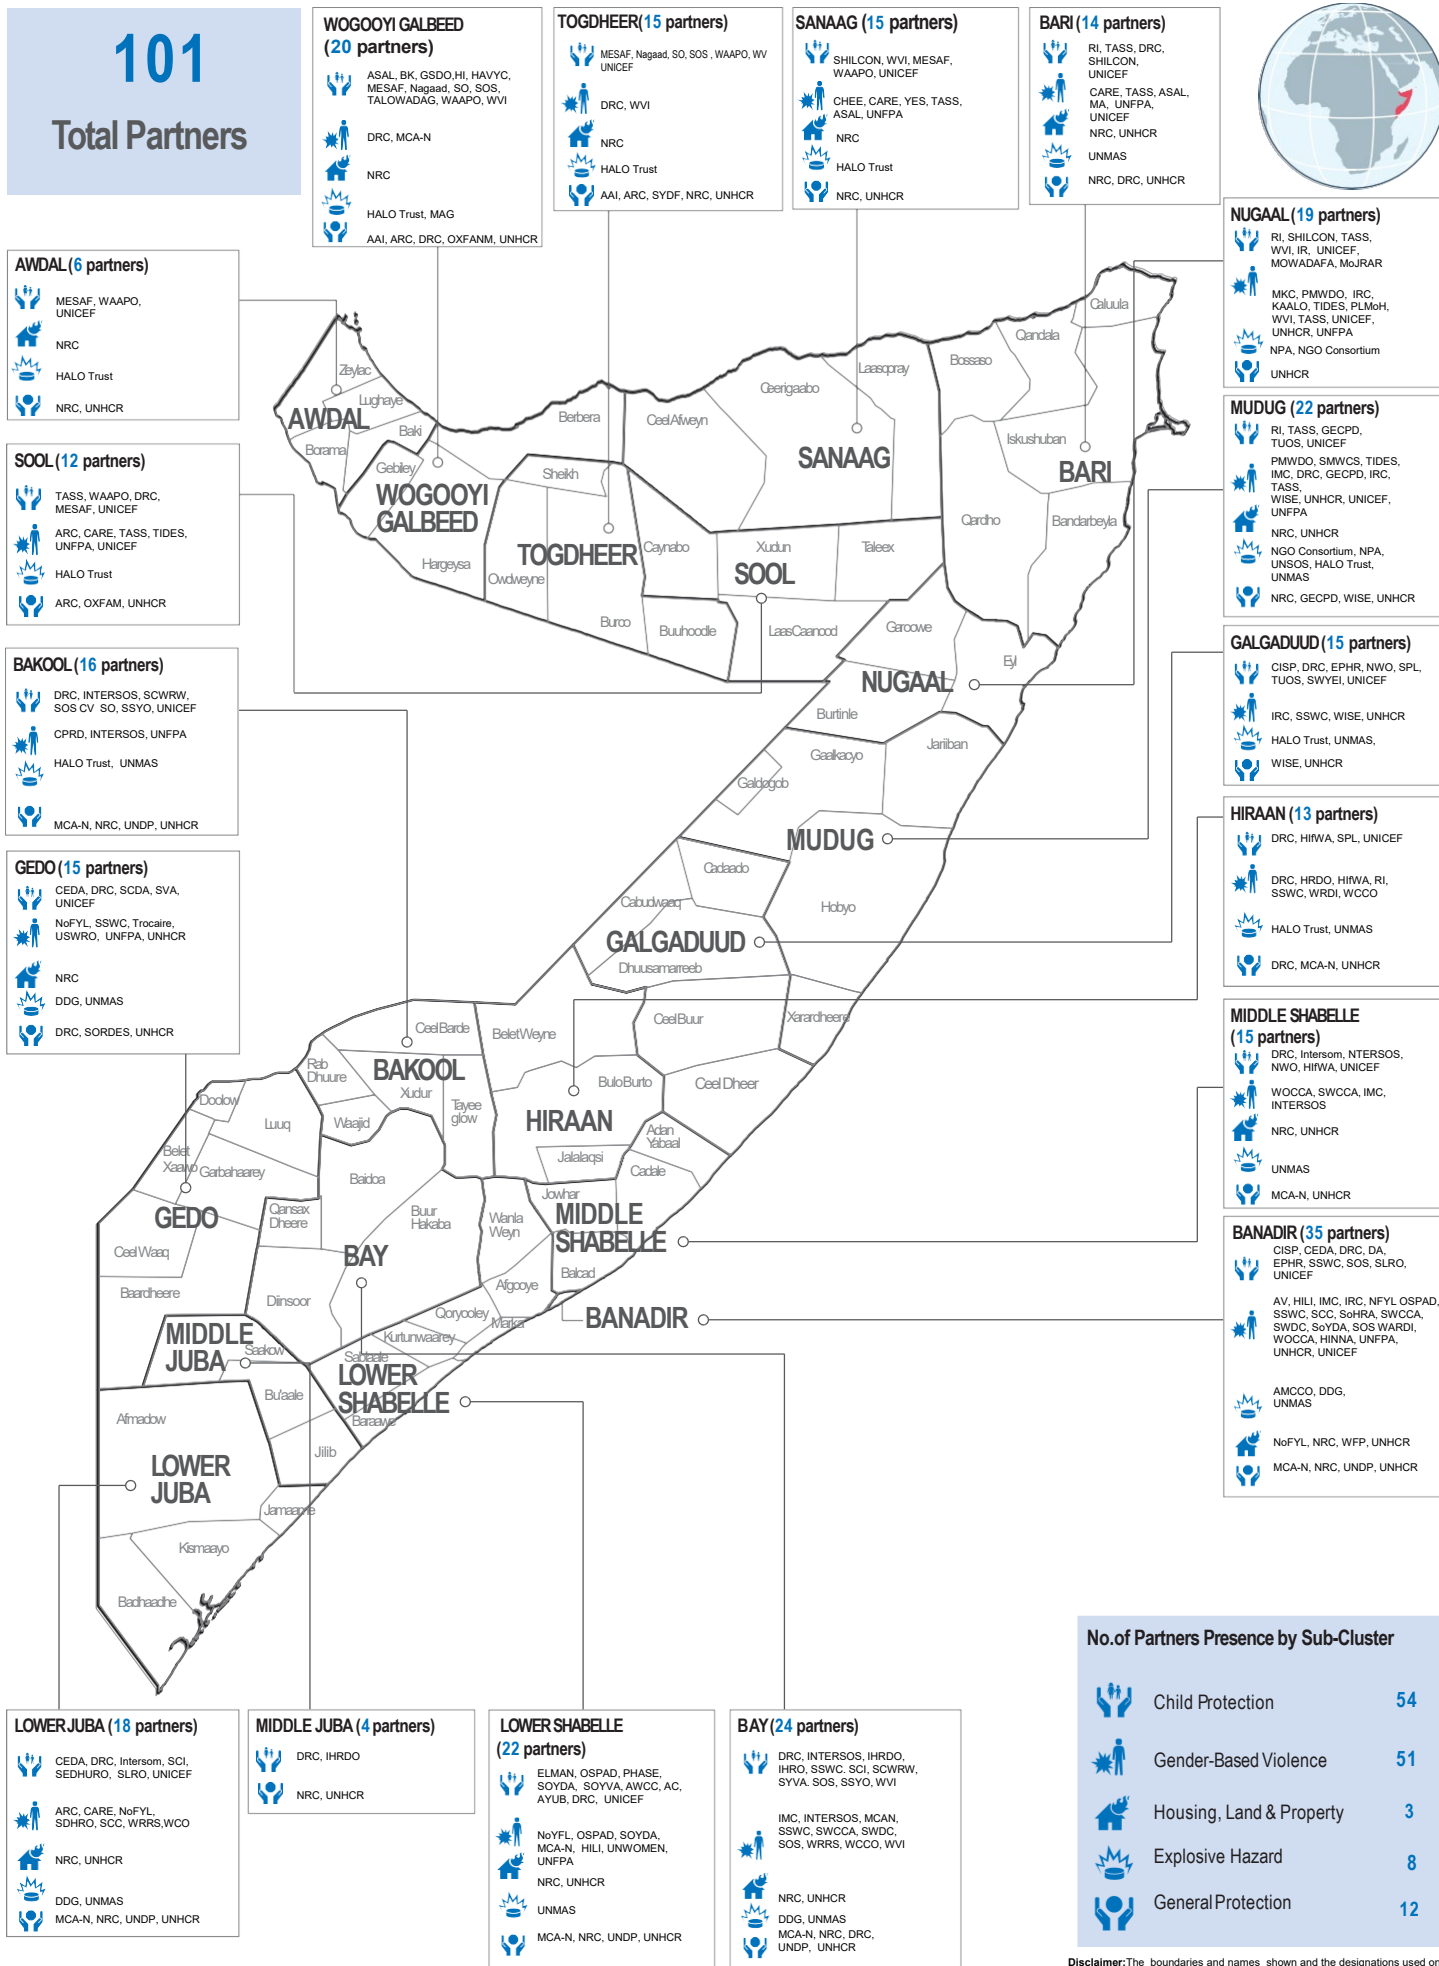

101

Total Partners

No. of Partners Presence by Sub-Cluster	
	54
	51
	3
	8
	12