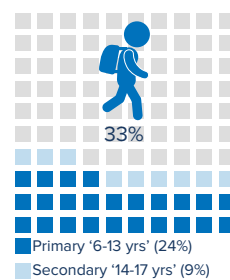

SCHOOL-AGED CHILDREN (6-17 YRS)⁴