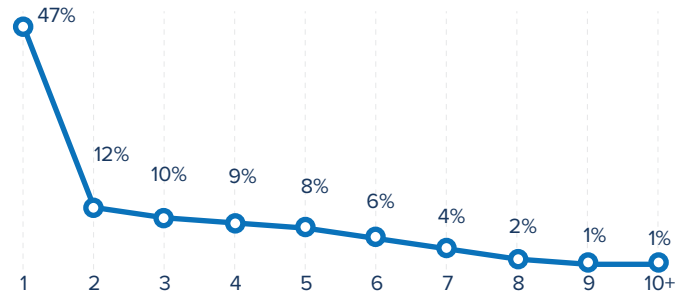

FAMILY SIZE MEMBERS⁴