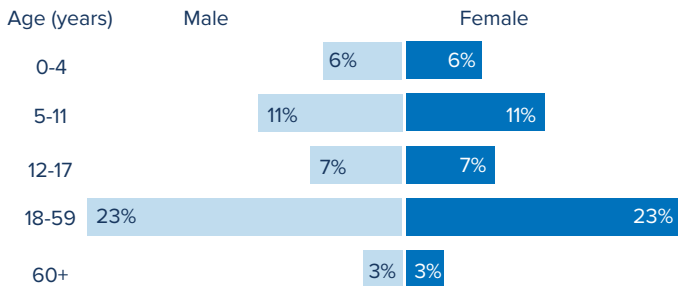

AGE-GENDER BREAKDOWN³