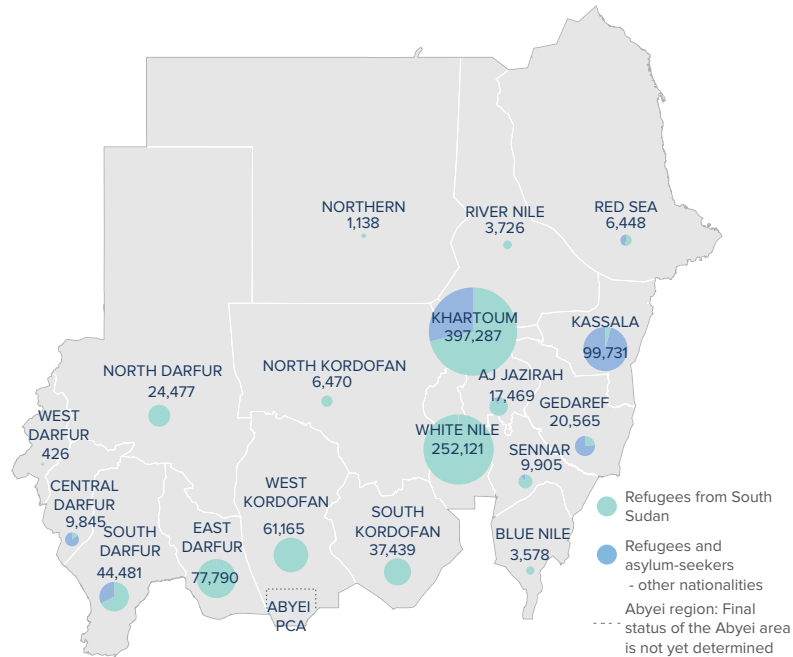

Total Refugees and Asylum-seekers* 1,074,061

*Reviewed estimate.

¹Total number of South Sudanese refugees includes UNHCR/Commissioner for Refugees (COR) registered refugees, Immigration Passport Police (IPP) registered and unregistered population. Government sources estimate a total of 1.3 million South Sudanese refugees in Sudan; however, these data require verification.

²Total number of Syrian refugees reflects both individuals registered by UNHCR and COR, and IPP statistics on annual arrivals and departures since 2011.

³There are 7,907 new refugees arrived from Central African Republic (CAR) to South and Central Darfur in June 2020.

POPULATION BY STATE

The boundaries and names shown and the designations used on this map do not imply official endorsement or acceptance by the United Nations.

REGISTRATION PROGRESS

POPULATION DISTRIBUTION

MONTHLY POPULATION TRENDS (June 2019 - June 2020)
