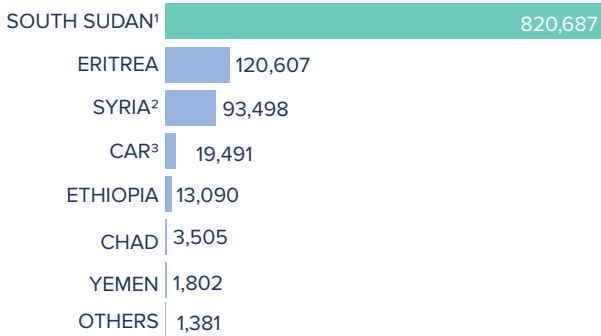

Total Refugees and Asylum-seekers* 1,074,061

*Reviewed estimate.

¹Total number of South Sudanese refugees includes UNHCR/Commissioner for Refugees (COR) registered refugees, Immigration Passport Police (IPP) registered and unregistered population. Government sources estimate a total of 1.3 million South Sudanese refugees in Sudan; however, these data require verification.

²Total number of Syrian refugees reflects both individuals registered by UNHCR and COR, and IPP statistics on annual arrivals and departures since 2011.

³There are 7,907 new refugees arrived from Central African Republic (CAR) to South and Central Darfur in June 2020.