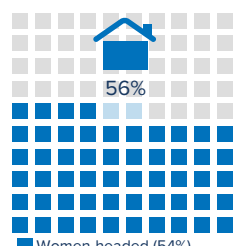

HOUSEHOLD DISTRIBUTION⁴