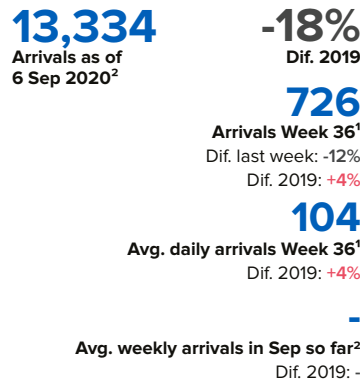

SPAIN Weekly snapshot - Week 36 (31 Aug - 6 Sep 2020)

The charts below are based on figures from the Ministry of Interior and UNHCR estimates. All figures are provisional and subject to change

Refugees & migrants: sea and land arrivals in week 36¹

Total Sea and Land

Sea

Land (Ceuta & Melilla)

Sea and land arrivals during the last five weeks¹

Arrivals per month²

Most common nationalities, Jan - Jul 2020²

Demographic breakdown, Jan - Jul 2020²