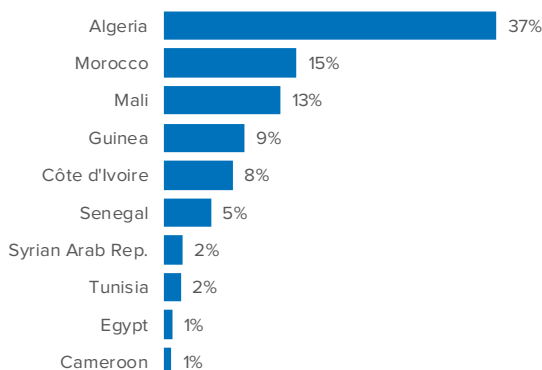

SPAIN Weekly snapshot - Week 36 (31 Aug - 6 Sep 2020)

The charts below are based on figures from the Ministry of Interior and UNHCR estimates. All figures are provisional and subject to change

Refugees & migrants: sea and land arrivals in week 36¹

Total Sea and Land

Sea

Land (Ceuta & Melilla)

Sea and land arrivals during the last five weeks¹

Arrivals per month²

Most common nationalities, Jan - Jul 2020²

Demographic breakdown, Jan - Jul 2020²