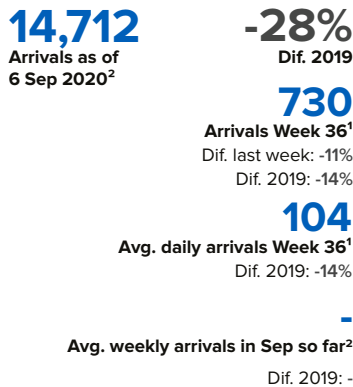

SPAIN Weekly snapshot - Week 36 (31 Aug - 6 Sep 2020)

The charts below are based on figures from the Ministry of Interior and UNHCR estimates. All figures are provisional and subject to change

Refugees & migrants: sea and land arrivals in week 36¹

Total Sea and Land

Sea

Land (Ceuta & Melilla)

Sea and land arrivals during the last five weeks¹

Arrivals per month²

Most common nationalities, Jan - Jul 2020²

Demographic breakdown, Jan - Jul 2020²