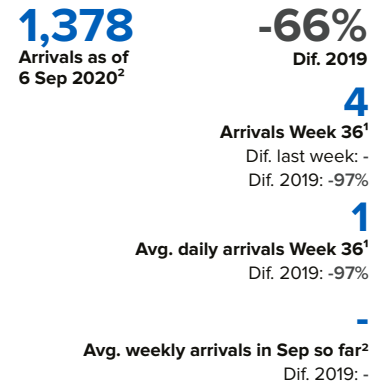

SPAIN Weekly snapshot - Week 36 (31 Aug - 6 Sep 2020)

The charts below are based on figures from the Ministry of Interior and UNHCR estimates. All figures are provisional and subject to change

Refugees & migrants: sea and land arrivals in week 36¹

Total Sea and Land

Sea

Land (Ceuta & Melilla)

Sea and land arrivals during the last five weeks¹

Arrivals per month²

Most common nationalities, Jan - Jul 2020²

Demographic breakdown, Jan - Jul 2020²