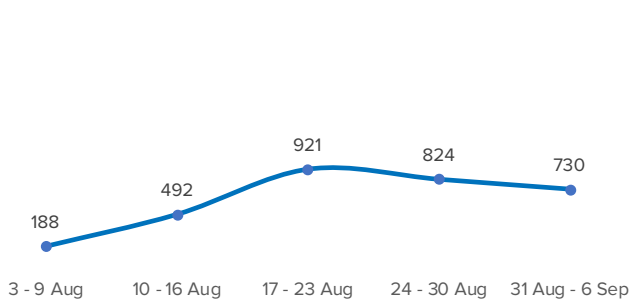

SPAIN Weekly snapshot - Week 36 (31 Aug - 6 Sep 2020)

The charts below are based on figures from the Ministry of Interior and UNHCR estimates. All figures are provisional and subject to change

Refugees & migrants: sea and land arrivals in week 36¹

Total Sea and Land

Sea

Land (Ceuta & Melilla)

Sea and land arrivals during the last five weeks¹

Arrivals per month²

Most common nationalities, Jan - Jul 2020²

Demographic breakdown, Jan - Jul 2020²