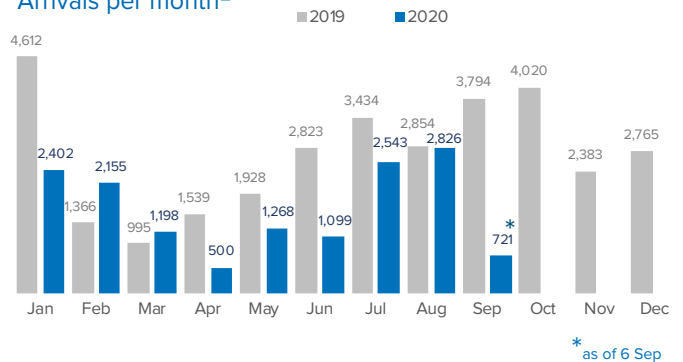

SPAIN Weekly snapshot - Week 36 (31 Aug - 6 Sep 2020)

The charts below are based on figures from the Ministry of Interior and UNHCR estimates. All figures are provisional and subject to change

Refugees & migrants: sea and land arrivals in week 36¹

Total Sea and Land

Sea

Land (Ceuta & Melilla)

Sea and land arrivals during the last five weeks¹

Arrivals per month²

Most common nationalities, Jan - Jul 2020²

Demographic breakdown, Jan - Jul 2020²