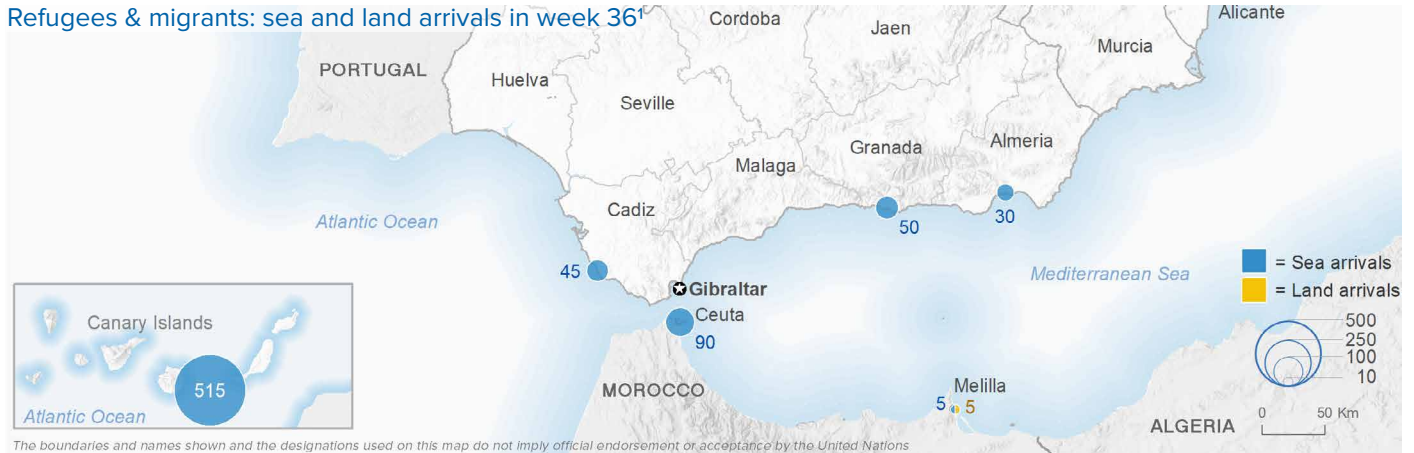

SPAIN Weekly snapshot - Week 36 (31 Aug - 6 Sep 2020)

The charts below are based on figures from the Ministry of Interior and UNHCR estimates. All figures are provisional and subject to change

Refugees & migrants: sea and land arrivals in week 36¹

Total Sea and Land

Sea

Land (Ceuta & Melilla)

Sea and land arrivals during the last five weeks¹

Arrivals per month²

Most common nationalities, Jan - Jul 2020²

Demographic breakdown, Jan - Jul 2020²