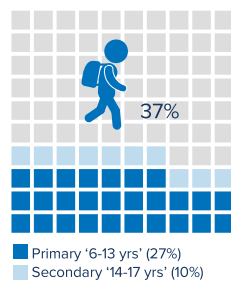

Total number of refugees¹	814,750
UNHCR/COR registered refugees	468,276
IPP registered & unregistered²	346,474
Total arrivals in 2020	13,607
Total arrivals in August 2020	1,974

¹Total number of refugees is the sum of UNHCR/ Commissioner for Refugees (COR) registered population and IPP registered & unregistered refugees. Government sources estimate a total of 1.3 million South Sudanese refugees in Sudan; however, these data require verification.

POPULATION DISTRIBUTION

SCHOOL-AGED CHILDREN (6-17 YRS)³

REPRODUCTIVE-AGED WOMEN/GIRLS (13-49 YRS)³

HOUSEHOLD DISTRIBUTION³

ARRIVALS BY STATE

FAMILY SIZE DISTRIBUTION³

MONTHLY ARRIVAL TRENDS (2015-2020)

³Population distribution statistics are based on biometrically registered individuals only