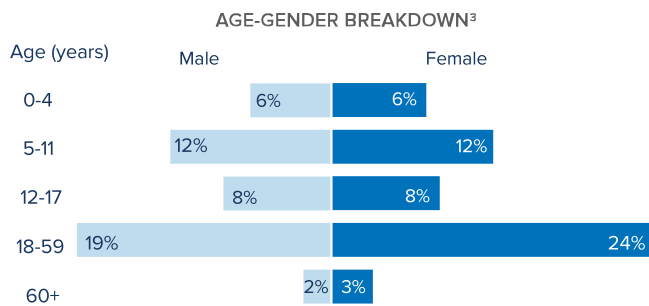

Total number of refugees¹	814,750
UNHCR/COR registered refugees	468,276
IPP registered & unregistered²	346,474
Total arrivals in 2020	13,607
Total arrivals in August 2020	1,974

¹Total number of refugees is the sum of UNHCR/ Commissioner for Refugees (COR) registered population and IPP registered & unregistered refugees. Government sources estimate a total of 1.3 million South Sudanese refugees in Sudan; however, these data require verification.

POPULATION DISTRIBUTION

SCHOOL-AGED CHILDREN (6-17 YRS)³

REPRODUCTIVE-AGED WOMEN/GIRLS (13-49 YRS)³

HOUSEHOLD DISTRIBUTION³

ARRIVALS BY STATE

FAMILY SIZE DISTRIBUTION³

MONTHLY ARRIVAL TRENDS (2015-2020)

³Population distribution statistics are based on biometrically registered individuals only