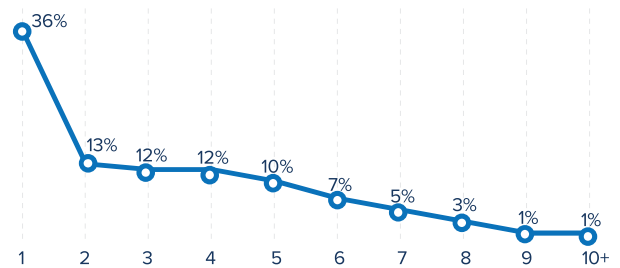

POPULATION DISTRIBUTION

SCHOOL-AGED CHILDREN (6-17 YRS)³

REPRODUCTIVE-AGED WOMEN/GIRLS (13-49 YRS)³

HOUSEHOLD DISTRIBUTION³

ARRIVALS BY STATE

FAMILY SIZE DISTRIBUTION³

MONTHLY ARRIVAL TRENDS (2015-2020)

³Population distribution statistics are based on biometrically registered individuals only