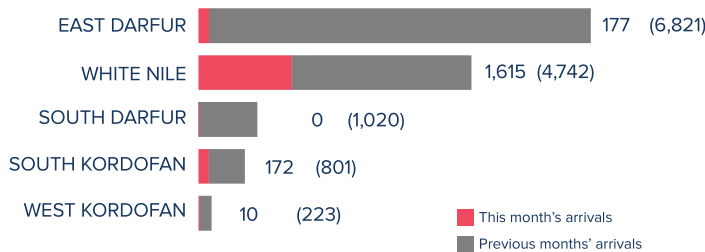

POPULATION DISTRIBUTION

SCHOOL-AGED CHILDREN (6-17 YRS)³

REPRODUCTIVE-AGED WOMEN/GIRLS (13-49 YRS)³

HOUSEHOLD DISTRIBUTION³

ARRIVALS BY STATE

FAMILY SIZE DISTRIBUTION³

MONTHLY ARRIVAL TRENDS (2015-2020)

³Population distribution statistics are based on biometrically registered individuals only