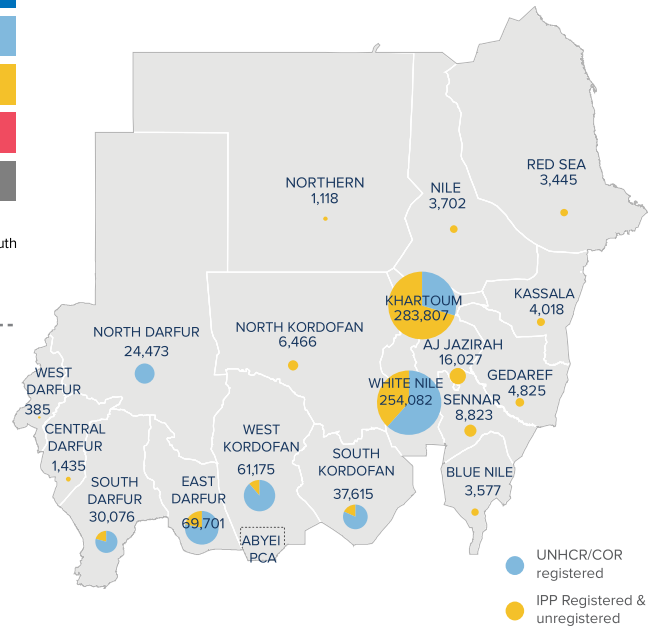

Total number of refugees¹	814,750
UNHCR/COR registered refugees	468,276
IPP registered & unregistered²	346,474
Total arrivals in 2020	13,607
Total arrivals in August 2020	1,974

¹Total number of refugees is the sum of UNHCR/ Commissioner for Refugees (COR) registered population and IPP registered & unregistered refugees. Government sources estimate a total of 1.3 million South Sudanese refugees in Sudan; however, these data require verification.

² IPP: Immigration and Passport Police

POPULATION BY STATE

The boundaries and names shown and the designations used on this map do not imply official endorsement or acceptance by the United Nations.

BY DATA SOURCE

POPULATION DISTRIBUTION

SCHOOL-AGED CHILDREN (6-17 YRS)³

REPRODUCTIVE-AGED WOMEN/GIRLS (13-49 YRS)³

HOUSEHOLD DISTRIBUTION³

ARRIVALS BY STATE

FAMILY SIZE DISTRIBUTION³

MONTHLY ARRIVAL TRENDS (2015-2020)

³Population distribution statistics are based on biometrically registered individuals only