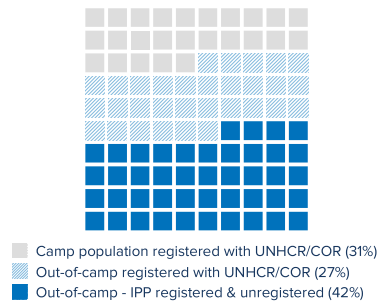

Total number of refugees¹	814,750
UNHCR/COR registered refugees	468,276
IPP registered & unregistered²	346,474
Total arrivals in 2020	13,607
Total arrivals in August 2020	1,974

¹Total number of refugees is the sum of UNHCR/ Commissioner for Refugees (COR) registered population and IPP registered & unregistered refugees. Government sources estimate a total of 1.3 million South Sudanese refugees in Sudan; however, these data require verification.

² IPP: Immigration and Passport Police

POPULATION BY STATE

The boundaries and names shown and the designations used on this map do not imply official endorsement or acceptance by the United Nations.

BY DATA SOURCE

POPULATION DISTRIBUTION

SCHOOL-AGED CHILDREN (6-17 YRS)³

REPRODUCTIVE-AGED WOMEN/GIRLS (13-49 YRS)³

HOUSEHOLD DISTRIBUTION³

ARRIVALS BY STATE

FAMILY SIZE DISTRIBUTION³

MONTHLY ARRIVAL TRENDS (2015-2020)

³Population distribution statistics are based on biometrically registered individuals only