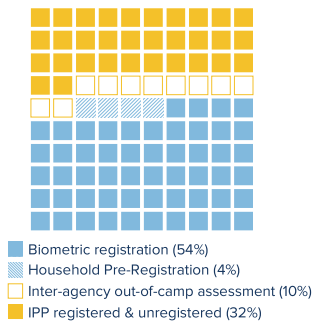

Total number of refugees¹	814,750
UNHCR/COR registered refugees	468,276
IPP registered & unregistered²	346,474
Total arrivals in 2020	13,607
Total arrivals in August 2020	1,974

¹Total number of refugees is the sum of UNHCR/ Commissioner for Refugees (COR) registered population and IPP registered & unregistered refugees. Government sources estimate a total of 1.3 million South Sudanese refugees in Sudan; however, these data require verification.

² IPP: Immigration and Passport Police

POPULATION BY STATE

The boundaries and names shown and the designations used on this map do not imply official endorsement or acceptance by the United Nations.

BY DATA SOURCE

POPULATION DISTRIBUTION

SCHOOL-AGED CHILDREN (6-17 YRS)³

REPRODUCTIVE-AGED WOMEN/GIRLS (13-49 YRS)³

HOUSEHOLD DISTRIBUTION³

ARRIVALS BY STATE

FAMILY SIZE DISTRIBUTION³

MONTHLY ARRIVAL TRENDS (2015-2020)

³Population distribution statistics are based on biometrically registered individuals only