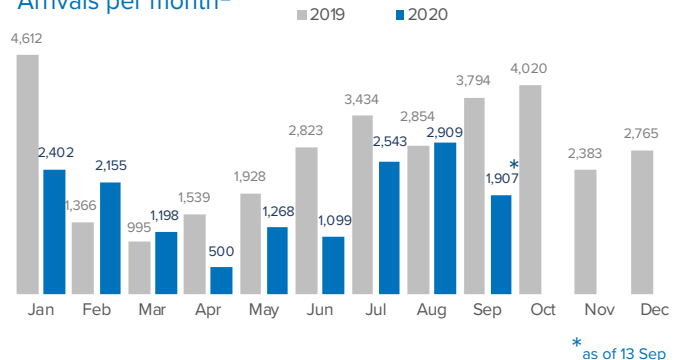

SPAIN Weekly snapshot - Week 37 (7 - 13 Sep 2020)

The charts below are based on figures from the Ministry of Interior and UNHCR estimates. All figures are provisional and subject to change

Refugees & migrants: sea and land arrivals in week 37¹

Total Sea and Land

Sea

Land (Ceuta & Melilla)

Sea and land arrivals during the last five weeks¹

Arrivals per month²

Most common nationalities, Jan - Jul 2020²

Demographic breakdown, Jan - Jul 2020²