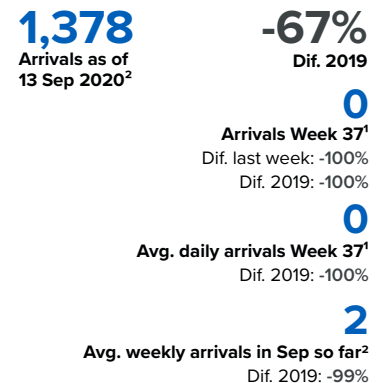

SPAIN Weekly snapshot - Week 37 (7 - 13 Sep 2020)

The charts below are based on figures from the Ministry of Interior and UNHCR estimates. All figures are provisional and subject to change

Refugees & migrants: sea and land arrivals in week 37¹

Total Sea and Land

Sea

Land (Ceuta & Melilla)

Sea and land arrivals during the last five weeks¹

Arrivals per month²

Most common nationalities, Jan - Jul 2020²

Demographic breakdown, Jan - Jul 2020²