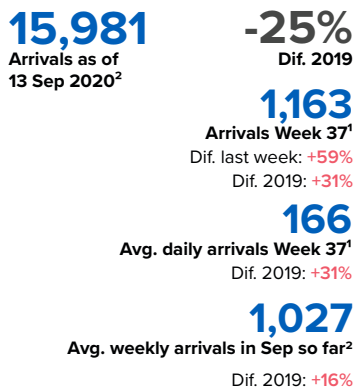

SPAIN Weekly snapshot - Week 37 (7 - 13 Sep 2020)

The charts below are based on figures from the Ministry of Interior and UNHCR estimates. All figures are provisional and subject to change

Refugees & migrants: sea and land arrivals in week 37¹

Total Sea and Land

Sea

Land (Ceuta & Melilla)

Sea and land arrivals during the last five weeks¹

Arrivals per month²

Most common nationalities, Jan - Jul 2020²

Demographic breakdown, Jan - Jul 2020²