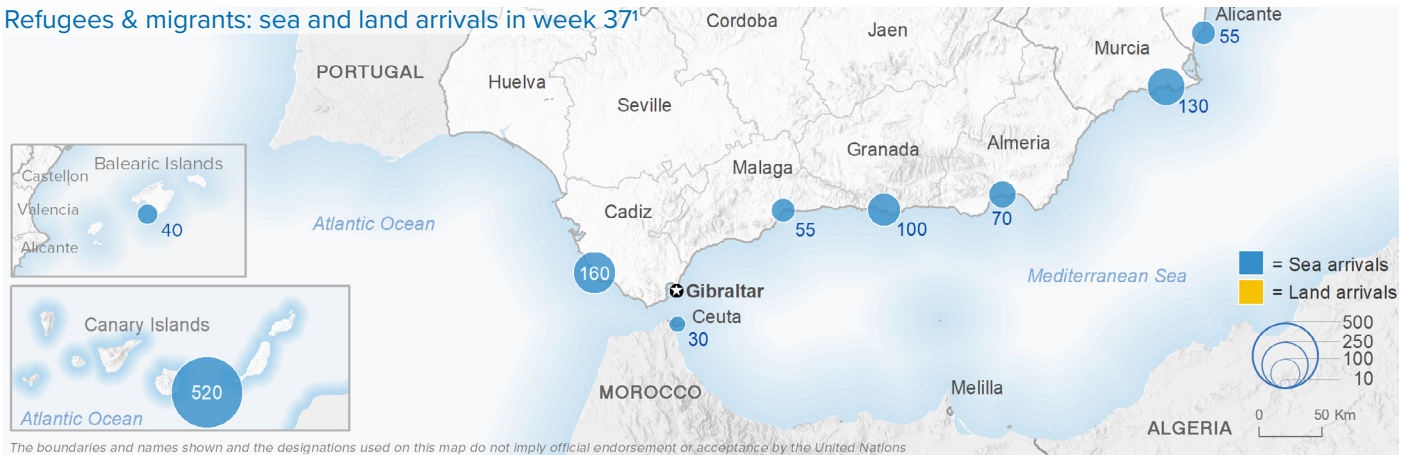

SPAIN Weekly snapshot - Week 37 (7 - 13 Sep 2020)

The charts below are based on figures from the Ministry of Interior and UNHCR estimates. All figures are provisional and subject to change

Refugees & migrants: sea and land arrivals in week 37¹

Total Sea and Land

Sea

Land (Ceuta & Melilla)

Sea and land arrivals during the last five weeks¹

Arrivals per month²

Most common nationalities, Jan - Jul 2020²

Demographic breakdown, Jan - Jul 2020²