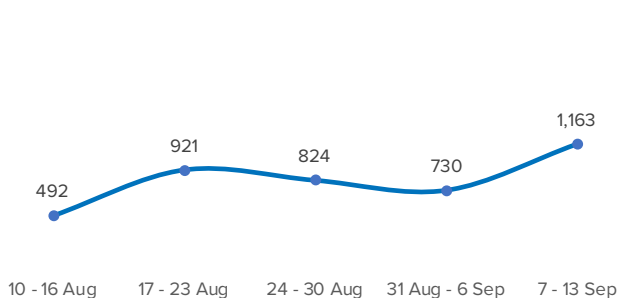

SPAIN Weekly snapshot - Week 37 (7 - 13 Sep 2020)

The charts below are based on figures from the Ministry of Interior and UNHCR estimates. All figures are provisional and subject to change

Refugees & migrants: sea and land arrivals in week 37¹

Total Sea and Land

Sea

Land (Ceuta & Melilla)

Sea and land arrivals during the last five weeks¹

Arrivals per month²

Most common nationalities, Jan - Jul 2020²

Demographic breakdown, Jan - Jul 2020²