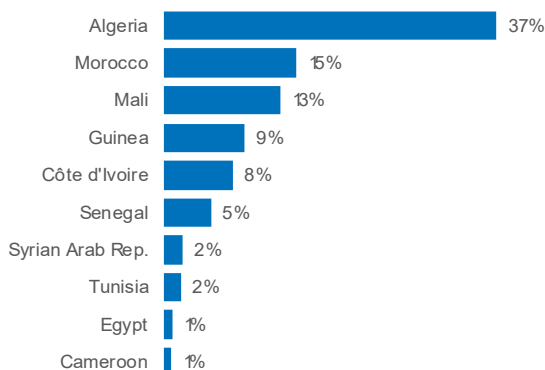

SPAIN Weekly snapshot - Week 37 (7 - 13 Sep 2020)

The charts below are based on figures from the Ministry of Interior and UNHCR estimates. All figures are provisional and subject to change

Refugees & migrants: sea and land arrivals in week 37¹

Total Sea and Land

Sea

Land (Ceuta & Melilla)

Sea and land arrivals during the last five weeks¹

Arrivals per month²

Most common nationalities, Jan - Jul 2020²

Demographic breakdown, Jan - Jul 2020²