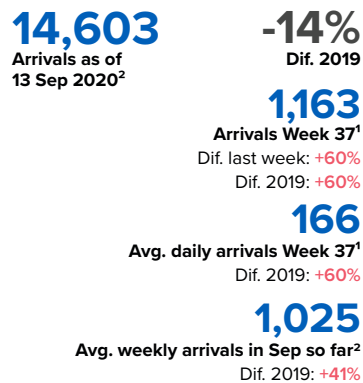

SPAIN Weekly snapshot - Week 37 (7 - 13 Sep 2020)

The charts below are based on figures from the Ministry of Interior and UNHCR estimates. All figures are provisional and subject to change

Refugees & migrants: sea and land arrivals in week 37¹

Total Sea and Land

Sea

Land (Ceuta & Melilla)

Sea and land arrivals during the last five weeks¹

Arrivals per month²

Most common nationalities, Jan - Jul 2020²

Demographic breakdown, Jan - Jul 2020²