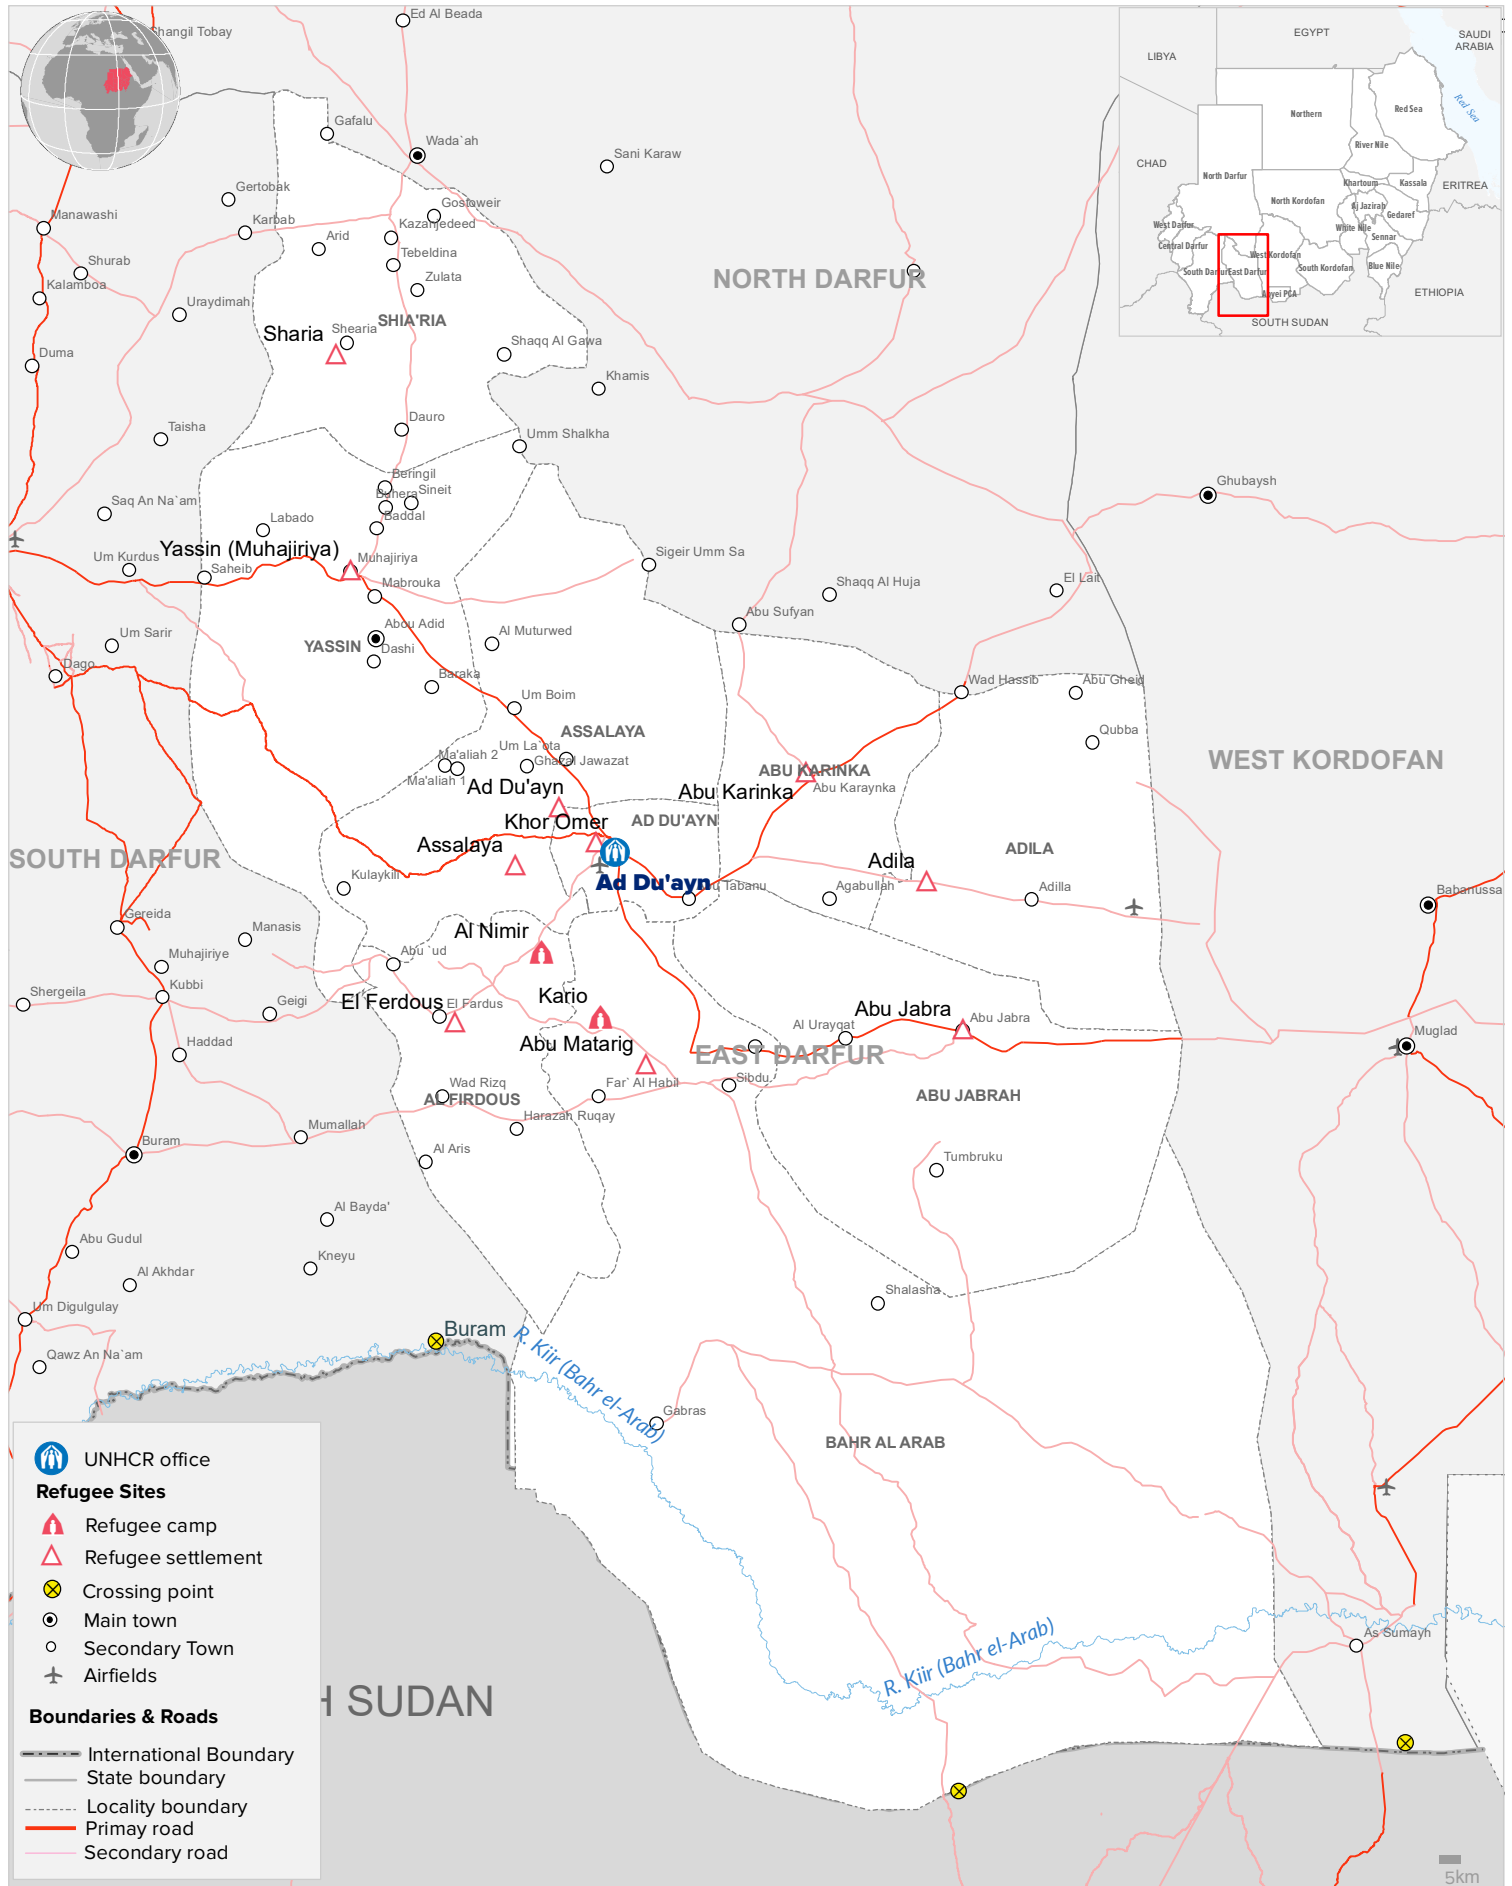

SUDAN: East Darfur State

UNHCR presence and refugee locations

As of 23 Jun 2020

The depiction and use of boundaries, geographic names and related data shown on maps and included in lists, tables, documents, and databases are not warranted to be error free nor do they necessarily imply official endorsement or acceptance by the United Nations. Final status of the Abyei area is not yet determined
 Creation date: 23/06/2020 Sources: UNHCR, OCHA. Author: UNHCR Feedback: Information Management "sukhim@unhcr.org"