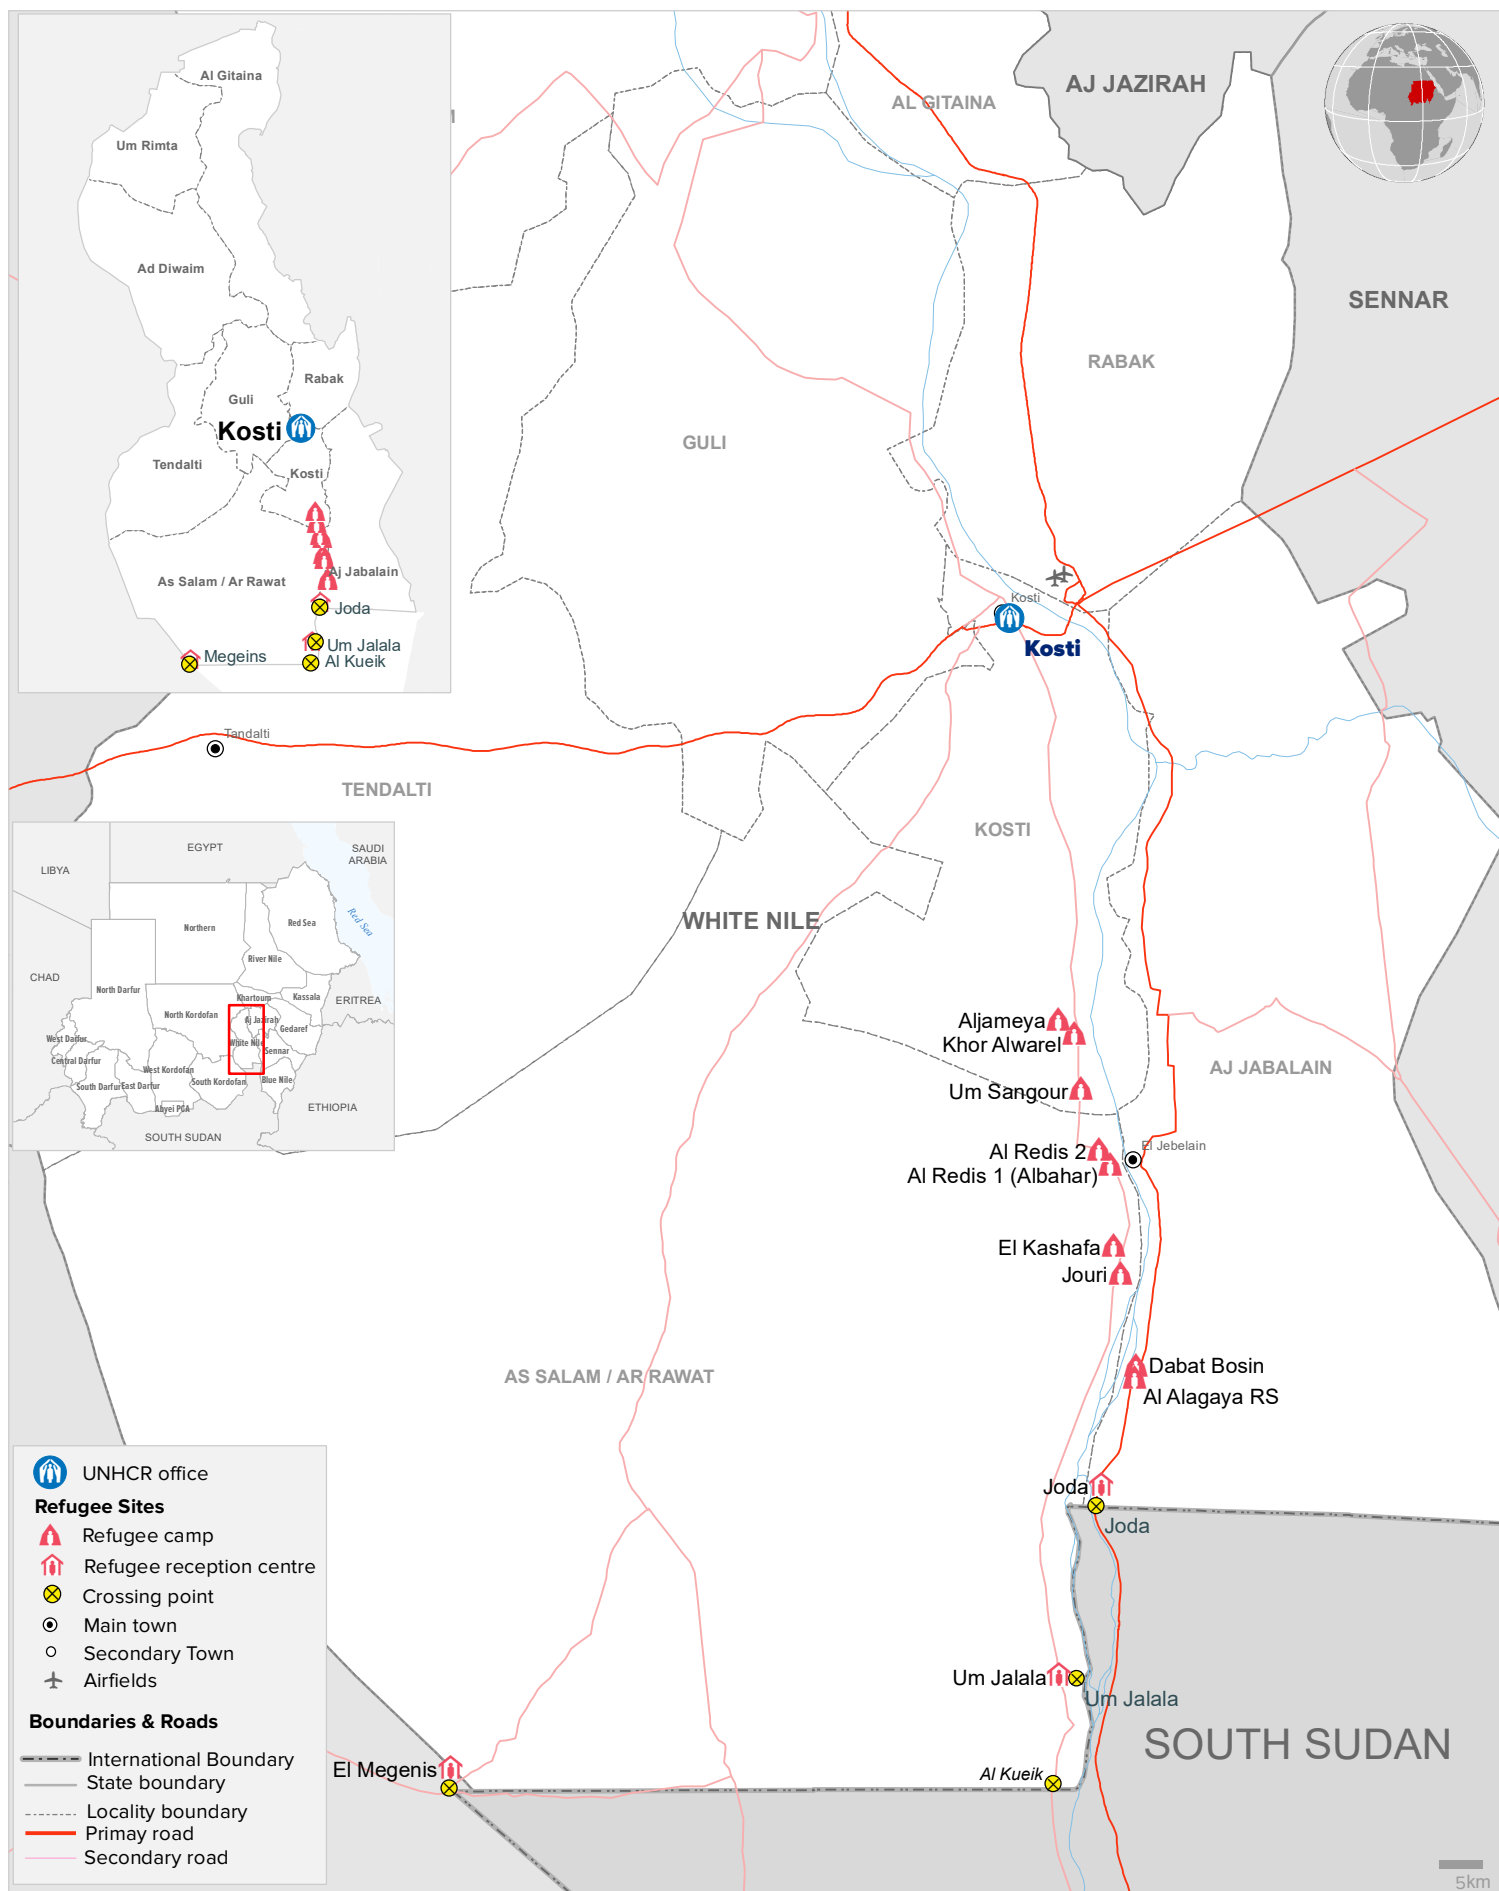

SUDAN: White Nile State

UNHCR presence and refugee locations

As of 23 Jun 2020

The depiction and use of boundaries, geographic names and related data shown on maps and included in lists, tables, documents, and databases are not warranted to be error free nor do they necessarily imply official endorsement or acceptance by the United Nations. Final status of the Abyei area is not yet determined.