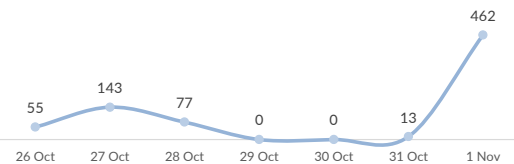

ITALY WEEKLY SNAPSHOT (25 OCT - 01 NOV 2020)

Sea arrivals*

27,660
year to date

9,650 +187%
same period in 2019

462
month to date

0 -
same period in 2019

November 2020

Top 10 most common countries of origin

Daily sea arrivals last week (25 Oct - 01 Nov 2020)

Sea arrivals by gender and age, Jan - Sep 2020

Weekly sea arrivals last year

New Asylum applications, Jan-Aug 2019 vs Jan-Aug 2020

New Asylum applications by month, 2019 vs 2020

First Instance RSD Decisions, Jan-Jun 2020

Total first-instance decisions (Jan-Jun 2020) **21,905**
 Total pending cases (Jan-Aug 2020) **53,923**

* The charts above are based on figures from the Italian Ministry of Interior and UNHCR estimates. All figures are provisional and subject to change. Please note that, in addition to sea arrivals, Italy also receives land arrivals and air arrivals. The present document focuses on sea arrivals only, as per official figures provided by the Italian Ministry of Interior
 ** Rejection* includes all cases closed, including decisions not taken on the merits, such as inadmissibility decisions and no-shows.