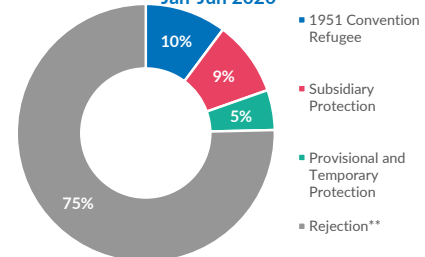

ITALY WEEKLY SNAPSHOT (25 OCT - 01 NOV 2020)

Sea arrivals*

27,660
year to date

9,650 +187%
same period in 2019

462
month to date

0 -
same period in 2019

November 2020

Top 10 most common countries of origin

Daily sea arrivals last week (25 Oct - 01 Nov 2020)

Sea arrivals by gender and age, Jan - Sep 2020

Weekly sea arrivals last year

New Asylum applications, Jan-Aug 2019 vs Jan-Aug 2020

New Asylum applications by month, 2019 vs 2020

First Instance RSD Decisions, Jan-Jun 2020

Total first-instance decisions (Jan-Jun 2020) **21,905**
 Total pending cases (Jan-Aug 2020) **53,923**

* The charts above are based on figures from the Italian Ministry of Interior and UNHCR estimates. All figures are provisional and subject to change. Please note that, in addition to sea arrivals, Italy also receives land arrivals and air arrivals. The present document focuses on sea arrivals only, as per official figures provided by the Italian Ministry of Interior
 ** Rejection* includes all cases closed, including decisions not taken on the merits, such as inadmissibility decisions and no-shows.