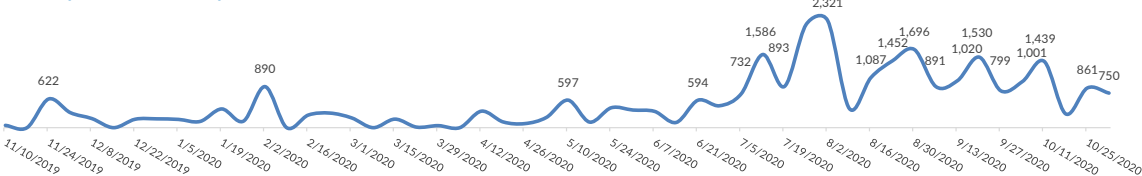

ITALY WEEKLY SNAPSHOT (25 OCT - 01 NOV 2020)

Sea arrivals*

27,660
year to date

9,650 +187%
same period in 2019

462
month to date

0 -
same period in 2019

November 2020

Top 10 most common countries of origin

Daily sea arrivals last week (25 Oct - 01 Nov 2020)

Sea arrivals by gender and age, Jan - Sep 2020

Weekly sea arrivals last year

New Asylum applications, Jan-Aug 2019 vs Jan-Aug 2020

New Asylum applications by month, 2019 vs 2020

First Instance RSD Decisions, Jan-Jun 2020

Total first-instance decisions (Jan-Jun 2020) **21,905**
 Total pending cases (Jan-Aug 2020) **53,923**

* The charts above are based on figures from the Italian Ministry of Interior and UNHCR estimates. All figures are provisional and subject to change. Please note that, in addition to sea arrivals, Italy also receives land arrivals and air arrivals. The present document focuses on sea arrivals only, as per official figures provided by the Italian Ministry of Interior
 ** Rejection* includes all cases closed, including decisions not taken on the merits, such as inadmissibility decisions and no-shows.