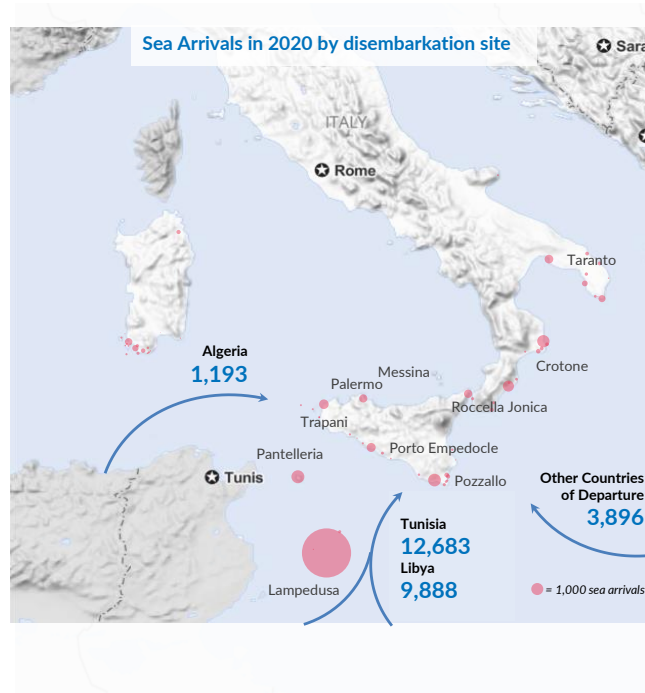

ITALY WEEKLY SNAPSHOT (25 OCT - 01 NOV 2020)

Sea arrivals*

27,660
year to date

9,650 +187%
same period in 2019

462
month to date

0 -
same period in 2019

November 2020

Top 10 most common countries of origin

Daily sea arrivals last week (25 Oct - 01 Nov 2020)

Sea arrivals by gender and age, Jan - Sep 2020

Weekly sea arrivals last year

New Asylum applications, Jan-Aug 2019 vs Jan-Aug 2020

New Asylum applications by month, 2019 vs 2020

First Instance RSD Decisions, Jan-Jun 2020

Total first-instance decisions (Jan-Jun 2020) **21,905**
 Total pending cases (Jan-Aug 2020) **53,923**

* The charts above are based on figures from the Italian Ministry of Interior and UNHCR estimates. All figures are provisional and subject to change. Please note that, in addition to sea arrivals, Italy also receives land arrivals and air arrivals. The present document focuses on sea arrivals only, as per official figures provided by the Italian Ministry of Interior
 ** Rejection* includes all cases closed, including decisions not taken on the merits, such as inadmissibility decisions and no-shows.