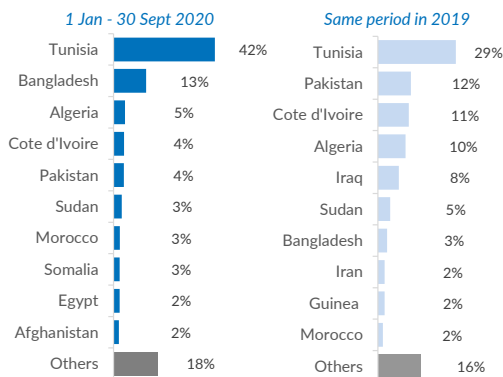

ITALY WEEKLY SNAPSHOT (25 OCT - 01 NOV 2020)

Sea arrivals*

27,660
year to date

9,650 +187%
same period in 2019

462
month to date

0 -
same period in 2019

November 2020

Top 10 most common countries of origin

Daily sea arrivals last week (25 Oct - 01 Nov 2020)

Sea arrivals by gender and age, Jan - Sep 2020

Weekly sea arrivals last year

New Asylum applications, Jan-Aug 2019 vs Jan-Aug 2020

New Asylum applications by month, 2019 vs 2020