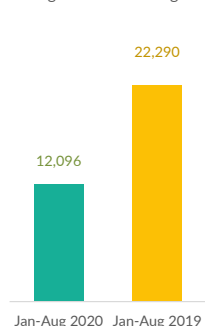

ITALY WEEKLY SNAPSHOT (25 OCT - 01 NOV 2020)

Sea arrivals*

27,660
year to date

9,650 +187%
same period in 2019

462
month to date

0 -
same period in 2019

November 2020

Top 10 most common countries of origin

Daily sea arrivals last week (25 Oct - 01 Nov 2020)

Sea arrivals by gender and age, Jan - Sep 2020

Weekly sea arrivals last year

New Asylum applications, Jan-Aug 2019 vs Jan-Aug 2020

New Asylum applications by month, 2019 vs 2020

First Instance RSD Decisions, Jan-Jun 2020

Total first-instance decisions (Jan-Jun 2020) **21,905**
 Total pending cases (Jan-Aug 2020) **53,923**

* The charts above are based on figures from the Italian Ministry of Interior and UNHCR estimates. All figures are provisional and subject to change. Please note that, in addition to sea arrivals, Italy also receives land arrivals and air arrivals. The present document focuses on sea arrivals only, as per official figures provided by the Italian Ministry of Interior
 ** Rejection* includes all cases closed, including decisions not taken on the merits, such as inadmissibility decisions and no-shows.