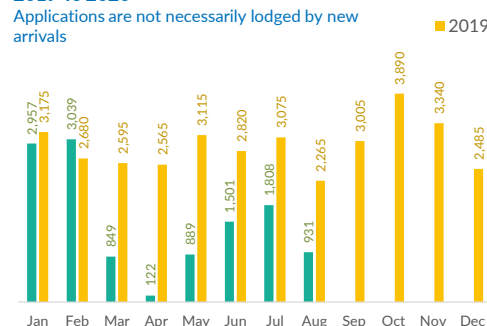

ITALY WEEKLY SNAPSHOT (25 OCT - 01 NOV 2020)

Sea arrivals*

27,660
year to date

9,650 +187%
same period in 2019

462
month to date

0 -
same period in 2019

November 2020

Top 10 most common countries of origin

Daily sea arrivals last week (25 Oct - 01 Nov 2020)

Sea arrivals by gender and age, Jan - Sep 2020

Weekly sea arrivals last year

New Asylum applications, Jan-Aug 2019 vs Jan-Aug 2020

New Asylum applications by month, 2019 vs 2020

First Instance RSD Decisions, Jan-Jun 2020

Total first-instance decisions (Jan-Jun 2020) **21,905**
 Total pending cases (Jan-Aug 2020) **53,923**

* The charts above are based on figures from the Italian Ministry of Interior and UNHCR estimates. All figures are provisional and subject to change. Please note that, in addition to sea arrivals, Italy also receives land arrivals and air arrivals. The present document focuses on sea arrivals only, as per official figures provided by the Italian Ministry of Interior
 ** Rejection* includes all cases closed, including decisions not taken on the merits, such as inadmissibility decisions and no-shows.