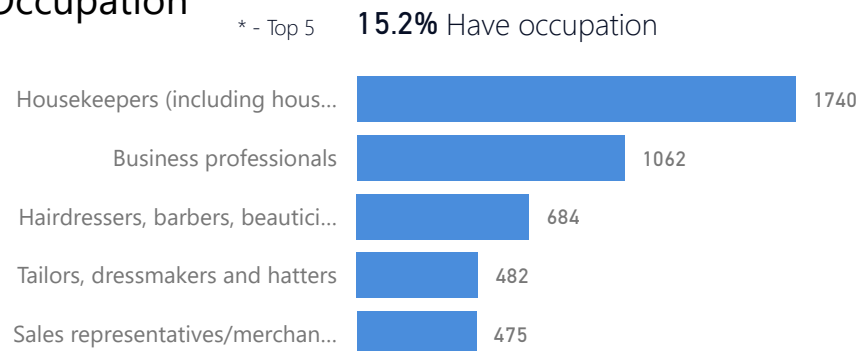

Age & Gender Breakdown

Country of Origin	Total
Somalia	28,115
Democratic Republic of the Congo	25,817
Eritrea	13,784
South Sudan	5,208
Burundi	4,569
Ethiopia	2,203
Rwanda	1,969

New Registration by Month

Occupation

* Age is between 18 - 59 years for Occupation

Specific Needs - Top 7