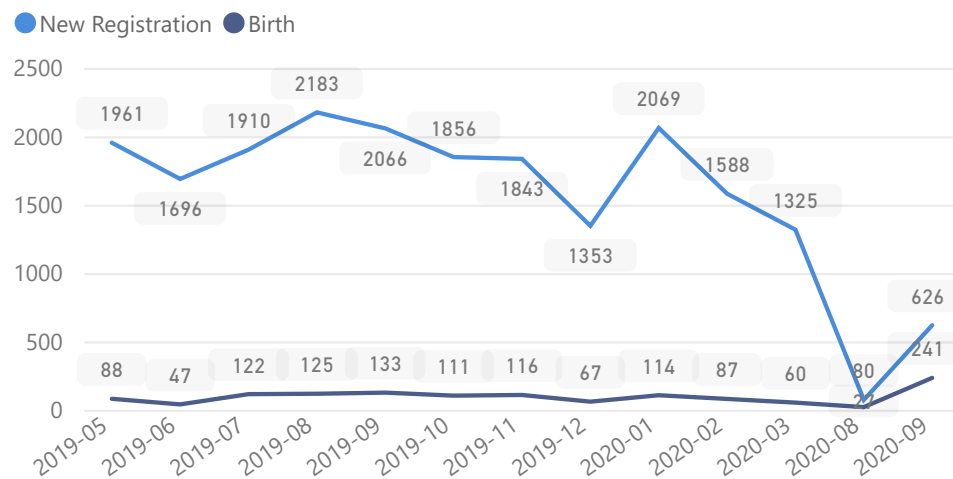

17,408

Women and Children

64%

53,723

Female

47%

39,155

Elderly

1%

1,244

Youth 15-24

27%

22,579

Zones

Level3	HHs	Individuals
Makindye Division	12,841	29,180
Kampala Central	18,678	27,536
Rubaga Division	9,074	18,969
Nakawa	787	1,907
Kawempe Division	379	1,142
Kawempe Div	528	949
Makerere University	199	280
	169	222
Ssabagabo-Makindye	57	194
Nansana	76	181
Division A	77	167
Kira	24	48
Mukono T.C	18	46
Bulenga	12	44
Central Division(Jinja M.C)	14	35
Kakiri	12	34
Nsangi	9	34
Division B	16	29
Bweyogerere	11	27
Wakiso (ADM3)	11	27

Age & Gender Breakdown

Country of Origin	Total
Somalia	28,115
Democratic Republic of the Congo	25,817
Eritrea	13,784
South Sudan	5,208
Burundi	4,569
Ethiopia	2,203
Rwanda	1,969

New Registration by Month

Occupation

* Age is between 18 - 59 years for Occupation

Specific Needs - Top 7