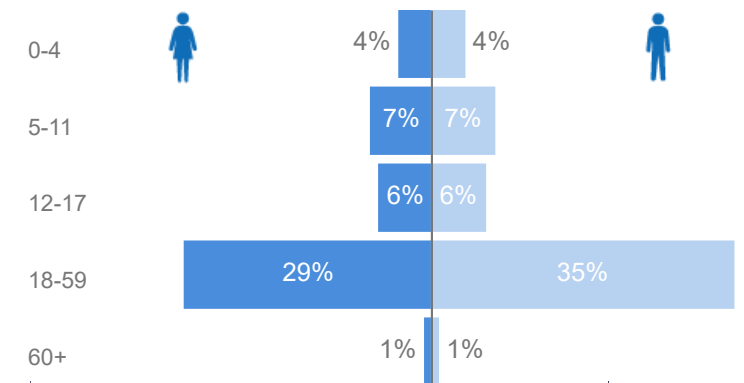

17,408

Women and Children

64%

53,723

Female

47%

39,155

Elderly

1%

1,244

Youth 15-24

27%

22,579

Zones

Level3	HHs	Individuals
Makindye Division	12,841	29,180
Kampala Central	18,678	27,536
Rubaga Division	9,074	18,969
Nakawa	787	1,907
Kawempe Division	379	1,142
Kawempe Div	528	949
Makerere University	199	280
	169	222
Ssabagabo-Makindye	57	194
Nansana	76	181
Division A	77	167
Kira	24	48
Mukono T.C	18	46
Bulenga	12	44
Central Division(Jinja M.C)	14	35
Kakiri	12	34
Nsangi	9	34
Division B	16	29
Bweyogerere	11	27
Wakiso (ADM3)	11	27

Age & Gender Breakdown

Country of Origin	Total
Somalia	28,115
Democratic Republic of the Congo	25,817
Eritrea	13,784
South Sudan	5,208
Burundi	4,569
Ethiopia	2,203
Rwanda	1,969

New Registration by Month

Occupation

* Age is between 18 - 59 years for Occupation

Specific Needs - Top 7