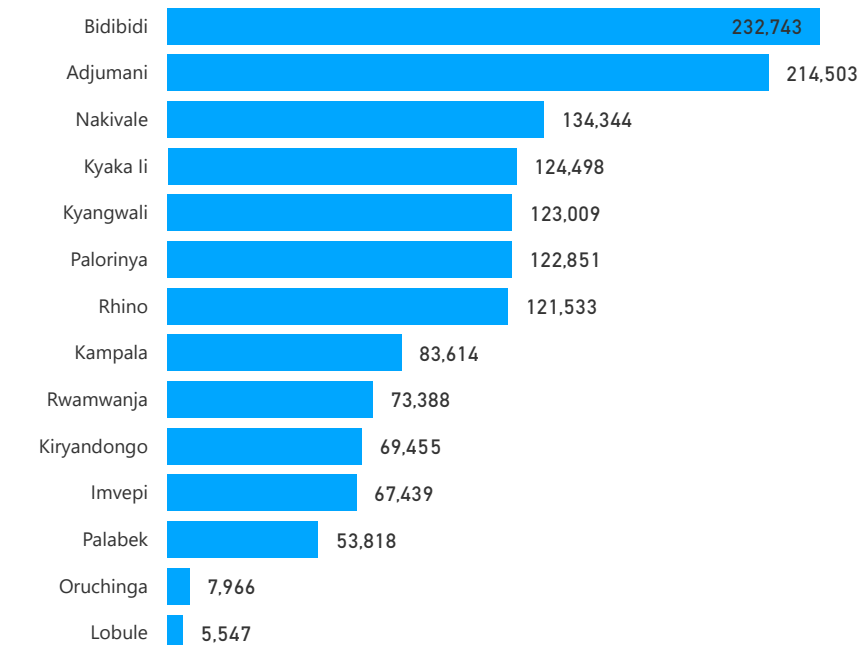

Uganda - Refugee Statistics October 2020

Total Population

1,434,708

Total Households

370,865

Living in Settlements

94%
1,351,094

Women and Children

81%
1,167,902

Elderly

3%
39,606

Total Refugees

1,410,411

Total Asylum-Seekers

24,297

Living in Urban areas

6%
83,614

Female

52%
740,422

Youth

23%
328,070

Age & Gender Breakdown

Registered New Arrivals by Arrival Month

Population by Location

* Kampala includes other Urban areas

Top 3 by Country of Origin

South Sudanese by Ethnicity - Top 6

Congolese by Ethnicity - Top 6

Specific Needs - Top 6

UAM/SC = Unaccompanied or separated child

Entitled to Assistance (in Settlements)