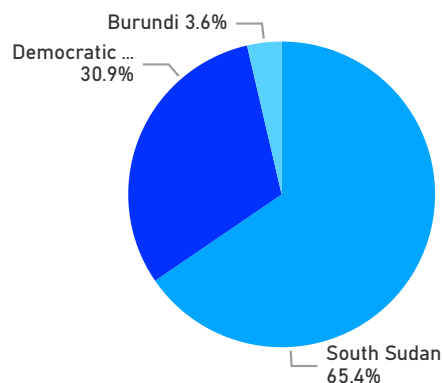

81%
1,167,902

Elderly

3%
39,606

Total Refugees

1,410,411

Total Asylum-Seekers

24,297

Living in Urban areas

6%
83,614

Female

52%
740,422

Youth

23%
328,070

Age & Gender Breakdown

Registered New Arrivals by Arrival Month

Population by Location

* Kampala includes other Urban areas

Top 3 by Country of Origin

South Sudanese by Ethnicity - Top 6

Congolese by Ethnicity - Top 6

Specific Needs - Top 6

UAM/SC = Unaccompanied or separated child

Entitled to Assistance (in Settlements)