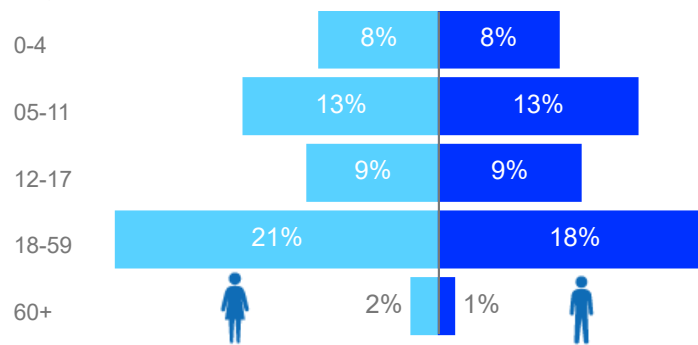

81%
1,167,902

Elderly

3%
39,606

Total Refugees

1,410,411

Total Asylum-Seekers

24,297

Living in Urban areas

6%
83,614

Female

52%
740,422

Youth

23%
328,070

Age & Gender Breakdown

Registered New Arrivals by Arrival Month

Population by Location

* Kampala includes other Urban areas

Top 3 by Country of Origin

South Sudanese by Ethnicity - Top 6

Congolese by Ethnicity - Top 6

Specific Needs - Top 6

UAM/SC = Unaccompanied or separated child

Entitled to Assistance (in Settlements)