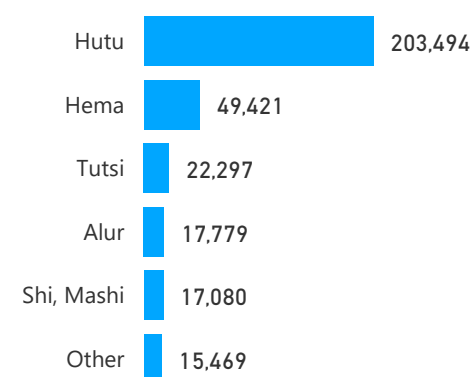

6%
83,614

Female

52%
740,422

Youth

23%
328,070

Age & Gender Breakdown

Registered New Arrivals by Arrival Month

Population by Location

* Kampala includes other Urban areas

Top 3 by Country of Origin

South Sudanese by Ethnicity - Top 6

Congolese by Ethnicity - Top 6

Specific Needs - Top 6

UAM/SC = Unaccompanied or separated child

Entitled to Assistance (in Settlements)