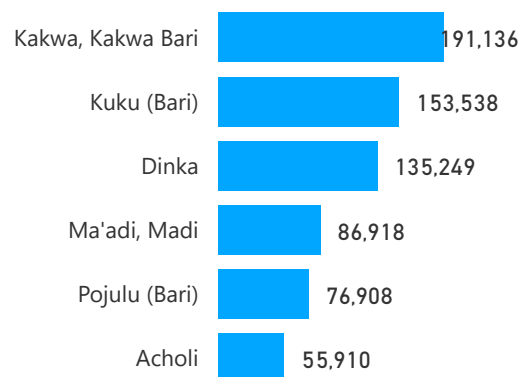

6%
83,614

Female

52%
740,422

Youth

23%
328,070

Age & Gender Breakdown

Registered New Arrivals by Arrival Month

Population by Location

* Kampala includes other Urban areas

Top 3 by Country of Origin

South Sudanese by Ethnicity - Top 6

Congolese by Ethnicity - Top 6

Specific Needs - Top 6

UAM/SC = Unaccompanied or separated child

Entitled to Assistance (in Settlements)