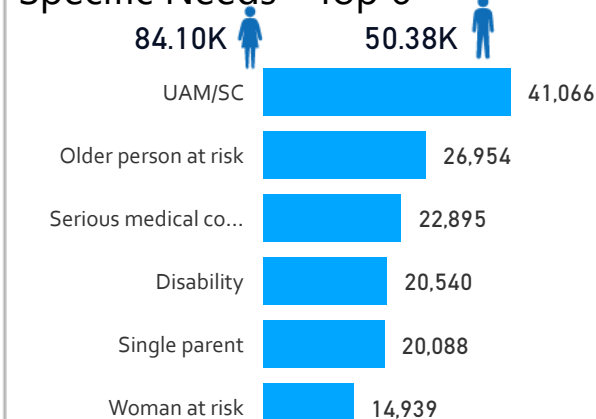

6%
83,614

Female

52%
740,422

Youth

23%
328,070

Age & Gender Breakdown

Registered New Arrivals by Arrival Month

Population by Location

* Kampala includes other Urban areas

Top 3 by Country of Origin

South Sudanese by Ethnicity - Top 6

Congolese by Ethnicity - Top 6

Specific Needs - Top 6

UAM/SC = Unaccompanied or separated child

Entitled to Assistance (in Settlements)