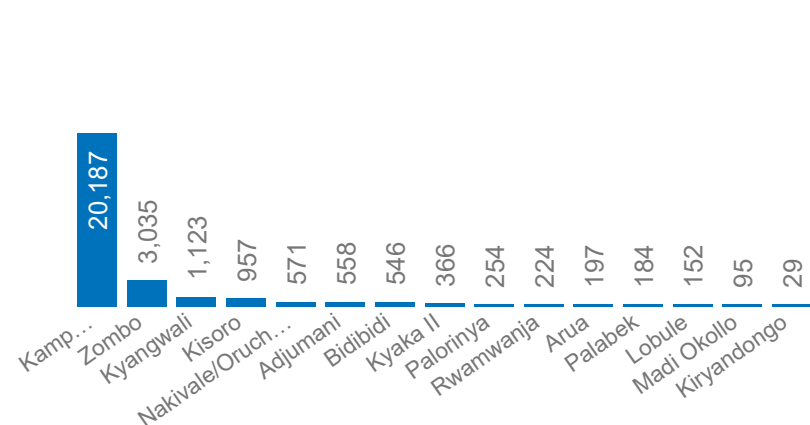

# Uganda Refugee Settlements: COVID -19 Update

|                             |                              |                      |                      |                           |                  |                           |                                |                     |            |
|-----------------------------|------------------------------|----------------------|----------------------|---------------------------|------------------|---------------------------|--------------------------------|---------------------|------------|
| #Alerts                     | #Ref Currently in Quarantine | #Total in Quarantine | #Refugees tested     | #Refugees tested positive | #Cases Recovered | #Refugee Deaths           | #Humanitarian workers infected | #Quarantine centers | As of      |
| <b>28,478</b>               | <b>210</b>                   | <b>969</b>           | <b>6,246</b>         | <b>171</b>                | <b>146</b>       | <b>3</b>                  | <b>123</b>                     | <b>21</b>           | 21/10/2020 |
| # Covid alerts per location |                              |                      | Key Figures - Uganda |                           |                  | Cases by refugee location |                                |                     |            |
| Refugee location: All       |                              |                      |                      |                           |                  |                           |                                |                     |            |

Total # Cases: **10,788**  
 Active Cases: **3,625**  
 Recoveries: **7,066**  
 Deaths: **97**