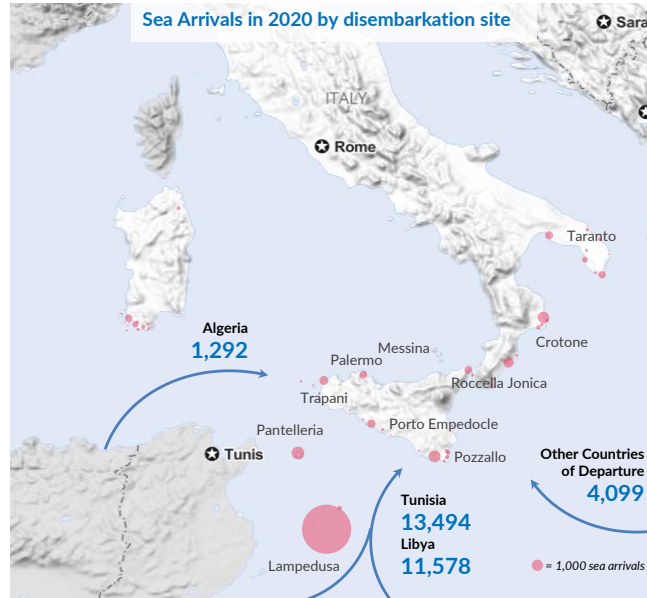

ITALY WEEKLY SNAPSHOT (01 NOV - 08 NOV 2020)

Sea arrivals*

Top 10 most common countries of origin

Daily sea arrivals last week (01 Nov - 08 Nov 2020)

Sea arrivals by gender and age, Jan - Oct 2020

Weekly sea arrivals last year

* The charts above are based on figures from the Italian Ministry of Interior and UNHCR estimates. All figures are provisional and subject to change. Please note that, in addition to sea arrivals, Italy also receives land arrivals and air arrivals. The present document focuses on sea arrivals only, as per official figures provided by the Italian Ministry of Interior
 ** Rejection* includes all cases closed, including decisions not taken on the merits, such as inadmissibility decisions and no-shows.