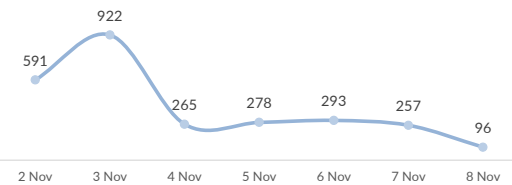

ITALY WEEKLY SNAPSHOT (01 NOV - 08 NOV 2020)

Sea arrivals*

Top 10 most common countries of origin

Daily sea arrivals last week (01 Nov - 08 Nov 2020)

Sea arrivals by gender and age, Jan - Oct 2020

Weekly sea arrivals last year

New Asylum applications, Jan-Aug 2019 vs Jan-Aug 2020

New Asylum applications by month, 2019 vs 2020

Applications are not necessarily lodged by new arrivals

First Instance RSD Decisions, Jan-Jun 2020

Total first-instance decisions (Jan-Jun 2020) **21,905**
 Total pending cases (Jan-Aug 2020) **53,923**