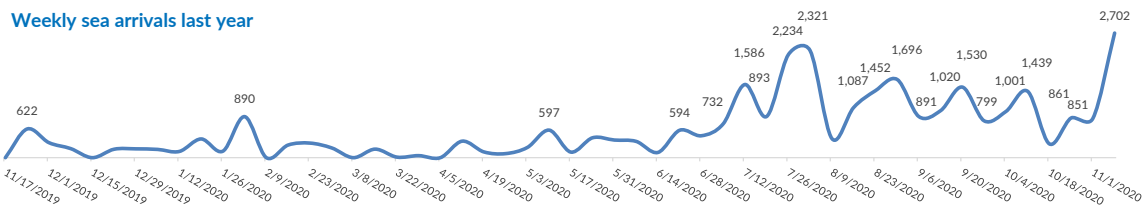

ITALY WEEKLY SNAPSHOT (01 NOV - 08 NOV 2020)

Sea arrivals*

Top 10 most common countries of origin

Daily sea arrivals last week (01 Nov - 08 Nov 2020)

Sea arrivals by gender and age, Jan - Oct 2020

Weekly sea arrivals last year

New Asylum applications, Jan-Aug 2019 vs Jan-Aug 2020

New Asylum applications by month, 2019 vs 2020

Applications are not necessarily lodged by new arrivals

First Instance RSD Decisions, Jan-Jun 2020

Total first-instance decisions (Jan-Jun 2020) **21,905**
 Total pending cases (Jan-Aug 2020) **53,923**