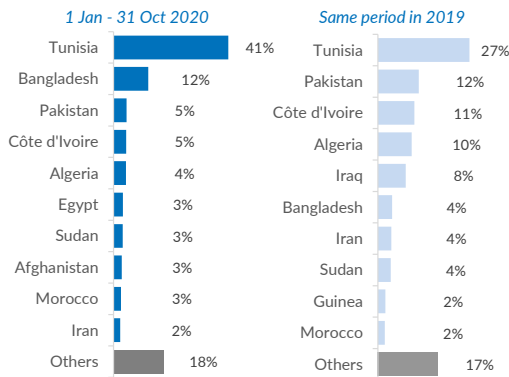

ITALY WEEKLY SNAPSHOT (01 NOV - 08 NOV 2020)

Sea arrivals*

Top 10 most common countries of origin

Daily sea arrivals last week (01 Nov - 08 Nov 2020)

Sea arrivals by gender and age, Jan - Oct 2020

Weekly sea arrivals last year

New Asylum applications, Jan-Aug 2019 vs Jan-Aug 2020

New Asylum applications by month, 2019 vs 2020

Applications are not necessarily lodged by new arrivals

First Instance RSD Decisions, Jan-Jun 2020

Total first-instance decisions (Jan-Jun 2020) **21,905**
 Total pending cases (Jan-Aug 2020) **53,923**