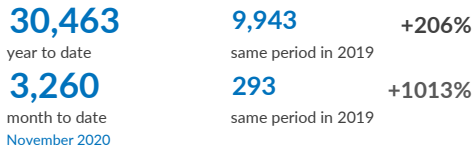

ITALY WEEKLY SNAPSHOT (01 NOV - 08 NOV 2020)

Sea arrivals*

Top 10 most common countries of origin

Daily sea arrivals last week (01 Nov - 08 Nov 2020)

Sea arrivals by gender and age, Jan - Oct 2020

Weekly sea arrivals last year

New Asylum applications, Jan-Aug 2019 vs Jan-Aug 2020

New Asylum applications by month, 2019 vs 2020

Applications are not necessarily lodged by new arrivals

First Instance RSD Decisions, Jan-Jun 2020

Total first-instance decisions (Jan-Jun 2020) **21,905**
 Total pending cases (Jan-Aug 2020) **53,923**