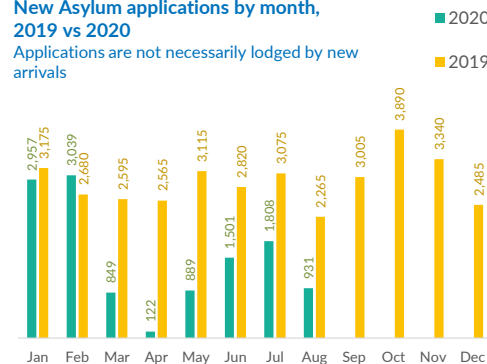

ITALY WEEKLY SNAPSHOT (01 NOV - 08 NOV 2020)

Sea arrivals*

Top 10 most common countries of origin

Daily sea arrivals last week (01 Nov - 08 Nov 2020)

Sea arrivals by gender and age, Jan - Oct 2020

Weekly sea arrivals last year

New Asylum applications, Jan-Aug 2019 vs Jan-Aug 2020

New Asylum applications by month, 2019 vs 2020

Applications are not necessarily lodged by new arrivals

First Instance RSD Decisions, Jan-Jun 2020

Total first-instance decisions (Jan-Jun 2020) **21,905**
 Total pending cases (Jan-Aug 2020) **53,923**