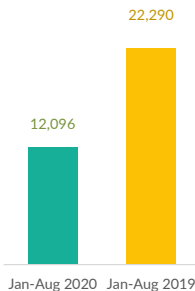

ITALY WEEKLY SNAPSHOT (01 NOV - 08 NOV 2020)

Sea arrivals*

Top 10 most common countries of origin

Daily sea arrivals last week (01 Nov - 08 Nov 2020)

Sea arrivals by gender and age, Jan - Oct 2020

Weekly sea arrivals last year

New Asylum applications, Jan-Aug 2019 vs Jan-Aug 2020

New Asylum applications by month, 2019 vs 2020

Applications are not necessarily lodged by new arrivals

First Instance RSD Decisions, Jan-Jun 2020

Total first-instance decisions (Jan-Jun 2020) **21,905**
 Total pending cases (Jan-Aug 2020) **53,923**