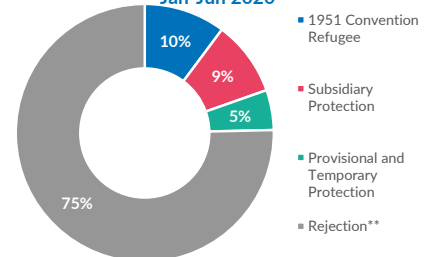

ITALY WEEKLY SNAPSHOT (01 NOV - 08 NOV 2020)

Sea arrivals*

Top 10 most common countries of origin

Daily sea arrivals last week (01 Nov - 08 Nov 2020)

Sea arrivals by gender and age, Jan - Oct 2020

Weekly sea arrivals last year

New Asylum applications, Jan-Aug 2019 vs Jan-Aug 2020

New Asylum applications by month, 2019 vs 2020

Applications are not necessarily lodged by new arrivals

First Instance RSD Decisions, Jan-Jun 2020

Total first-instance decisions (Jan-Jun 2020) **21,905**
 Total pending cases (Jan-Aug 2020) **53,923**

* The charts above are based on figures from the Italian Ministry of Interior and UNHCR estimates. All figures are provisional and subject to change. Please note that, in addition to sea arrivals, Italy also receives land arrivals and air arrivals. The present document focuses on sea arrivals only, as per official figures provided by the Italian Ministry of Interior
 ** Rejection* includes all cases closed, including decisions not taken on the merits, such as inadmissibility decisions and no-shows.