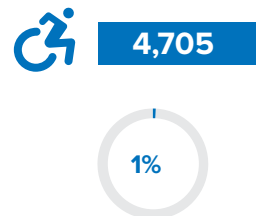

PERSONS WITH DISABILITIES³