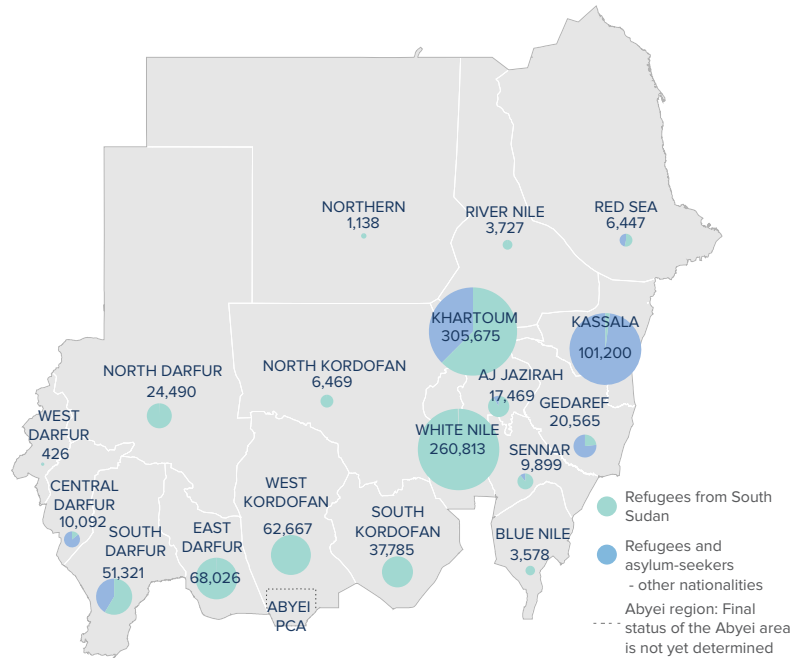

Total Refugees and Asylum-seekers **991,787**

COUNTRY OF ORIGIN

¹ Total number of Syrian refugees reflects both individuals registered by UNHCR and COR, and IPP statistics on annual arrivals and departures from 2011 to 2018

POPULATION BY STATE

The boundaries and names shown and the designations used on this map do not imply official endorsement or acceptance by the United Nations.

REGISTRATION STATUS

POPULATION DISTRIBUTION