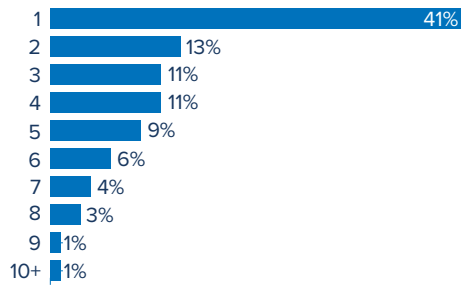

FAMILY SIZE³