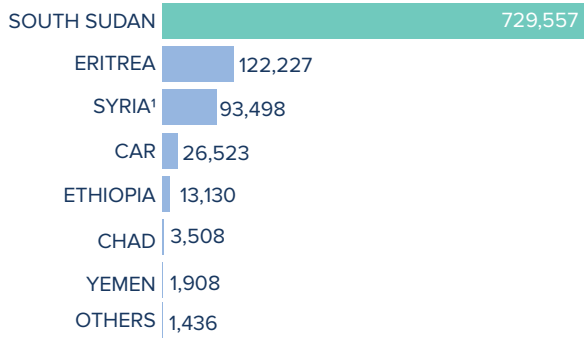

Total Refugees and Asylum-seekers **991,787**

COUNTRY OF ORIGIN

¹ Total number of Syrian refugees reflects both individuals registered by UNHCR and COR, and IPP statistics on annual arrivals and departures from 2011 to 2018