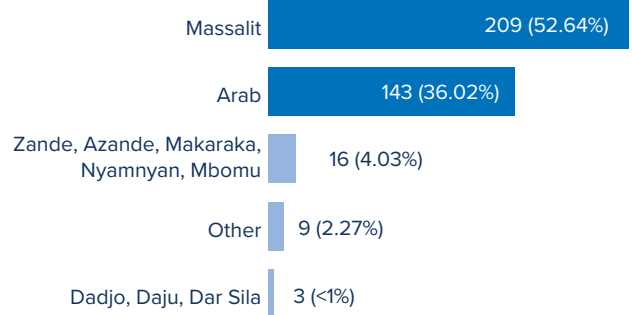

Total number of refugees **397**

Total number of household **146**

42% Women headed households

1% Child headed households

BREAKDOWN BY SPECIFIC NEEDS

AGE-GENDER BREAKDOWN

22% Men

21% Women

29% Boys

28% Girls

BREAKDOWN BY ETHNICITY

REFUGEES BY STATE IN COUNTRY OF ORIGIN

TOP 5 STATES OF ORIGIN IN SUDAN

TOP 10 LOCATIONS OF ORIGIN IN SUDAN

The map excludes 70 individuals whose State of origin was not specified in the records