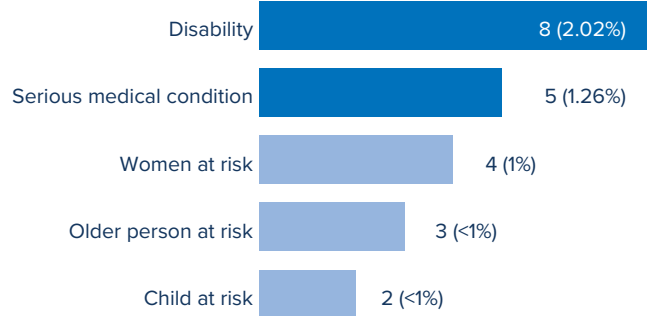

Total number of refugees **397**

Total number of household **146**

42% Women headed households

1% Child headed households

BREAKDOWN BY SPECIFIC NEEDS

AGE-GENDER BREAKDOWN

22% Men

21% Women