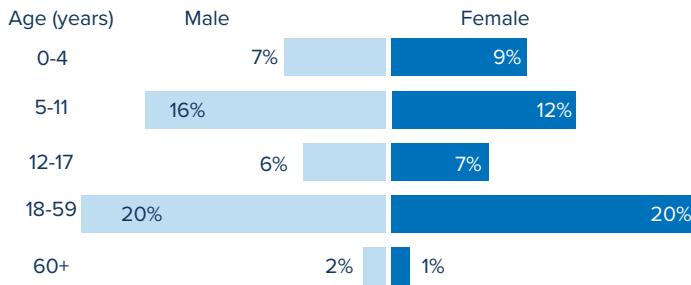

Total number of refugees **397**

Total number of household **146**

42% Women headed households

1% Child headed households

BREAKDOWN BY SPECIFIC NEEDS

AGE-GENDER BREAKDOWN

22% Men

21% Women

29% Boys

28% Girls

BREAKDOWN BY ETHNICITY

REFUGEES BY STATE IN COUNTRY OF ORIGIN

TOP 5 STATES OF ORIGIN IN SUDAN

TOP 10 LOCATIONS OF ORIGIN IN SUDAN

The map excludes 70 individuals whose State of origin was not specified in the records