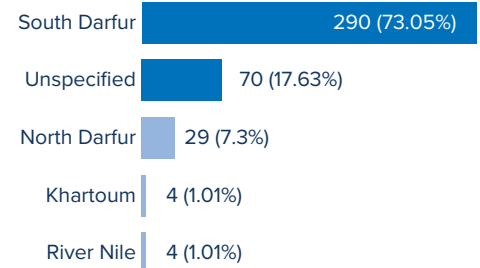

29% Boys

28% Girls

BREAKDOWN BY ETHNICITY

REFUGEES BY STATE IN COUNTRY OF ORIGIN

TOP 5 STATES OF ORIGIN IN SUDAN

TOP 10 LOCATIONS OF ORIGIN IN SUDAN

The map excludes 70 individuals whose State of origin was not specified in the records