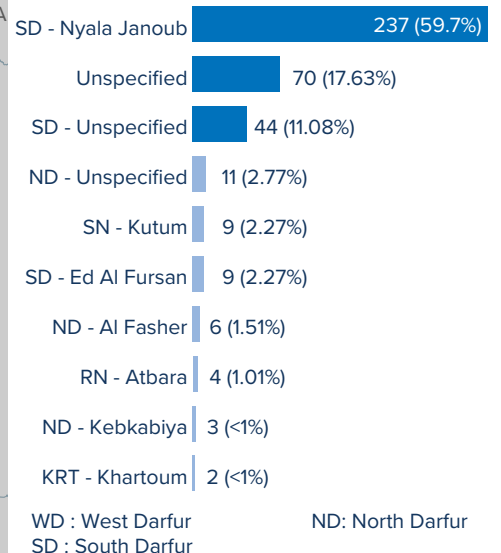

Total number of refugees **397**

Total number of household **146**

42% Women headed households

1% Child headed households

BREAKDOWN BY SPECIFIC NEEDS

AGE-GENDER BREAKDOWN

22% Men

21% Women

29% Boys

28% Girls

BREAKDOWN BY ETHNICITY

REFUGEES BY STATE IN COUNTRY OF ORIGIN

TOP 5 STATES OF ORIGIN IN SUDAN

TOP 10 LOCATIONS OF ORIGIN IN SUDAN

The map excludes 70 individuals whose State of origin was not specified in the records

The boundaries and names shown and the designations used on this map do not imply official endorsement or acceptance by the United Nations.