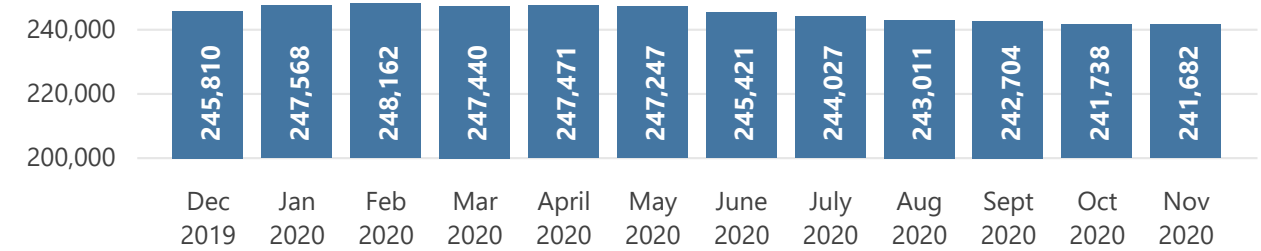

Camp and Urban Population

Population Trend

Governorate	Individuals	Household	% of Total
Erbil	122,666	38,705	50.76%
Erbil Urban	92,740	31,789	38.37%
Darashakran Camp	11,641	2,580	4.82%
Qushtapa Camp	8,282	1,996	3.43%
Kawergosk Camp	7,746	1,860	3.21%
Basirma Camp	2,257	480	0.93%
Duhok	84,188	22,420	34.83%
Domiz Camp	30,680	7,438	12.69%
Duhok Urban	28,160	8,801	11.65%
Domiz Camp 2	10,840	2,584	4.49%
Gawilan Camp	9,161	2,138	3.79%
Bardarash Camp	4,276	1,193	1.77%
Akre Settlement	1,071	266	0.44%
Sulaymaniyah	31,313	9,913	12.96%
Sulaymaniyah Urban	22,689	8,008	9.39%
Arbat Camp	8,624	1,905	3.57%
Other	3,515	1,488	1.45%
Other Urban Locations	3,515	1,488	1.45%
Total	241,682	72,526	100.00%