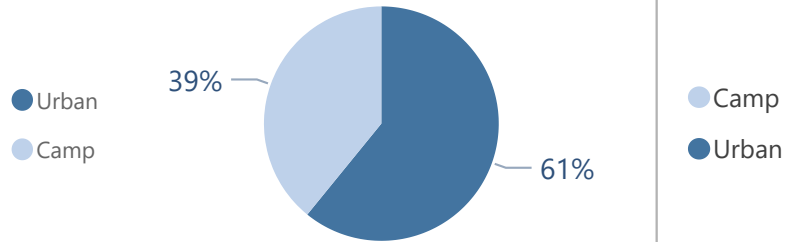

Camp and Urban Population

Population Trend

Governorate	Individuals	Household	% of Total
Erbil	122,666	38,705	50.76%
Erbil Urban	92,740	31,789	38.37%
Darashakran Camp	11,641	2,580	4.82%
Qushtapa Camp	8,282	1,996	3.43%
Kawergosk Camp	7,746	1,860	3.21%
Basirma Camp	2,257	480	0.93%
Duhok	84,188	22,420	34.83%
Domiz Camp	30,680	7,438	12.69%
Duhok Urban	28,160	8,801	11.65%
Domiz Camp 2	10,840	2,584	4.49%
Gawilan Camp	9,161	2,138	3.79%
Bardarash Camp	4,276	1,193	1.77%
Akre Settlement	1,071	266	0.44%
Sulaymaniyah	31,313	9,913	12.96%
Sulaymaniyah Urban	22,689	8,008	9.39%
Arbat Camp	8,624	1,905	3.57%
Other	3,515	1,488	1.45%
Other Urban Locations	3,515	1,488	1.45%
Total	241,682	72,526	100.00%