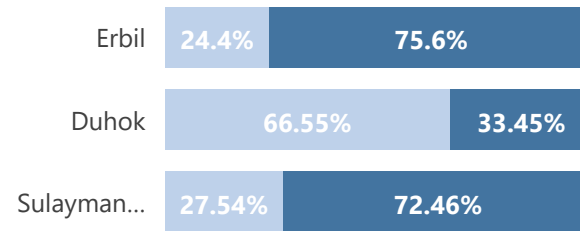

Camp and Urban Population

Population Trend

Governorate	Individuals	Household	% of Total
Erbil	122,666	38,705	50.76%
Erbil Urban	92,740	31,789	38.37%
Darashakran Camp	11,641	2,580	4.82%
Qushtapa Camp	8,282	1,996	3.43%
Kawergosk Camp	7,746	1,860	3.21%
Basirma Camp	2,257	480	0.93%
Duhok	84,188	22,420	34.83%
Domiz Camp	30,680	7,438	12.69%
Duhok Urban	28,160	8,801	11.65%
Domiz Camp 2	10,840	2,584	4.49%
Gawilan Camp	9,161	2,138	3.79%
Bardarash Camp	4,276	1,193	1.77%
Akre Settlement	1,071	266	0.44%
Sulaymaniyah	31,313	9,913	12.96%
Sulaymaniyah Urban	22,689	8,008	9.39%
Arbat Camp	8,624	1,905	3.57%
Other	3,515	1,488	1.45%
Other Urban Locations	3,515	1,488	1.45%
Total	241,682	72,526	100.00%