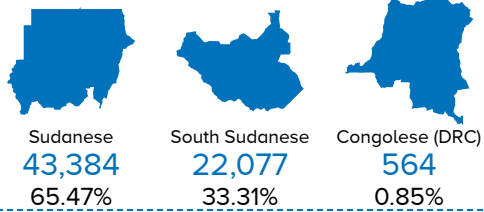

DISPLACEMENT

66,269
Refugees and Asylum Seekers
November-2020

Top Nationalities of Refugees

8,312
Internally Displaced Persons
DTM 23

85,602
Returnees IDPs
VAS Round 6

PARTNERSHIP

19 Partners
ARRA, NRC, UN-UNICEF, LWF, RaDO, TAAAC, IRC, UN-UNHCR, CISP, GN, ANE, PI, AICS, GAIA, British Council, DICAC, UN-WFP, NRDEP, UN-IOM

SECURITY INCIDENTS (LAST 12 MONTHS)

14-Dec-2019 to 14-Dec-2020
28 Security Incidents **180** Fatalities

Benishangul-Gumuz 8 Refugee Sites

- ARRA, NRC, UN-UNICEF
- ARRA
- LWF, ARRA, RaDO, TAAAC, UN-UNICEF, IRC
- UN-UNHCR
- ARRA, TAAAC, UN-UNHCR, IRC
- CISP, LWF, NRC, GN, UN-UNHCR
- ARRA, UN-UNHCR
- ANE
- PI, UN-UNHCR, UN-UNICEF
- CISP, AICS, GAIA
- British Council, PI, ARRA, DICAC, NRC, UN-UNHCR, UN-UNICEF
- ARRA, UN-WFP
- ARRA, UN-UNHCR
- CISP, LWF, AICS, NRDEP
- UN-UNICEF, IRC
- UN-UNHCR
- LWF, PI, RaDO, UN-IOM, UN-UNHCR