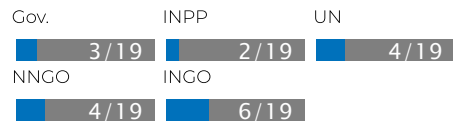

DISPLACEMENT

66,269
Refugees and Asylum Seekers
November-2020

Top Nationalities of Refugees

8,312
Internally Displaced Persons
DTM 23

85,602
Returnees IDPs
VAS Round 6

PARTNERSHIP

19 Partners
ARRA, NRC, UN-UNICEF, LWF, RaDO, TAAAC, IRC, UN-UNHCR, CISP, GN, ANE, PI, AICS, GAIA, British Council, DICAC, UN-WFP, NRDEP, UN-IOM

SECURITY INCIDENTS (LAST 12 MONTHS)

14-Dec-2019 to 14-Dec-2020
28 Security Incidents **180** Fatalities

Benishangul-Gumuz 8 Refugee Sites

- ARRA, NRC, UN-UNICEF
- ARRA
- LWF, ARRA, RaDO, TAAAC, UN-UNICEF, IRC
- UN-UNHCR
- ARRA, TAAAC, UN-UNHCR, IRC
- CISP, LWF, NRC, GN, UN-UNHCR
- ARRA, UN-UNHCR
- ANE
- PI, UN-UNHCR, UN-UNICEF
- CISP, AICS, GAIA
- British Council, PI, ARRA, DICAC, NRC, UN-UNHCR, UN-UNICEF
- ARRA, UN-WFP
- ARRA, UN-UNHCR
- CISP, LWF, AICS, NRDEP
- UN-UNICEF, IRC
- UN-UNHCR
- LWF, PI, RaDO, UN-IOM, UN-UNHCR