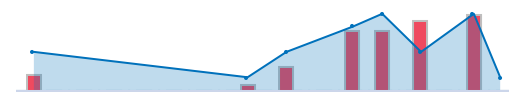

DISPLACEMENT

66,269
Refugees and Asylum Seekers
November-2020

Top Nationalities of Refugees

8,312
Internally Displaced Persons
DTM 23

85,602
Returnees IDPs
VAS Round 6

PARTNERSHIP

19 Partners
ARRA, NRC, UN-UNICEF, LWF, RaDO, TAAAC, IRC, UN-UNHCR, CISP, GN, ANE, PI, AICS, GAIA, British Council, DICAC, UN-WFP, NRDEP, UN-IOM

SECURITY INCIDENTS (LAST 12 MONTHS)

14-Dec-2019 to 14-Dec-2020
28 Security Incidents **180** Fatalities

Benishangul-Gumuz 8 Refugee Sites

- ARRA, NRC, UN-UNICEF
- ARRA
- LWF, ARRA, RaDO, TAAAC, UN-UNICEF, IRC
- UN-UNHCR
- ARRA, TAAAC, UN-UNHCR, IRC
- CISP, LWF, NRC, GN, UN-UNHCR
- ARRA, UN-UNHCR
- ANE
- PI, UN-UNHCR, UN-UNICEF
- CISP, AICS, GAIA
- British Council, PI, ARRA, DICAC, NRC, UN-UNHCR, UN-UNICEF
- ARRA, UN-WFP
- ARRA, UN-UNHCR
- CISP, LWF, AICS, NRDEP
- UN-UNICEF, IRC
- UN-UNHCR
- LWF, PI, RaDO, UN-IOM, UN-UNHCR

The boundaries and names shown, and the designations used on this map do not imply official endorsement or acceptance by the United Nations. The data is based on reports and can be considered as indicative.

For more information, please contact **Stanyslas Matayo UNHCR Information Management Officer** at the following email address matayo@unhcr.org.

Create Date: 14-December-2020
Data Source: proGres Database, MapGlyphs, RRRPM, Armed Conflict Location and Event Data Project (ACLED); acleddata.com
IDP Data Source: DTM 23, VAS Round 6

Web Resource: <https://data2.unhcr.org/en/country/eth>