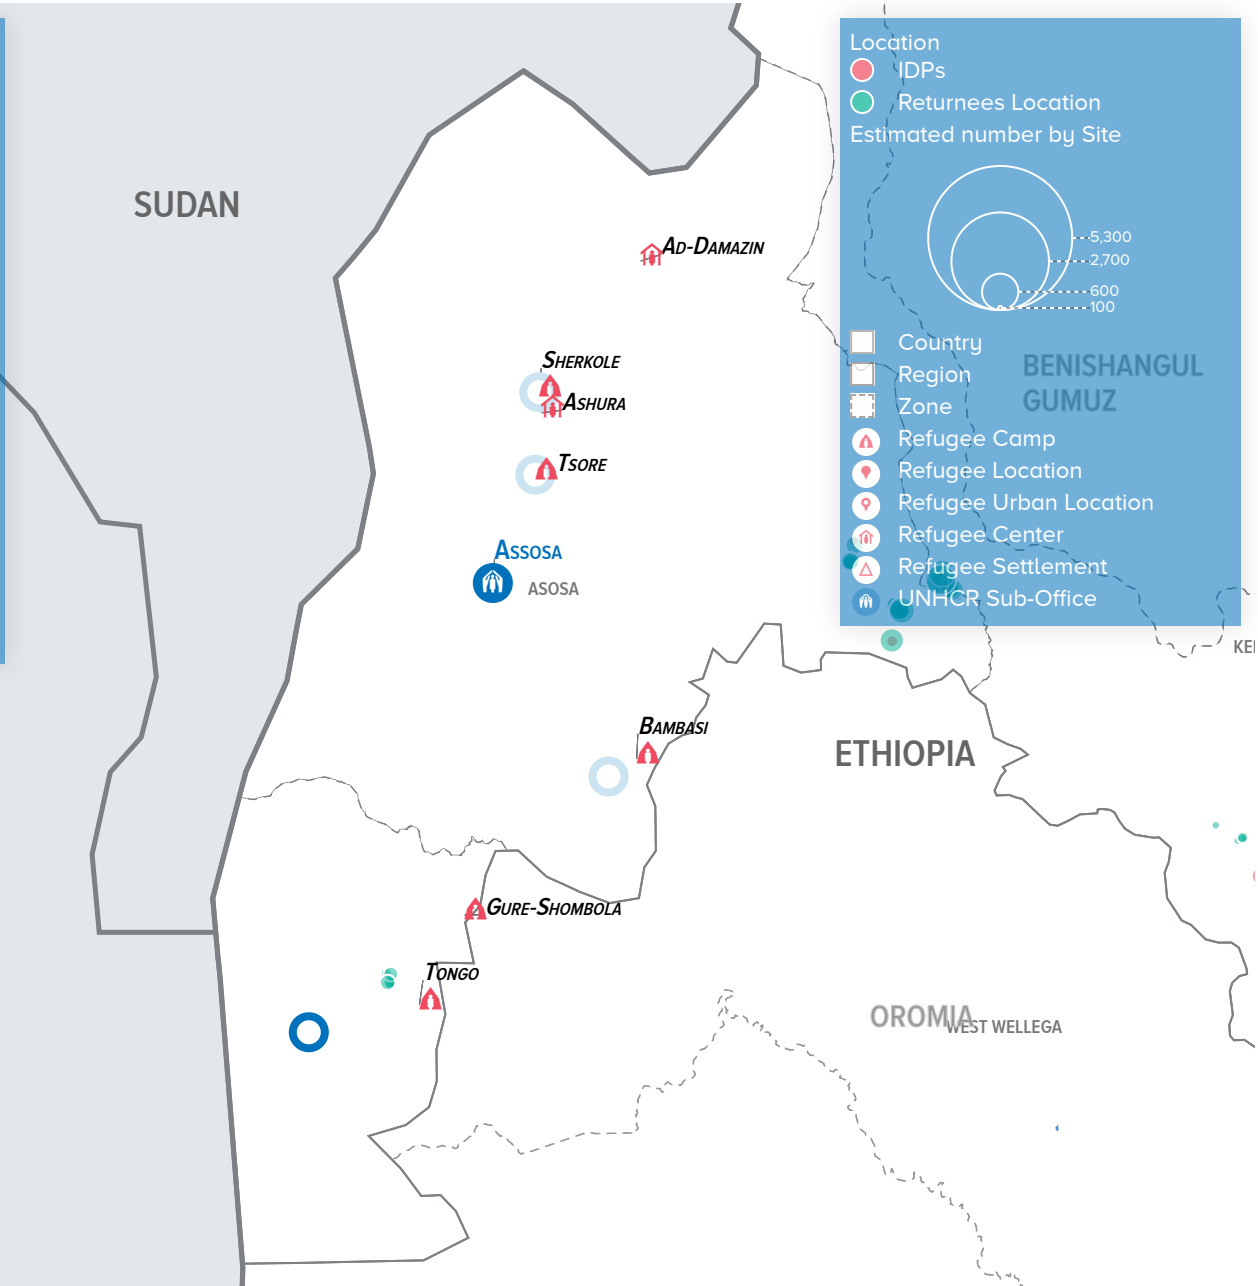

DISPLACEMENT

66,269
Refugees and Asylum Seekers
November-2020

Top Nationalities of Refugees

8,312
Internally Displaced Persons
DTM 23

85,602
Returnees IDPs
VAS Round 6

PARTNERSHIP

19 Partners
ARRA, NRC, UN-UNICEF, LWF, RaDO, TAAAC, IRC, UN-UNHCR, CISP, GN, ANE, PI, AICS, GAIA, British Council, DICAC, UN-WFP, NRDEP, UN-IOM

SECURITY INCIDENTS (LAST 12 MONTHS)

14-Dec-2019 to 14-Dec-2020
28 Security Incidents **180** Fatalities

Benishangul-Gumuz 8 Refugee Sites

- ARRA, NRC, UN-UNICEF
- ARRA
- LWF, ARRA, RaDO, TAAAC, UN-UNICEF, IRC
- UN-UNHCR
- ARRA, TAAAC, UN-UNHCR, IRC
- CISP, LWF, NRC, GN, UN-UNHCR
- ARRA, UN-UNHCR
- ANE
- PI, UN-UNHCR, UN-UNICEF
- CISP, AICS, GAIA
- British Council, PI, ARRA, DICAC, NRC, UN-UNHCR, UN-UNICEF
- ARRA, UN-WFP
- ARRA, UN-UNHCR
- CISP, LWF, AICS, NRDEP
- UN-UNICEF, IRC
- UN-UNHCR
- LWF, PI, RaDO, UN-IOM, UN-UNHCR

The boundaries and names shown, and the designations used on this map do not imply official endorsement or acceptance by the United Nations. The data is based on reports and can be considered as indicative.

Web Resource: <https://data2.unhcr.org/en/country/eth>