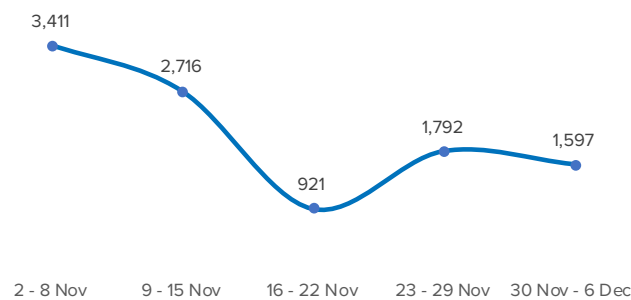

SPAIN Weekly snapshot - Week 49 (30 Nov - 06 Dec 2020)

The charts below are based on figures from the Ministry of Interior and UNHCR estimates. All figures are provisional and subject to change

Refugees & migrants: sea and land arrivals in week 49¹

Avg. weekly arrivals in Dec so far²
Dif. 2019: %

Avg. weekly arrivals in Dec so far²
Dif. 2019: %

Avg. weekly arrivals in Dec so far²
Dif. 2019: %

Sea and land arrivals during the last five weeks¹

Arrivals per month²