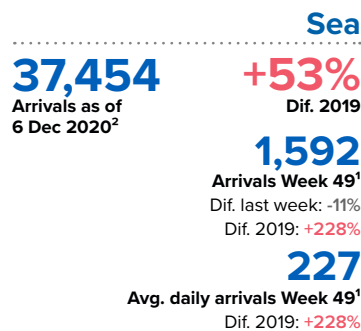

SPAIN Weekly snapshot - Week 49 (30 Nov - 06 Dec 2020)

The charts below are based on figures from the Ministry of Interior and UNHCR estimates. All figures are provisional and subject to change

Refugees & migrants: sea and land arrivals in week 49¹

Avg. weekly arrivals in Dec so far²
Dif. 2019: %

Avg. weekly arrivals in Dec so far²
Dif. 2019: %

Avg. weekly arrivals in Dec so far²
Dif. 2019: %

Sea and land arrivals during the last five weeks¹

Arrivals per month²