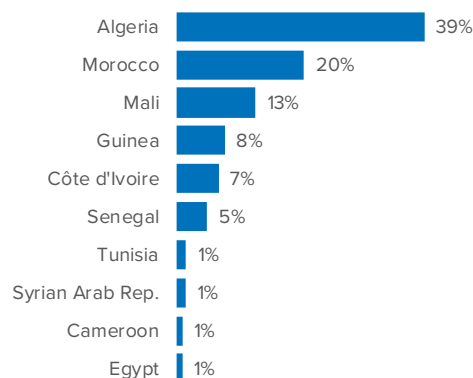

Most common nationalities, Jan - Sep 2020²