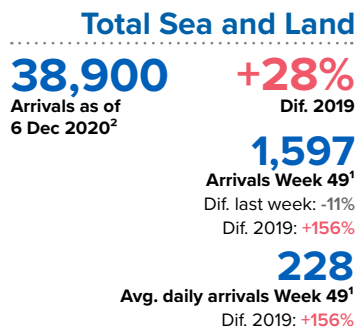

SPAIN Weekly snapshot - Week 49 (30 Nov - 06 Dec 2020)

The charts below are based on figures from the Ministry of Interior and UNHCR estimates. All figures are provisional and subject to change

Refugees & migrants: sea and land arrivals in week 49¹

Avg. weekly arrivals in Dec so far²
Dif. 2019: %

Avg. weekly arrivals in Dec so far²
Dif. 2019: %

Avg. weekly arrivals in Dec so far²
Dif. 2019: %

Sea and land arrivals during the last five weeks¹

Arrivals per month²