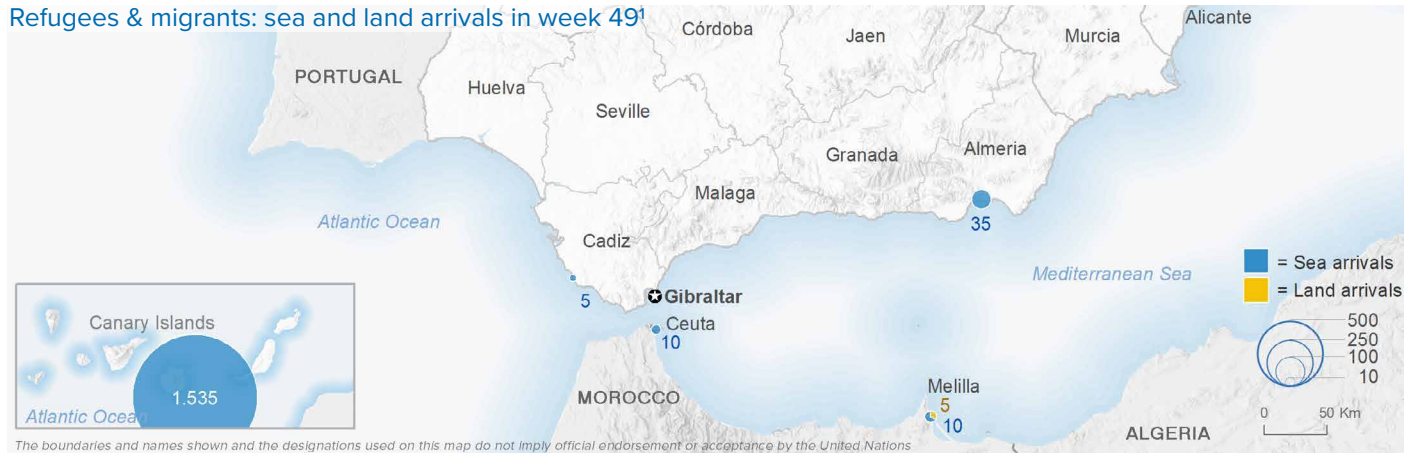

SPAIN Weekly snapshot - Week 49 (30 Nov - 06 Dec 2020)

The charts below are based on figures from the Ministry of Interior and UNHCR estimates. All figures are provisional and subject to change

Refugees & migrants: sea and land arrivals in week 49¹