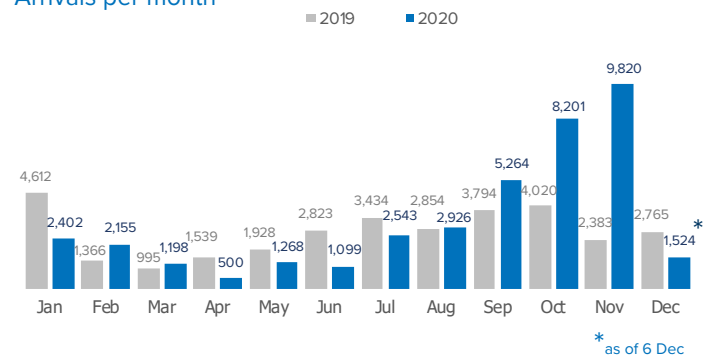

SPAIN Weekly snapshot - Week 49 (30 Nov - 06 Dec 2020)

The charts below are based on figures from the Ministry of Interior and UNHCR estimates. All figures are provisional and subject to change

Refugees & migrants: sea and land arrivals in week 49¹

Avg. weekly arrivals in Dec so far²
Dif. 2019: %

Avg. weekly arrivals in Dec so far²
Dif. 2019: %

Avg. weekly arrivals in Dec so far²
Dif. 2019: %

Sea and land arrivals during the last five weeks¹

Arrivals per month²

Most common nationalities, Jan - Sep 2020²

Demographic breakdown, Jan - Sep 2020²