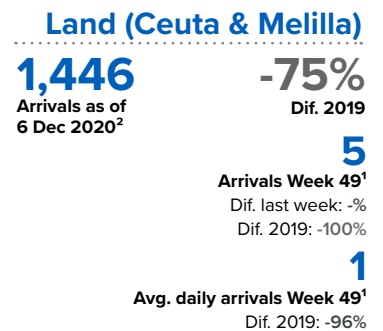

SPAIN Weekly snapshot - Week 49 (30 Nov - 06 Dec 2020)

The charts below are based on figures from the Ministry of Interior and UNHCR estimates. All figures are provisional and subject to change

Refugees & migrants: sea and land arrivals in week 49¹

Avg. weekly arrivals in Dec so far²
Dif. 2019: %

Avg. weekly arrivals in Dec so far²
Dif. 2019: %

Avg. weekly arrivals in Dec so far²
Dif. 2019: %

Sea and land arrivals during the last five weeks¹

Arrivals per month²