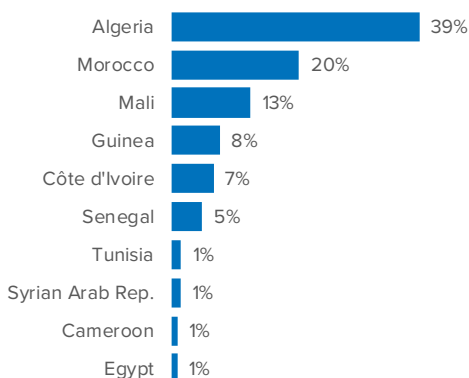

Most common nationalities, Jan - Sep 2020²