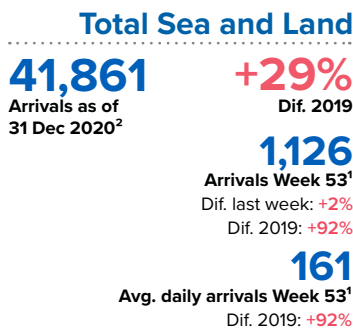

SPAIN Weekly snapshot - Week 53 (28 Dec 2020 - 03 Jan 2021)

The charts below are based on figures from the Ministry of Interior and UNHCR estimates. All figures are provisional and subject to change

Refugees & migrants: sea and land arrivals in week 53¹

Avg. weekly arrivals in Dec so far²
Dif. 2019:

Avg. weekly arrivals in Dec so far²
Dif. 2019:

Avg. weekly arrivals in Dec so far²
Dif. 2019:

Sea and land arrivals during the last five weeks¹

Arrivals per month²