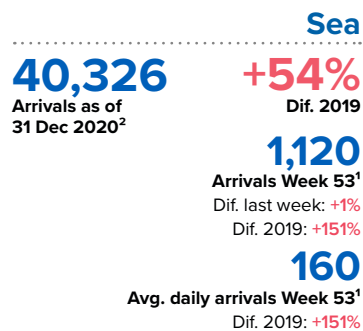

SPAIN Weekly snapshot - Week 53 (28 Dec 2020 - 03 Jan 2021)

The charts below are based on figures from the Ministry of Interior and UNHCR estimates. All figures are provisional and subject to change

Refugees & migrants: sea and land arrivals in week 53¹

Avg. weekly arrivals in Dec so far²
Dif. 2019:

Avg. weekly arrivals in Dec so far²
Dif. 2019:

Avg. weekly arrivals in Dec so far²
Dif. 2019:

Sea and land arrivals during the last five weeks¹

Arrivals per month²