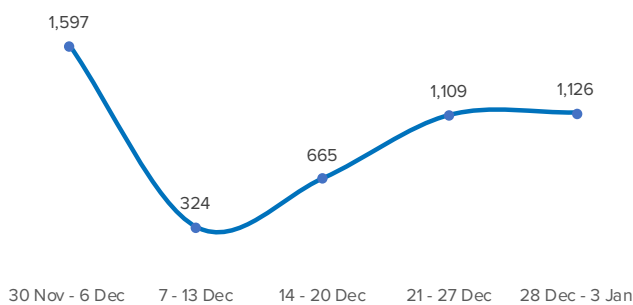

SPAIN Weekly snapshot - Week 53 (28 Dec 2020 - 03 Jan 2021)

The charts below are based on figures from the Ministry of Interior and UNHCR estimates. All figures are provisional and subject to change

Refugees & migrants: sea and land arrivals in week 53¹

Avg. weekly arrivals in Dec so far²
Dif. 2019:

Avg. weekly arrivals in Dec so far²
Dif. 2019:

Avg. weekly arrivals in Dec so far²
Dif. 2019:

Sea and land arrivals during the last five weeks¹

Arrivals per month²