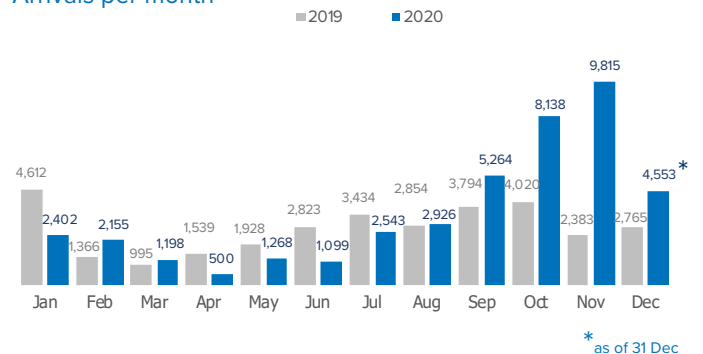

SPAIN Weekly snapshot - Week 53 (28 Dec 2020 - 03 Jan 2021)

The charts below are based on figures from the Ministry of Interior and UNHCR estimates. All figures are provisional and subject to change

Refugees & migrants: sea and land arrivals in week 53¹

Avg. weekly arrivals in Dec so far²
Dif. 2019:

Avg. weekly arrivals in Dec so far²
Dif. 2019:

Avg. weekly arrivals in Dec so far²
Dif. 2019:

Sea and land arrivals during the last five weeks¹

Arrivals per month²

Most common nationalities, Jan - Sep 2020²

Demographic breakdown, Jan - Sep 2020²