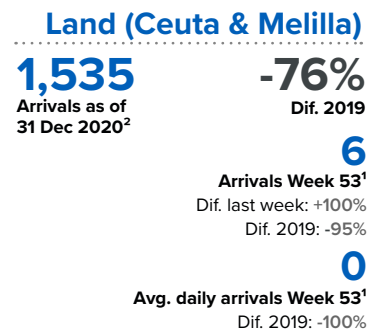

SPAIN Weekly snapshot - Week 53 (28 Dec 2020 - 03 Jan 2021)

The charts below are based on figures from the Ministry of Interior and UNHCR estimates. All figures are provisional and subject to change

Refugees & migrants: sea and land arrivals in week 53¹

Avg. weekly arrivals in Dec so far²
Dif. 2019:

Avg. weekly arrivals in Dec so far²
Dif. 2019:

Avg. weekly arrivals in Dec so far²
Dif. 2019:

Sea and land arrivals during the last five weeks¹

Arrivals per month²