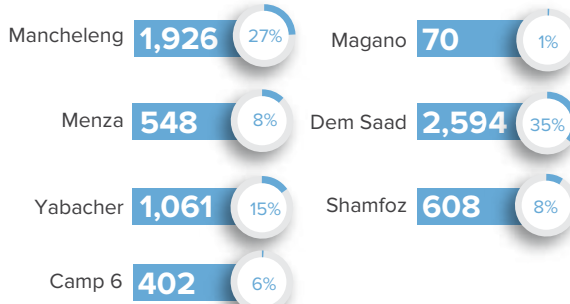

Arrivals from Ethiopia¹

7,209
Individuals

¹ The figures presented based on conducted assessment mission (local authorities and UNHCR) subject to change.

Currently at

Since the end of 2020, new arrivals have been reported in several border locations of Blue Nile State coming from Ethiopia's Benishangul Gumuz region.

UNHCR and partners continue to assess the situation and protection need of the newly arrived. The humanitarian assistance has been rolled out with nearly 1,000 asylum seekers receiving aid supplies, including food and access to health, water and sanitation facilities in Yabacher, on Sudan-Ethiopia border.