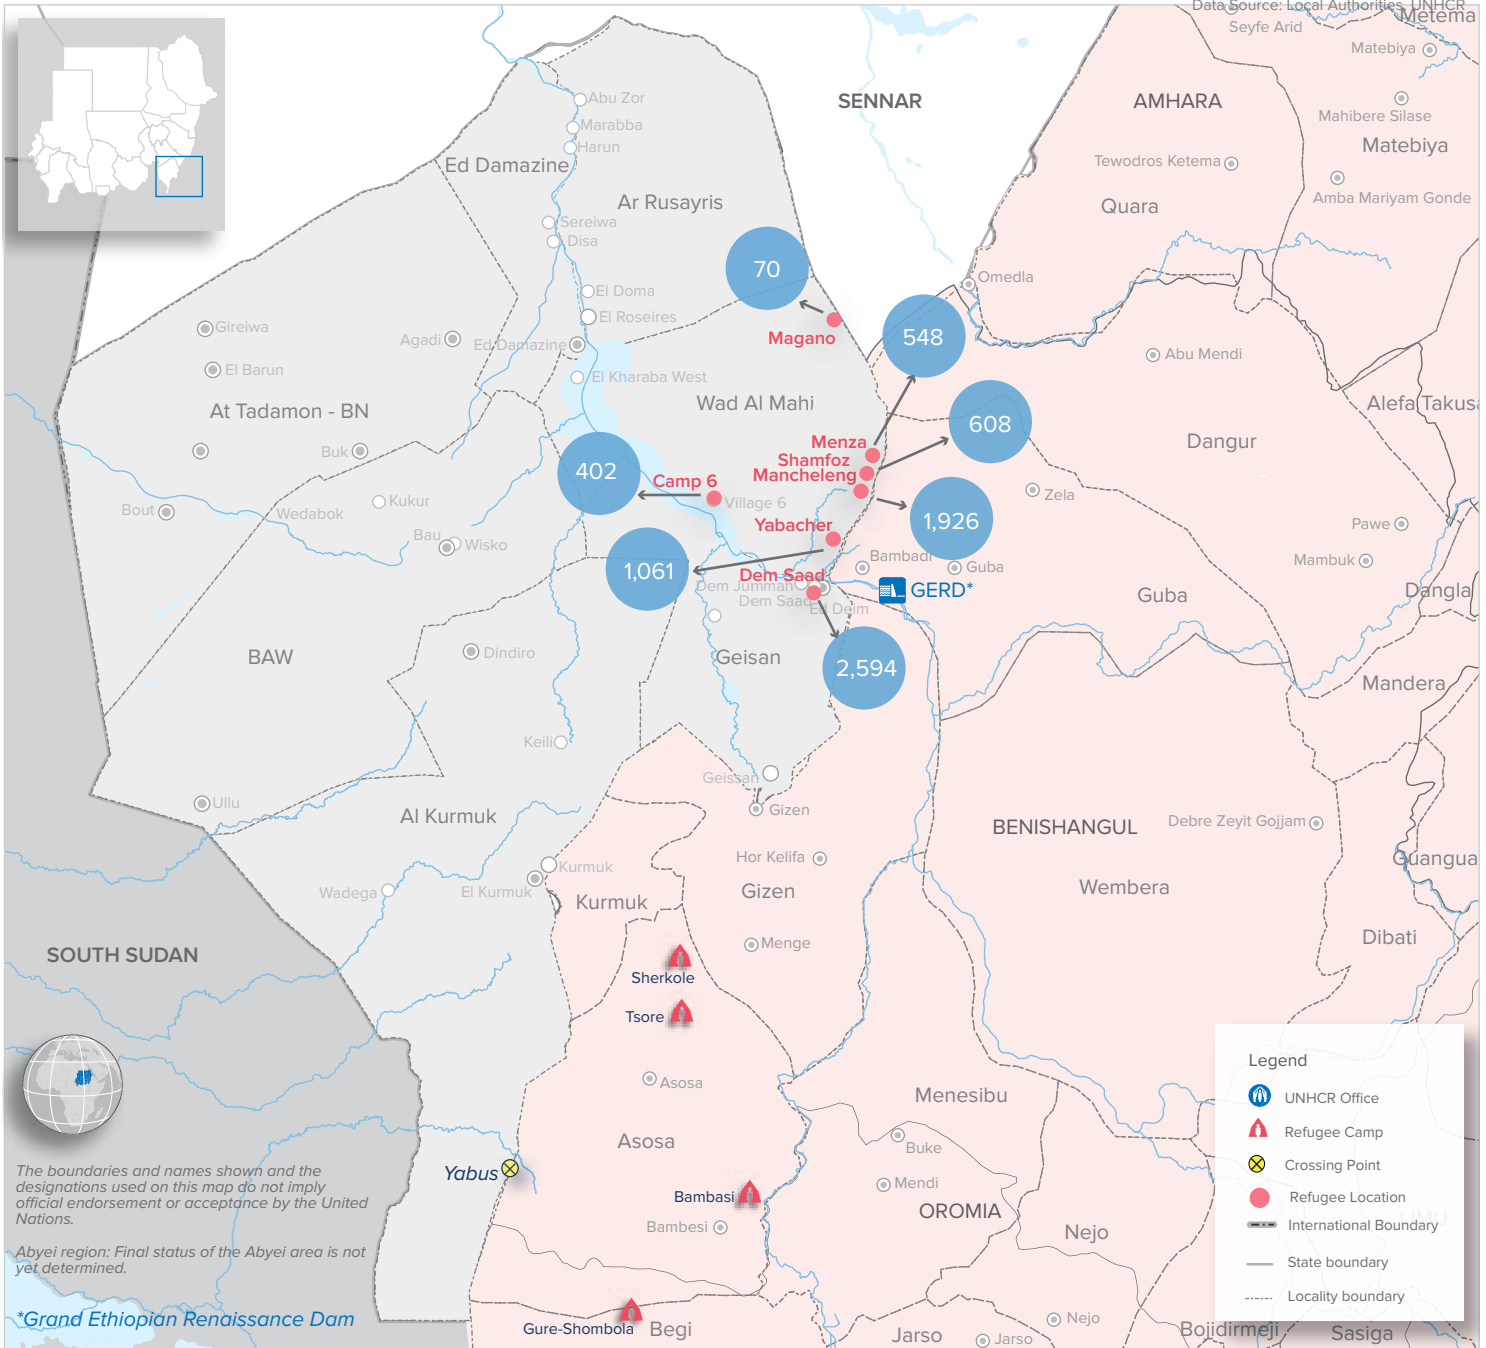

Reported Ethiopian Arrivals

The boundaries and names shown and the designations used on this map do not imply official endorsement or acceptance by the United Nations.

Abyei region: Final status of the Abyei area is not yet determined.

*Grand Ethiopian Renaissance Dam