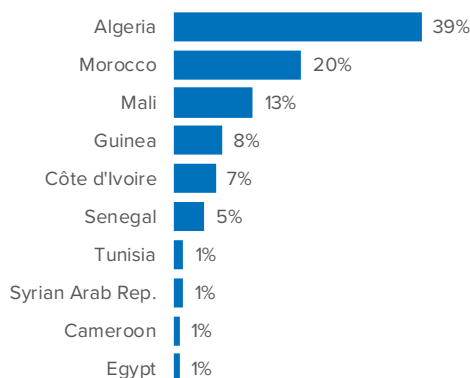

SPAIN Weekly snapshot - Week 12 (22 - 28 Mar 2021)

The charts below are based on figures from the Ministry of Interior and UNHCR estimates. All figures are provisional and subject to change

Refugees & migrants: sea and land arrivals in week 12¹

The boundaries and names shown and the designations used on this map do not imply official endorsement or acceptance by the United Nations

Total Sea and Land

Sea

Land (Ceuta & Melilla)

Sea and land arrivals during the last five weeks¹

Arrivals per month²

Most common nationalities, Jan - Sep 2020²

Demographic breakdown, Jan - Dec 2020²