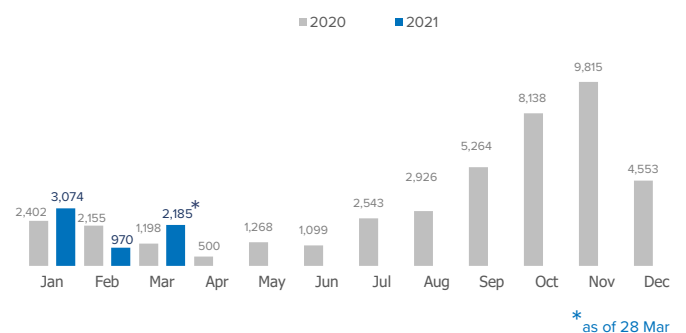

SPAIN Weekly snapshot - Week 12 (22 - 28 Mar 2021)

The charts below are based on figures from the Ministry of Interior and UNHCR estimates. All figures are provisional and subject to change

Refugees & migrants: sea and land arrivals in week 12¹

The boundaries and names shown and the designations used on this map do not imply official endorsement or acceptance by the United Nations

Total Sea and Land

Sea

Land (Ceuta & Melilla)

Sea and land arrivals during the last five weeks¹

Arrivals per month²

Most common nationalities, Jan - Sep 2020²

Demographic breakdown, Jan - Dec 2020²