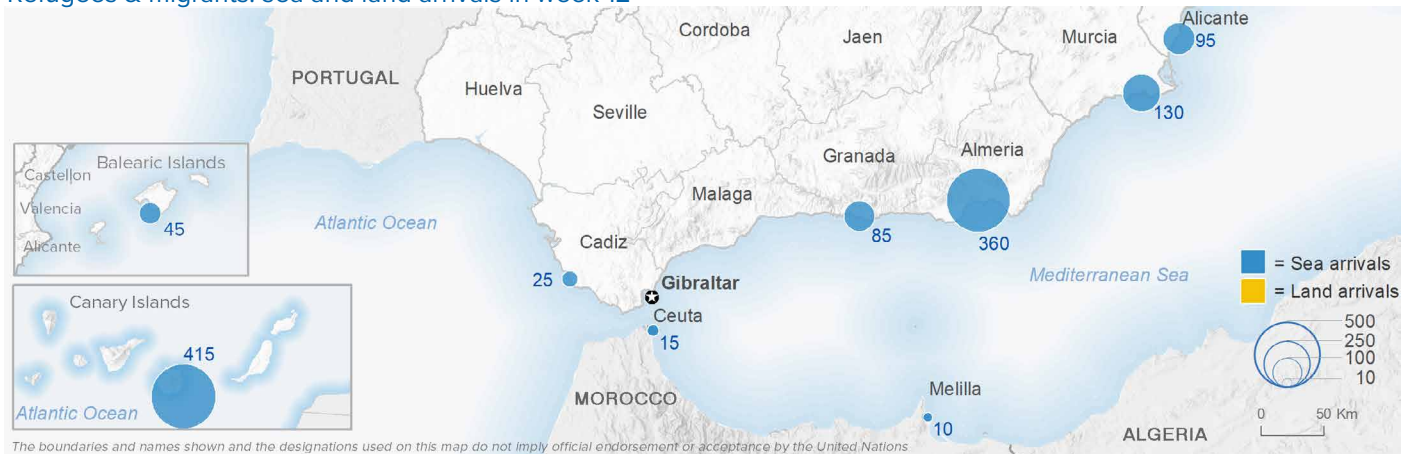

SPAIN Weekly snapshot - Week 12 (22 - 28 Mar 2021)

The charts below are based on figures from the Ministry of Interior and UNHCR estimates. All figures are provisional and subject to change

Refugees & migrants: sea and land arrivals in week 12¹

The boundaries and names shown and the designations used on this map do not imply official endorsement or acceptance by the United Nations

Total Sea and Land

Sea

Land (Ceuta & Melilla)

Sea and land arrivals during the last five weeks¹