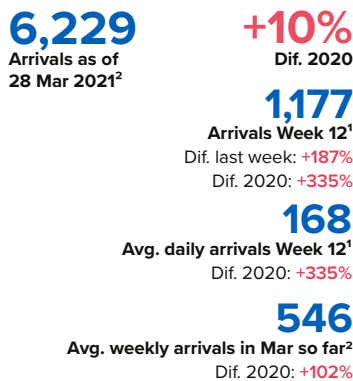

SPAIN Weekly snapshot - Week 12 (22 - 28 Mar 2021)

The charts below are based on figures from the Ministry of Interior and UNHCR estimates. All figures are provisional and subject to change

Refugees & migrants: sea and land arrivals in week 12¹

The boundaries and names shown and the designations used on this map do not imply official endorsement or acceptance by the United Nations

Total Sea and Land

Sea

Land (Ceuta & Melilla)

Sea and land arrivals during the last five weeks¹

Arrivals per month²

Most common nationalities, Jan - Sep 2020²

Demographic breakdown, Jan - Dec 2020²