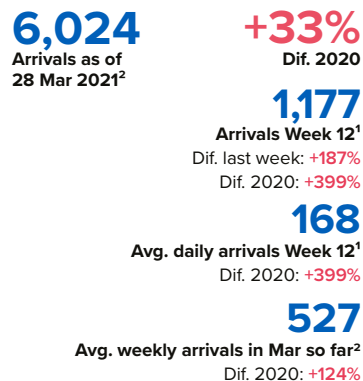

SPAIN Weekly snapshot - Week 12 (22 - 28 Mar 2021)

The charts below are based on figures from the Ministry of Interior and UNHCR estimates. All figures are provisional and subject to change

Refugees & migrants: sea and land arrivals in week 12¹

The boundaries and names shown and the designations used on this map do not imply official endorsement or acceptance by the United Nations

Total Sea and Land

Sea

Land (Ceuta & Melilla)

Sea and land arrivals during the last five weeks¹

Arrivals per month²

Most common nationalities, Jan - Sep 2020²

Demographic breakdown, Jan - Dec 2020²