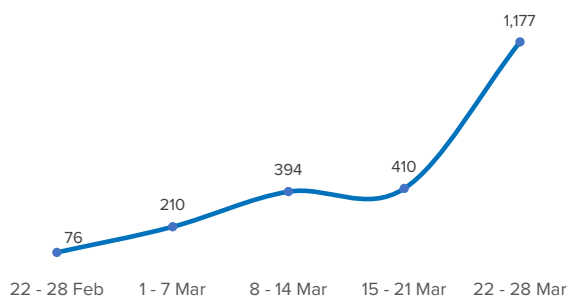

SPAIN Weekly snapshot - Week 12 (22 - 28 Mar 2021)

The charts below are based on figures from the Ministry of Interior and UNHCR estimates. All figures are provisional and subject to change

Refugees & migrants: sea and land arrivals in week 12¹

The boundaries and names shown and the designations used on this map do not imply official endorsement or acceptance by the United Nations

Total Sea and Land

Sea

Land (Ceuta & Melilla)

Sea and land arrivals during the last five weeks¹

Arrivals per month²

Most common nationalities, Jan - Sep 2020²

Demographic breakdown, Jan - Dec 2020²