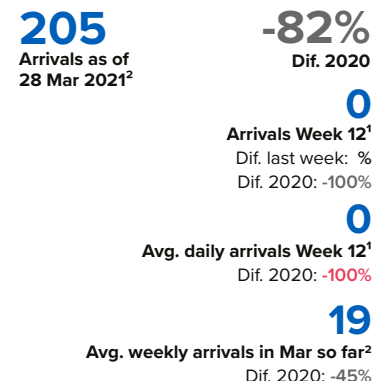

SPAIN Weekly snapshot - Week 12 (22 - 28 Mar 2021)

The charts below are based on figures from the Ministry of Interior and UNHCR estimates. All figures are provisional and subject to change

Refugees & migrants: sea and land arrivals in week 12¹

The boundaries and names shown and the designations used on this map do not imply official endorsement or acceptance by the United Nations

Total Sea and Land

Sea

Land (Ceuta & Melilla)

Sea and land arrivals during the last five weeks¹

Arrivals per month²

Most common nationalities, Jan - Sep 2020²

Demographic breakdown, Jan - Dec 2020²