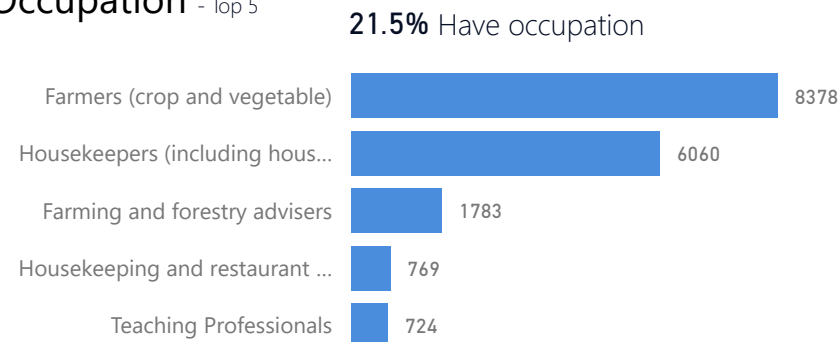

0

Women and Children

85%

200,939

Female

53%

124,331

Elderly

2%

5,782

Youth 15-24

23%

55,574

New Registration by Month

● New Registration ● Birth

Zones - Top 10

Country of Origin	Total
South Sudan	236,613
Sudan	102
Democratic Republic of the Congo	2
Congo, Republic of the	1

Occupation - Top 5

* Age is between 18 - 59 years for Occupation

Age & Gender Breakdown

Specific Needs - Top 7