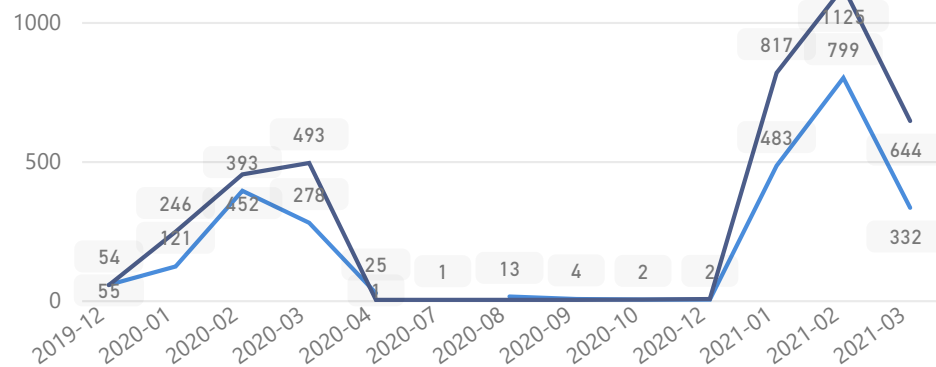

Uganda - Refugee Statistics March 2021 - Bidibidi

Total Population

236,718

Total Refugees

236,718

Total Households

42,700

Total Asylum-Seekers

0

Women and Children

85%

200,939

Female

53%

124,331

Elderly

2%

5,782

Youth 15-24

23%

55,574

New Registration by Month

● New Registration ● Birth

Zones - Top 10

Country of Origin	Total
South Sudan	236,613
Sudan	102
Democratic Republic of the Congo	2
Congo, Republic of the	1

Occupation - Top 5

* Age is between 18 - 59 years for Occupation

Age & Gender Breakdown

Specific Needs - Top 7