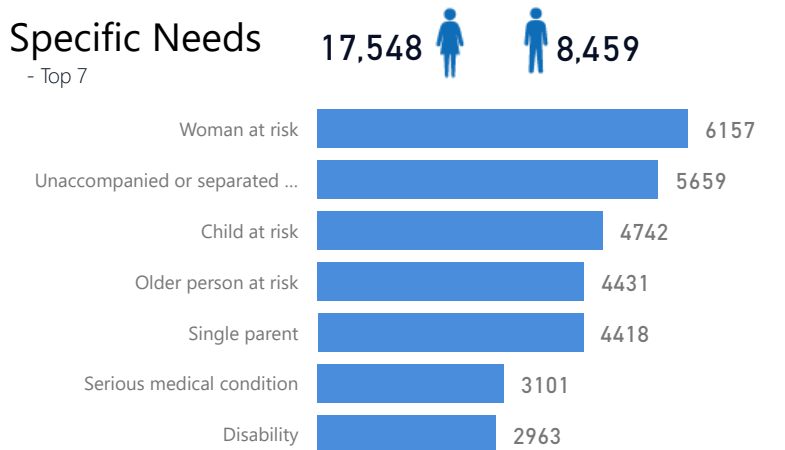

0

Women and Children

85%

200,939

Female

53%

124,331

Elderly

Country of Origin	Total
South Sudan	236,613
Sudan	102
Democratic Republic of the Congo	2
Congo, Republic of the	1

Occupation - Top 5

* Age is between 18 - 59 years for Occupation

Age & Gender Breakdown

Specific Needs - Top 7