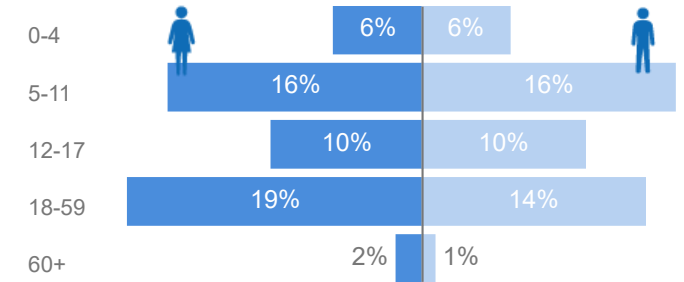

2%

5,782

Youth 15-24

23%

55,574

New Registration by Month

● New Registration ● Birth

Zones - Top 10

Level3	HHs	Individuals
Zone 3	11,244	55,291
Zone 2	8,413	52,486
Zone 5	9,604	50,802
Zone 1	7,364	45,410
Zone 4	6,070	32,707
Zone li	1	8
Zone Vi	1	7
Zone lii	1	5
Zone I	1	1
Zone Iv	1	1

Country of Origin

Country of Origin	Total
South Sudan	236,613
Sudan	102
Democratic Republic of the Congo	2
Congo, Republic of the	1

Occupation - Top 5

* Age is between 18 - 59 years for Occupation

Age & Gender Breakdown

Specific Needs - Top 7