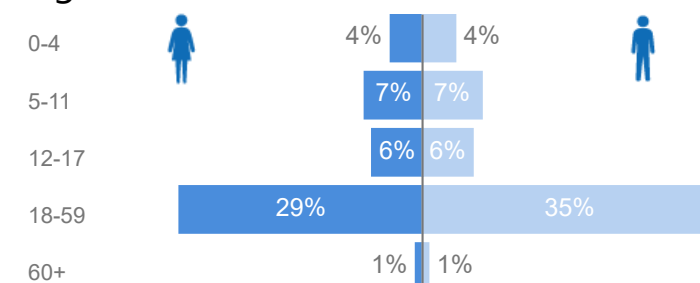

Country of Origin

Country of Origin	Total
Somalia	32,478
Democratic Republic of the Congo	26,165
Eritrea	15,339
South Sudan	6,114
Burundi	4,650
Ethiopia	2,387
Rwanda	2,050

Occupation - Top 5

* Age is between 18 - 59 years for Occupation

Age & Gender Breakdown

Specific Needs - Top 7

Assistance Status