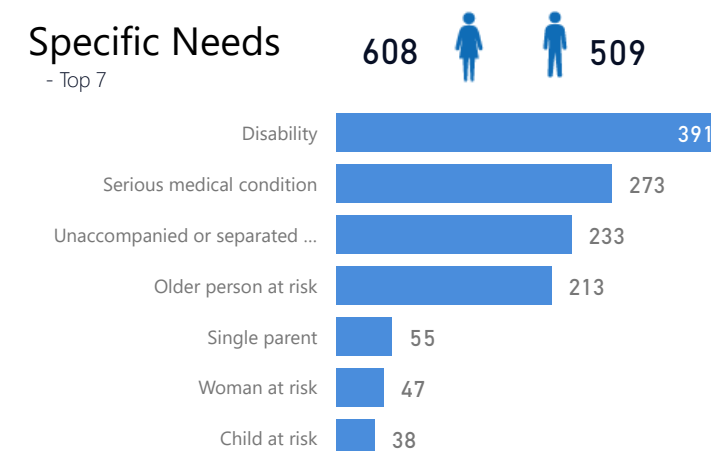

Country of Origin

Country of Origin	Total
Somalia	32,478
Democratic Republic of the Congo	26,165
Eritrea	15,339
South Sudan	6,114
Burundi	4,650
Ethiopia	2,387
Rwanda	2,050

Occupation - Top 5

* Age is between 18 - 59 years for Occupation

Age & Gender Breakdown

Specific Needs - Top 7

Assistance Status