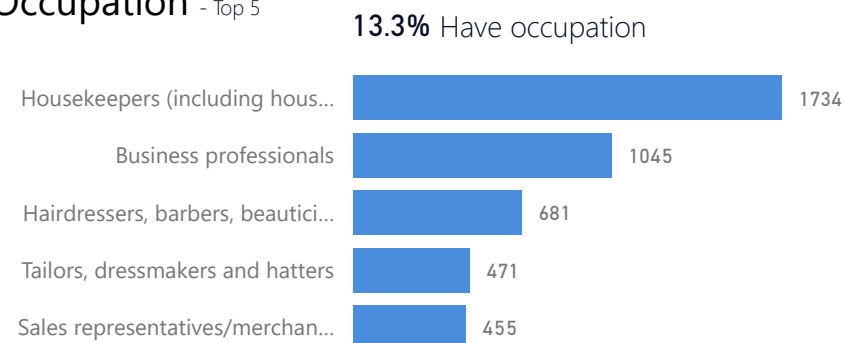

47%

42,740

Youth 15-24

27%

24,368

New Registration by Month

● New Registration ● Birth

Zones - Top 10

Country of Origin

Country of Origin	Total
Somalia	32,478
Democratic Republic of the Congo	26,165
Eritrea	15,339
South Sudan	6,114
Burundi	4,650
Ethiopia	2,387
Rwanda	2,050

Occupation - Top 5

* Age is between 18 - 59 years for Occupation