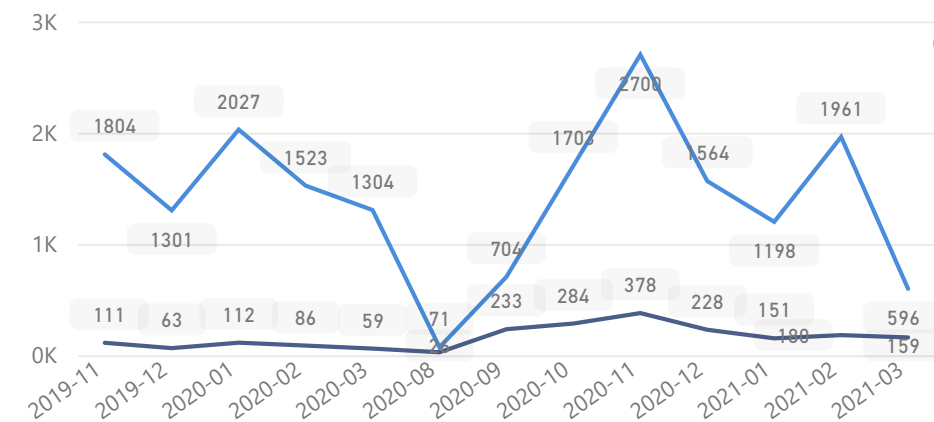

47%

42,740

Youth 15-24

27%

24,368

New Registration by Month

● New Registration ● Birth

Zones - Top 10

Country of Origin

Country of Origin	Total
Somalia	32,478
Democratic Republic of the Congo	26,165
Eritrea	15,339
South Sudan	6,114
Burundi	4,650
Ethiopia	2,387
Rwanda	2,050

Occupation - Top 5

* Age is between 18 - 59 years for Occupation