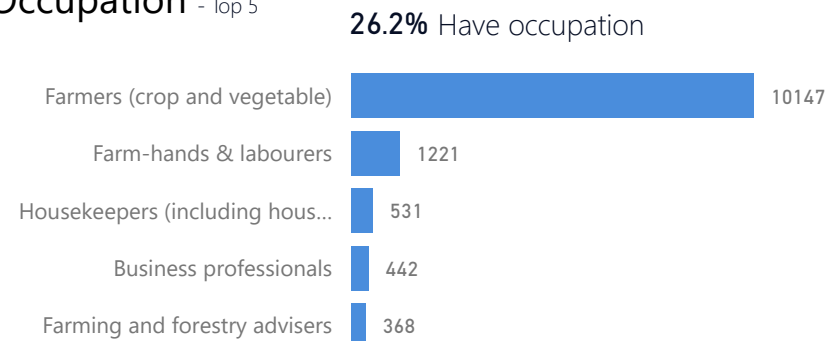

682

Women and Children

78%

96,685

Female

50%

62,404

Elderly

3%

3,314

Youth 15-24

22%

26,989

New Registration by Month

● New Registration ● Birth

Zones - Top 10

Country of Origin

Country of Origin	Total
Democratic Republic of the Congo	118,665
Burundi	3,570
Rwanda	2,386
South Sudan	27
Kenya	15
Ethiopia	11
Sudan	11

Occupation - Top 5

* Age is between 18 - 59 years for Occupation