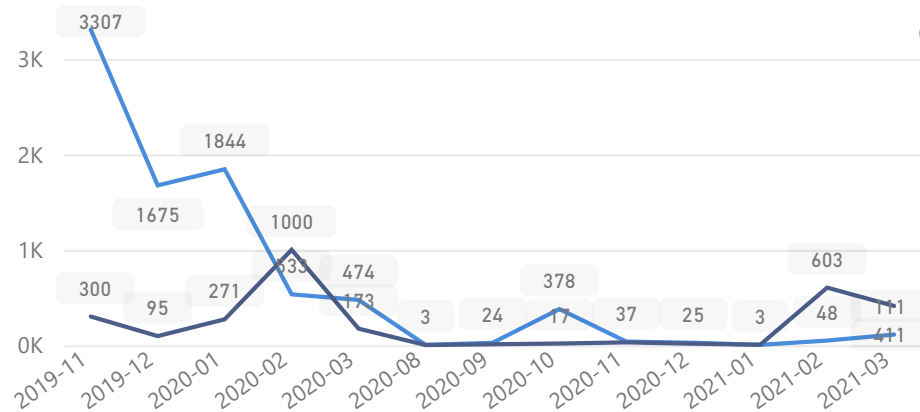

3%

3,314

Youth 15-24

22%

26,989

New Registration by Month

● New Registration ● Birth

Zones - Top 10

Country of Origin

Country of Origin	Total
Democratic Republic of the Congo	118,665
Burundi	3,570
Rwanda	2,386
South Sudan	27
Kenya	15
Ethiopia	11
Sudan	11

Occupation - Top 5

* Age is between 18 - 59 years for Occupation