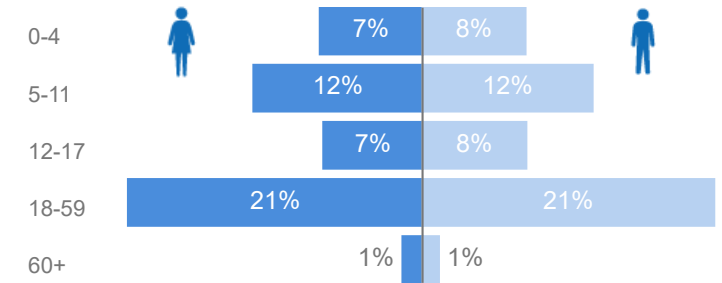

Country of Origin

Country of Origin	Total
Democratic Republic of the Congo	118,665
Burundi	3,570
Rwanda	2,386
South Sudan	27
Kenya	15
Ethiopia	11
Sudan	11

Occupation - Top 5

* Age is between 18 - 59 years for Occupation

Age & Gender Breakdown

Specific Needs - Top 7

Assistance Status