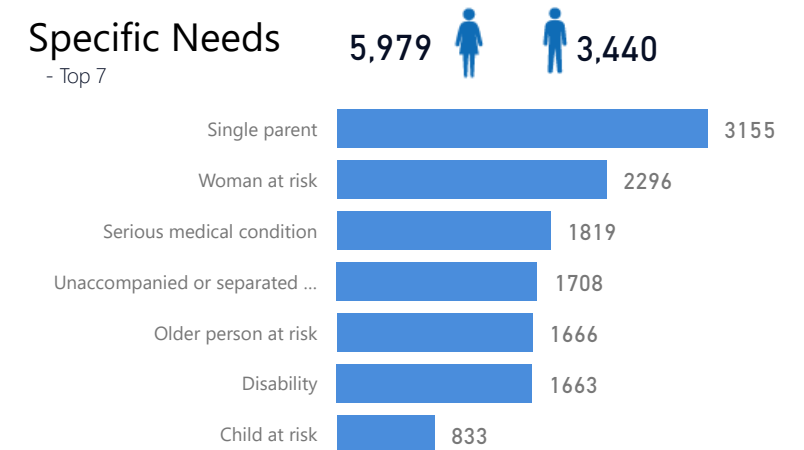

Country of Origin

Country of Origin	Total
Democratic Republic of the Congo	118,665
Burundi	3,570
Rwanda	2,386
South Sudan	27
Kenya	15
Ethiopia	11
Sudan	11

Occupation - Top 5

* Age is between 18 - 59 years for Occupation

Age & Gender Breakdown

Specific Needs - Top 7

Assistance Status