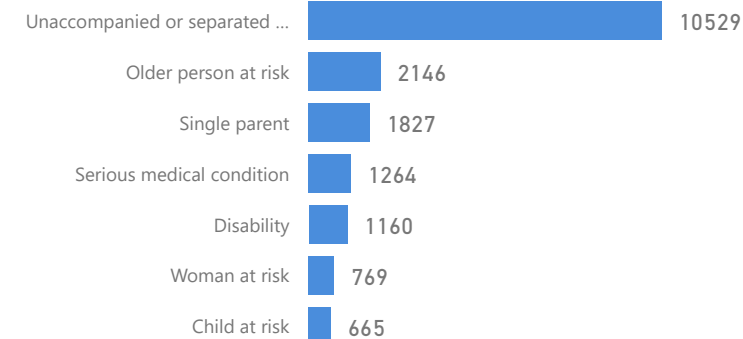

# Uganda - Refugee Statistics March 2021 - Rhino

Total Population

**123,371**

Total Refugees

**123,348**

Total Households

**29,842**

Total Asylum-Seekers

**23**

Zones - Top 10

Level3	HHs	Individuals
Zone Vii	11,756	39,007
Zone Vi	6,701	27,977
Zone I	2,567	13,859
Zone Ii	3,113	13,589
Zone V	2,147	13,541
Zone Iv	2,539	10,694
Zone Iii	1,019	4,704

Age & Gender Breakdown

Specific Needs - Top 7  
**9,798** (Female icon) **7,564** (Male icon)

New Registration by Month

Occupation - Top 5

Assistance Status

\* Age is between 18 - 59 years for Occupation