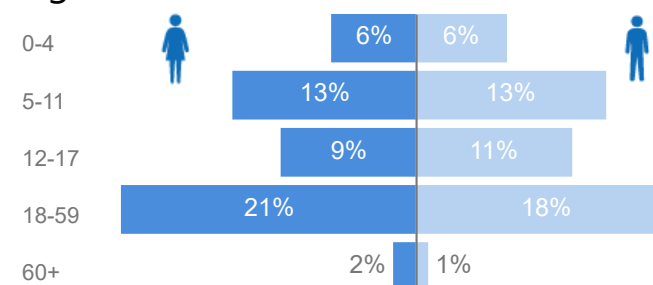

# Uganda - Refugee Statistics March 2021 - Rhino

Total Population

**123,371**

Total Refugees

**123,348**

Total Households

**29,842**

Total Asylum-Seekers

**23**

Zones - Top 10

Level3	HHs	Individuals
Zone Vii	11,756	39,007
Zone Vi	6,701	27,977
Zone I	2,567	13,859
Zone Ii	3,113	13,589
Zone V	2,147	13,541
Zone Iv	2,539	10,694
Zone Iii	1,019	4,704

Age & Gender Breakdown

Specific Needs - Top 7  
**9,798** (Female icon) **7,564** (Male icon)

New Registration by Month

Occupation - Top 5

Assistance Status

\* Age is between 18 - 59 years for Occupation