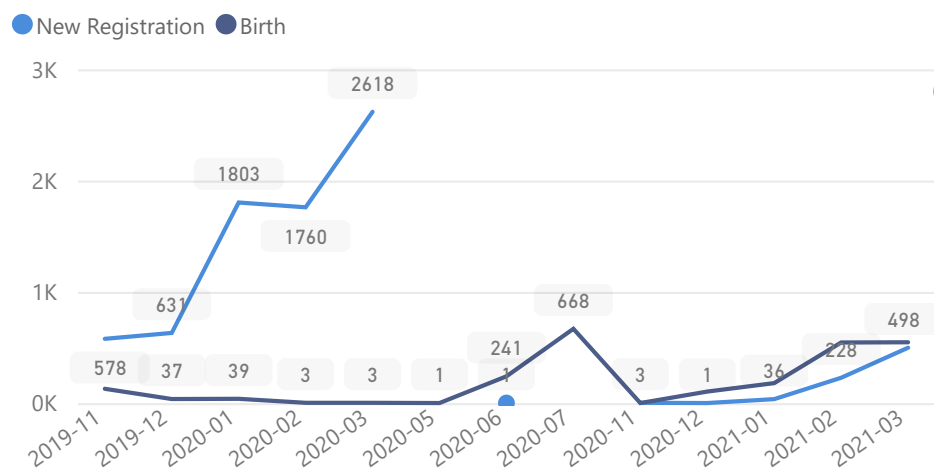

# Uganda - Refugee Statistics March 2021 - Rhino

Total Population

**123,371**

Total Refugees

**123,348**

Total Households

**29,842**

Total Asylum-Seekers

**23**

Zones - Top 10

Level3	HHs	Individuals
Zone Vii	11,756	39,007
Zone Vi	6,701	27,977
Zone I	2,567	13,859
Zone Ii	3,113	13,589
Zone V	2,147	13,541
Zone Iv	2,539	10,694
Zone Iii	1,019	4,704

Age & Gender Breakdown

Specific Needs - Top 7  
**9,798** (Female icon) **7,564** (Male icon)

New Registration by Month

Occupation - Top 5

Assistance Status

\* Age is between 18 - 59 years for Occupation