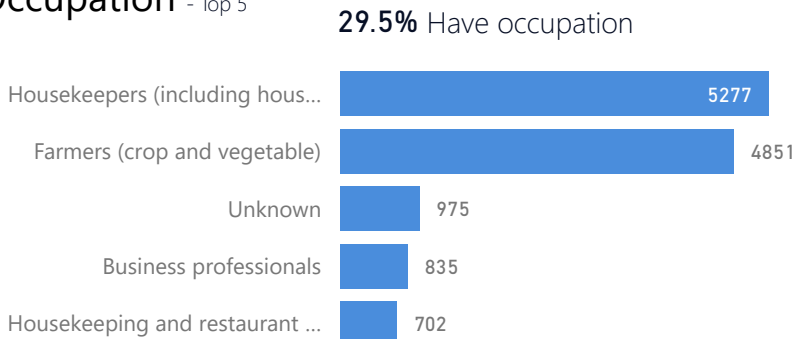

# Uganda - Refugee Statistics March 2021 - Rhino

Total Population

**123,371**

Total Refugees

**123,348**

Total Households

**29,842**

Total Asylum-Seekers

**23**

Zones - Top 10

Level3	HHs	Individuals
Zone Vii	11,756	39,007
Zone Vi	6,701	27,977
Zone I	2,567	13,859
Zone Ii	3,113	13,589
Zone V	2,147	13,541
Zone Iv	2,539	10,694
Zone Iii	1,019	4,704

Age & Gender Breakdown

Specific Needs - Top 7  
**9,798** (Female icon) **7,564** (Male icon)

New Registration by Month

Occupation - Top 5

Assistance Status

\* Age is between 18 - 59 years for Occupation