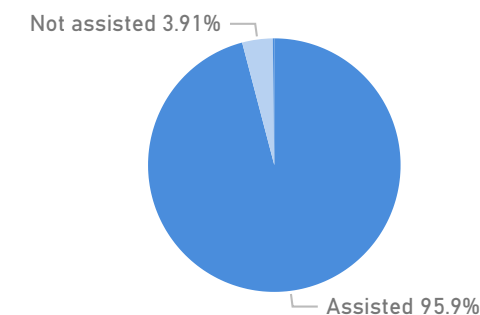

Specific Needs - Top 7  
**9,798** (Female icon) **7,564** (Male icon)

New Registration by Month

Occupation - Top 5

Assistance Status

\* Age is between 18 - 59 years for Occupation