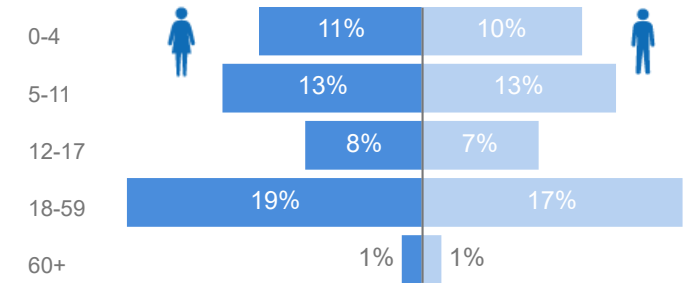

Uganda - Refugee Statistics March 2021 - Rwamwanja

Total Population

76,303

Total Refugees

75,669

Total Households

18,437

Total Asylum-Seekers

Country of Origin

Country of Origin	Total
Democratic Republic of the Congo	75,853
Rwanda	221
South Sudan	160
Burundi	55
Kenya	7
Central African Republic	3
United Republic of Tanzania	2

Age & Gender Breakdown

Specific Needs - Top 7

New Registration by Month

Occupation - Top 5

Assistance Status

* Age is between 18 - 59 years for Occupation