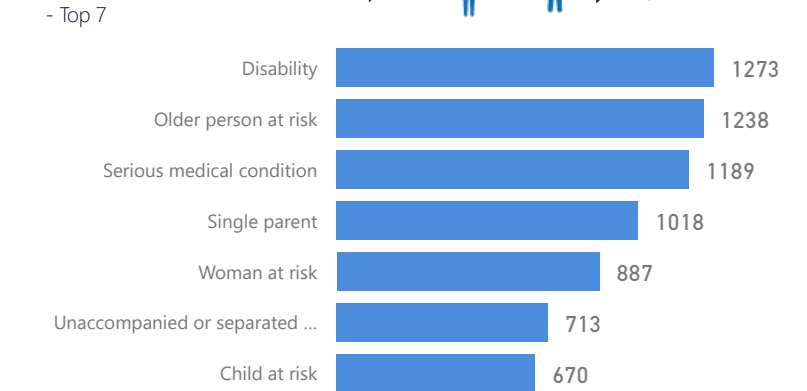

Uganda - Refugee Statistics March 2021 - Rwamwanja

Total Population

76,303

Total Refugees

75,669

Total Households

18,437

Total Asylum-Seekers

634

Zones - Top 10

Level3	HHs	Individuals
Kyempango	4,989	20,643
Kaihora	2,428	10,851
Mahani	2,702	10,487
Nkoma	1,974	8,441
Ntenungi	1,836	8,207
Base Camp	1,800	7,027
Mahiga	1,150	4,364
Kikuura	654	2,595
Waijagahe	515	2,160
Buguta	376	1,480

Country of Origin

Country of Origin	Total
Democratic Republic of the Congo	75,853
Rwanda	221
South Sudan	160
Burundi	55
Kenya	7
Central African Republic	3
United Republic of Tanzania	2

Age & Gender Breakdown

Specific Needs - Top 7

New Registration by Month

Occupation - Top 5

Assistance Status

* Age is between 18 - 59 years for Occupation