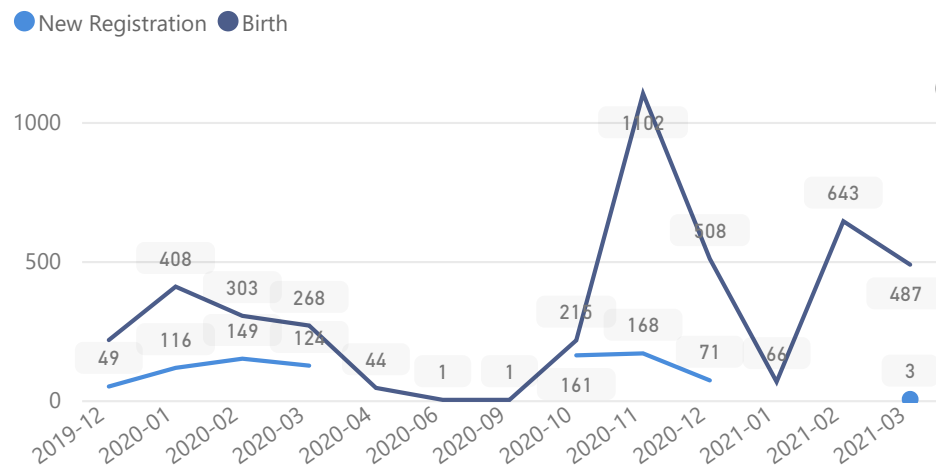

Uganda - Refugee Statistics March 2021 - Rwamwanja

Total Population

76,303

Total Refugees

75,669

Total Households

18,437

Total Asylum-Seekers

Country of Origin

Country of Origin	Total
Democratic Republic of the Congo	75,853
Rwanda	221
South Sudan	160
Burundi	55
Kenya	7
Central African Republic	3
United Republic of Tanzania	2

Age & Gender Breakdown

Specific Needs - Top 7

New Registration by Month

Occupation - Top 5

Assistance Status

* Age is between 18 - 59 years for Occupation