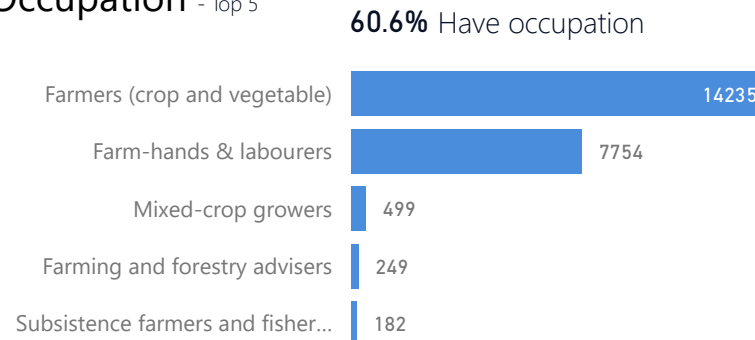

Country of Origin

Country of Origin	Total
Democratic Republic of the Congo	75,853
Rwanda	221
South Sudan	160
Burundi	55
Kenya	7
Central African Republic	3
United Republic of Tanzania	2

Age & Gender Breakdown

Specific Needs - Top 7

New Registration by Month

Occupation - Top 5

Assistance Status

* Age is between 18 - 59 years for Occupation