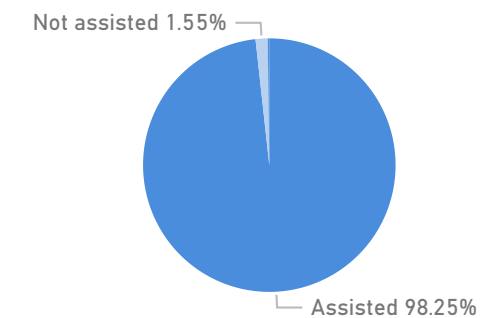

Country of Origin

Country of Origin	Total
Democratic Republic of the Congo	75,853
Rwanda	221
South Sudan	160
Burundi	55
Kenya	7
Central African Republic	3
United Republic of Tanzania	2

Age & Gender Breakdown

Specific Needs - Top 7

New Registration by Month

Occupation - Top 5

Assistance Status

* Age is between 18 - 59 years for Occupation