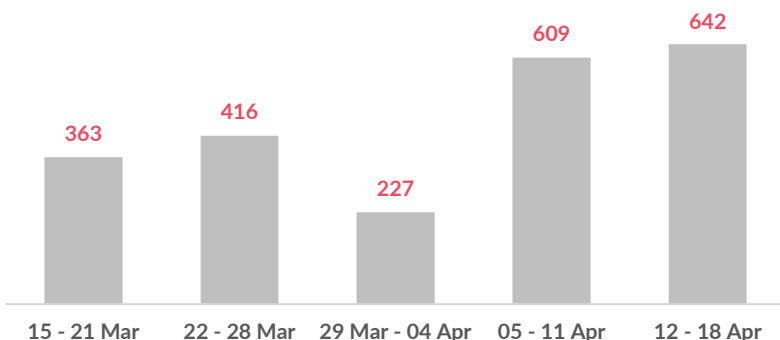

Aegean Islands Weekly Snapshot

Arrivals

This week, 53 people arrived on the Aegean islands, a decrease from last week's 70 arrivals but an increase from last year's 0 arrivals, during the same period.

The average daily arrivals on all islands this week equaled 8, compared to 10 in the previous week.

Entry Points by Sea

Lesvos received the highest number of arrivals (53). The Dodecanese islands, Chios and Samos received no arrivals.

Departures to the mainland

This week, 642 refugees and asylum-seekers, once authorized by the authorities, departed from the Aegean islands to the mainland.

Present Population on the Islands

Some 14,100 refugees and asylum-seekers reside on the Aegean islands. Of those, 10,500 (74%) reside in the permanent and temporary Reception and Identification Centers (RICs).

The majority of the population on the Aegean islands are from Afghanistan (50%), Syria (15%) and Somalia (8%).

Women account for 21% of the population, and children for 26% of whom nearly 7 out of 10 are younger than 12 years old.