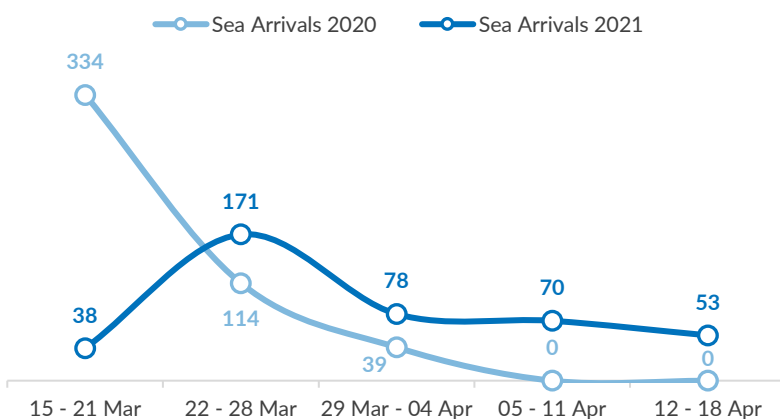

Aegean Islands Weekly Snapshot

Arrivals

This week, 53 people arrived on the Aegean islands, a decrease from last week's 70 arrivals but an increase from last year's 0 arrivals, during the same period.

The average daily arrivals on all islands this week equaled 8, compared to 10 in the previous week.

Entry Points by Sea

Lesvos received the highest number of arrivals (53). The Dodecanese islands, Chios and Samos received no arrivals.

Departures to the mainland

This week, 642 refugees and asylum-seekers, once authorized by the authorities, departed from the Aegean islands to the mainland.

The majority of the population on the Aegean islands are from Afghanistan (50%), Syria (15%) and Somalia (8%).

Women account for 21% of the population, and children for 26% of whom nearly 7 out of 10 are younger than 12 years old.