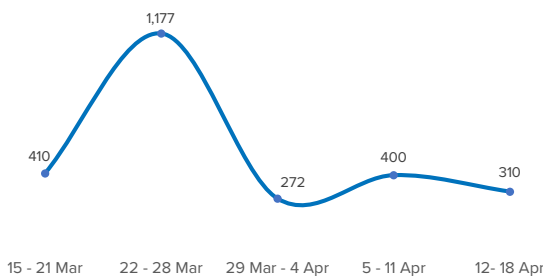

SPAIN Weekly snapshot - Week 15 (12- 18 Apr 2021)

The charts below are based on figures from the Ministry of Interior and UNHCR estimates. All figures are provisional and subject to change

Refugees & migrants: sea and land arrivals in week 15¹

Sea and land arrivals during the last five weeks¹

Arrivals per month²

Most common nationalities, Jan - Sep 2020²

Demographic breakdown, Jan - Sep 2020²