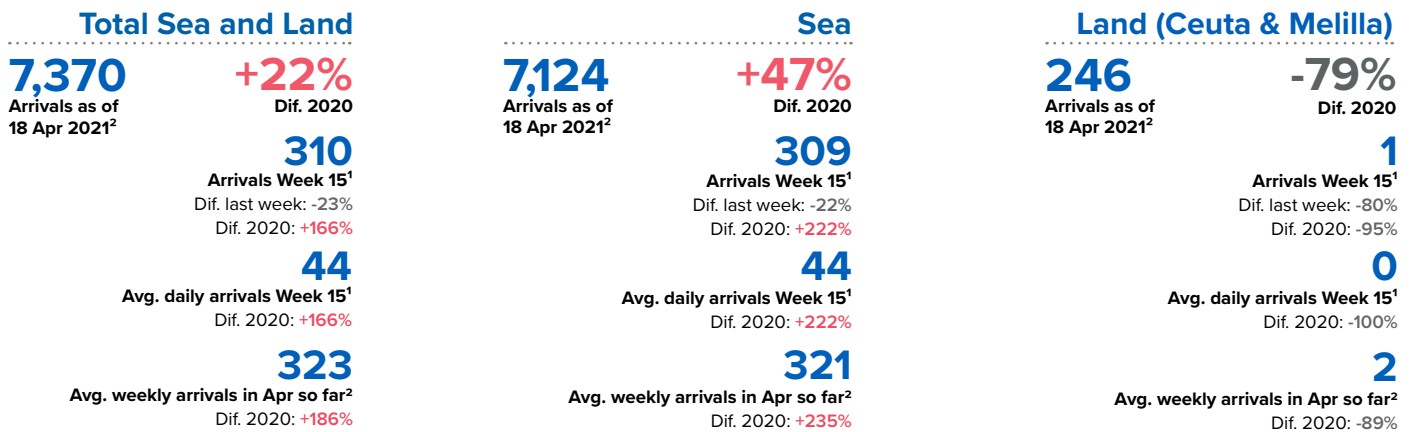

SPAIN Weekly snapshot - Week 15 (12- 18 Apr 2021)

The charts below are based on figures from the Ministry of Interior and UNHCR estimates. All figures are provisional and subject to change

Refugees & migrants: sea and land arrivals in week 15¹

Sea and land arrivals during the last five weeks¹

Arrivals per month²

Most common nationalities, Jan - Sep 2020²

Demographic breakdown, Jan - Sep 2020²