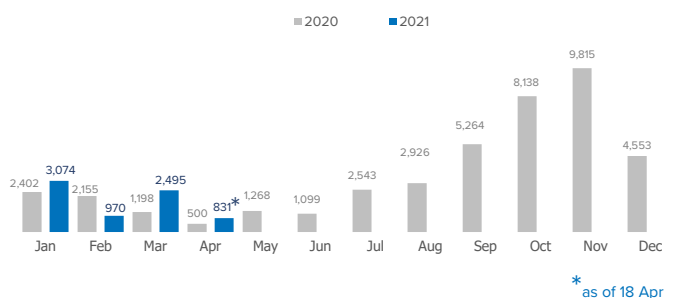

SPAIN Weekly snapshot - Week 15 (12- 18 Apr 2021)

The charts below are based on figures from the Ministry of Interior and UNHCR estimates. All figures are provisional and subject to change

Refugees & migrants: sea and land arrivals in week 15¹

Sea and land arrivals during the last five weeks¹

Arrivals per month²

Most common nationalities, Jan - Sep 2020²

Demographic breakdown, Jan - Sep 2020²