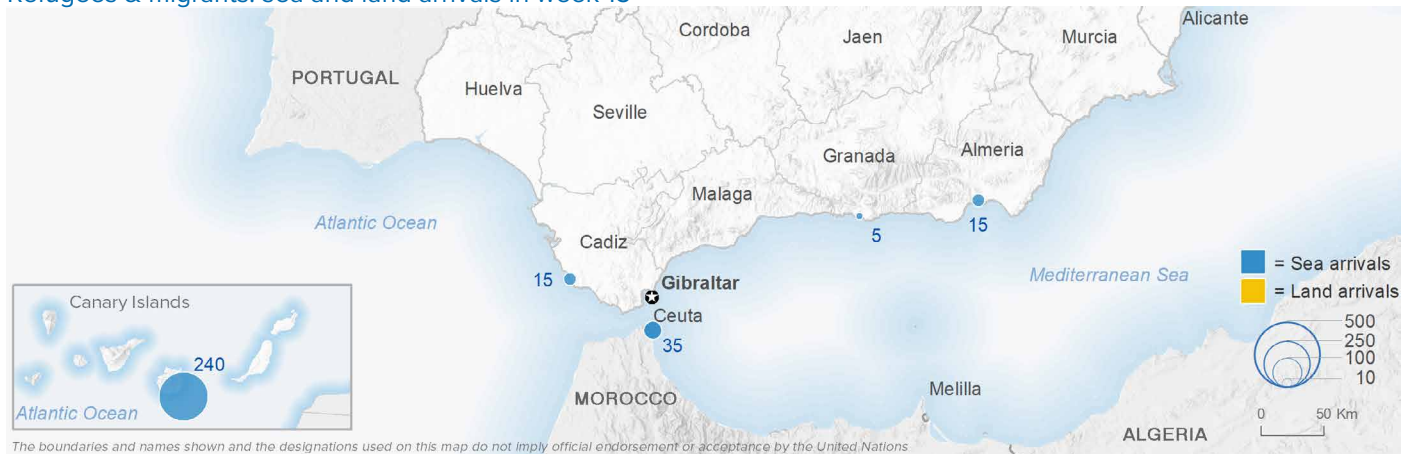

SPAIN Weekly snapshot - Week 15 (12- 18 Apr 2021)

The charts below are based on figures from the Ministry of Interior and UNHCR estimates. All figures are provisional and subject to change

Refugees & migrants: sea and land arrivals in week 15¹

Sea and land arrivals during the last five weeks¹

Arrivals per month²

Most common nationalities, Jan - Sep 2020²

Demographic breakdown, Jan - Sep 2020²