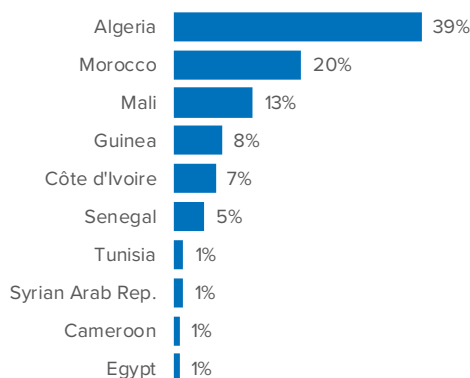

SPAIN Weekly snapshot - Week 15 (12- 18 Apr 2021)

The charts below are based on figures from the Ministry of Interior and UNHCR estimates. All figures are provisional and subject to change

Refugees & migrants: sea and land arrivals in week 15¹

Sea and land arrivals during the last five weeks¹

Arrivals per month²

Most common nationalities, Jan - Sep 2020²

Demographic breakdown, Jan - Sep 2020²