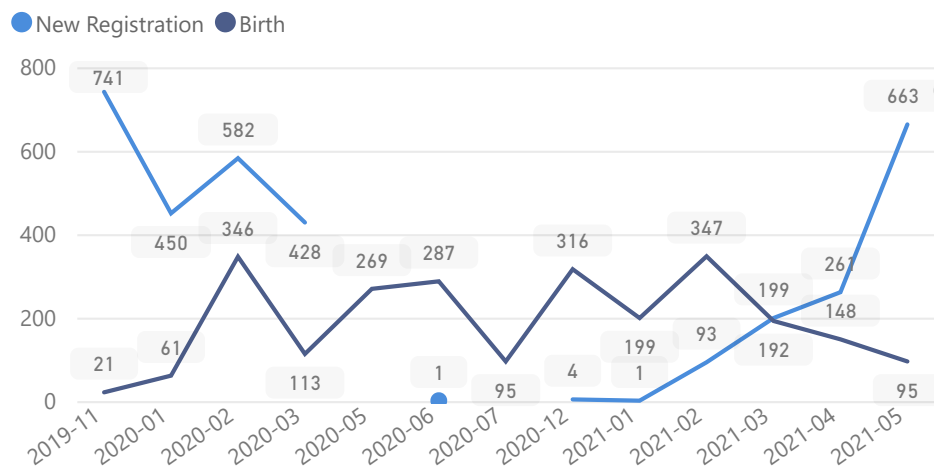

Uganda - Refugee Statistics May 2021 - Imvepi

Total Population

69,936

Total Refugees

69,932

Total Households

20,126

Total Asylum-Seekers

4

Zones - Top 10

Level3	HHs	Individuals
Zone I	9,101	30,621
Zone li	7,430	27,337
Zone lii	2,961	10,473
Zone Iv	562	1,383
Zone Vii	2	2
Zone V	1	1

Age & Gender Breakdown

Women and Children **82%**

57,592

Female **52%**

36,366

Elderly **3%**

2,089

Youth 15-24 **23%**

16,290

Specific Needs - Top 7 **6,378** **4,606**

New Registration by Month

Occupation - Top 5

20.0% Have occupation

* Age is between 18 - 59 years for Occupation

Assistance Status