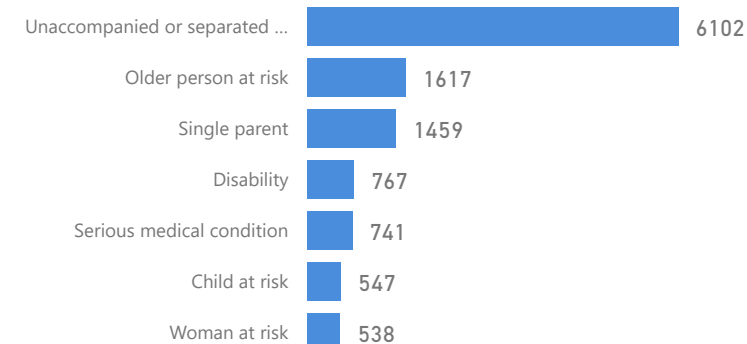

4

Zones - Top 10

Level3	HHs	Individuals
Zone I	9,101	30,621
Zone li	7,430	27,337
Zone lii	2,961	10,473
Zone Iv	562	1,383
Zone Vii	2	2
Zone V	1	1

Age & Gender Breakdown

Women and Children **82%**

57,592

Female **52%**

36,366

Elderly **3%**

2,089

Youth 15-24 **23%**

16,290

Specific Needs - Top 7 **6,378** **4,606**

New Registration by Month

Occupation - Top 5

20.0% Have occupation

* Age is between 18 - 59 years for Occupation

Assistance Status