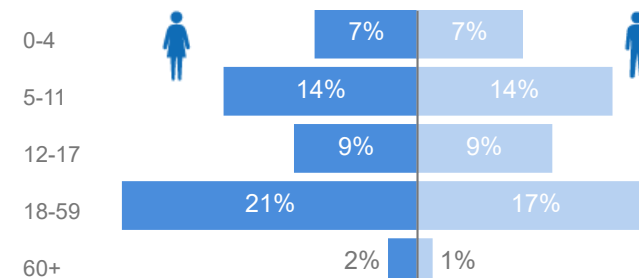

Uganda - Refugee Statistics May 2021 - Imvepi

Total Population

69,936

Total Refugees

69,932

Total Households

20,126

Total Asylum-Seekers

4

Zones - Top 10

Level3	HHs	Individuals
Zone I	9,101	30,621
Zone li	7,430	27,337
Zone lii	2,961	10,473
Zone Iv	562	1,383
Zone Vii	2	2
Zone V	1	1

Age & Gender Breakdown

Women and Children **82%**

57,592

Female **52%**

36,366

Elderly **3%**

2,089

Youth 15-24 **23%**

16,290

Specific Needs - Top 7 **6,378** **4,606**

New Registration by Month

Occupation - Top 5

20.0% Have occupation

* Age is between 18 - 59 years for Occupation

Assistance Status