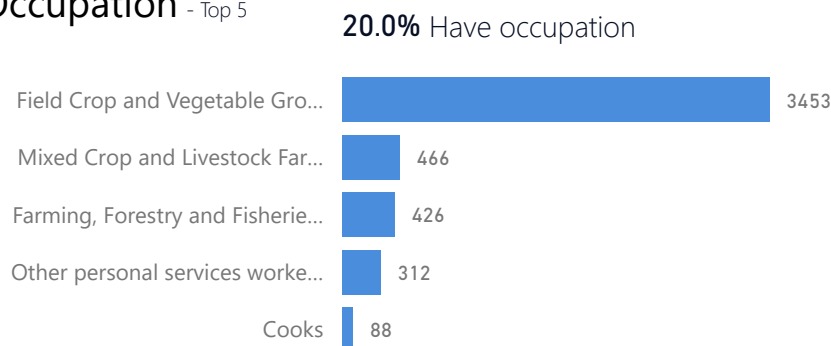

36,366

Elderly **3%**

2,089

Youth 15-24 **23%**

16,290

Specific Needs - Top 7 **6,378** **4,606**

New Registration by Month

Occupation - Top 5

20.0% Have occupation

* Age is between 18 - 59 years for Occupation

Assistance Status