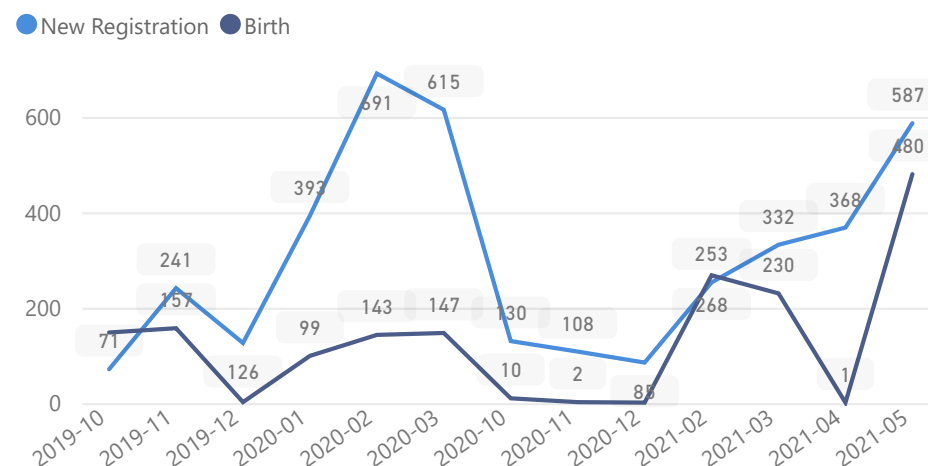

Country of Origin

Country of Origin	Total
South Sudan	56,763
Sudan	275
Democratic Republic of the Congo	64

Age & Gender Breakdown

Specific Needs - Top 7

New Registration by Month

Occupation - Top 5

24.9% Have occupation

* Age is between 18 - 59 years for Occupation

Assistance Status