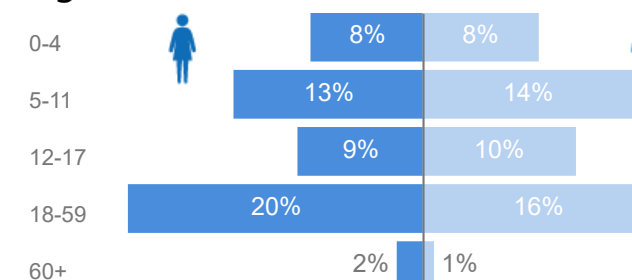

10

Women and Children

84%
47,733

Female

51%
29,163

Elderly

2%
1,375

Youth 15-24

24%
13,569

Zones - Top 10

Level3	HHs	Individuals
Zone 5B	4,001	13,633
Zone 7	2,938	11,012
Zone 4	2,175	7,650
Zone 5A	2,055	7,611
Zone 6	1,851	6,240
Zone 2	1,286	4,024
Zone 1	951	3,116
Zone 3	737	2,690
Zone 8	336	1,046

Country of Origin

Country of Origin	Total
South Sudan	56,763
Sudan	275
Democratic Republic of the Congo	64

Age & Gender Breakdown

Specific Needs - Top 7

New Registration by Month

Occupation - Top 5

24.9% Have occupation