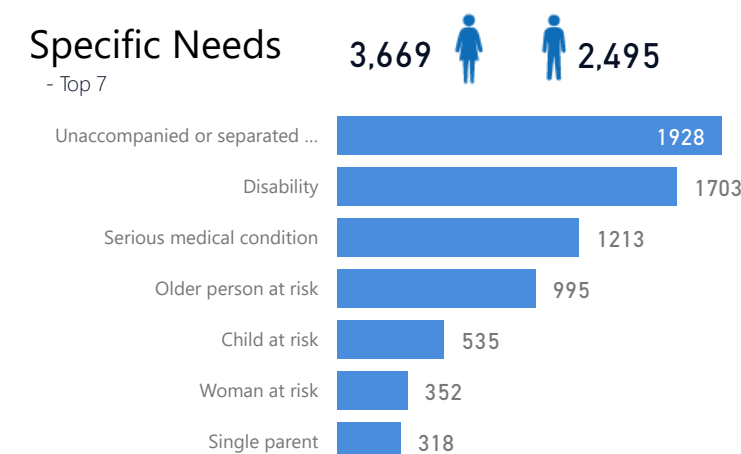

10

Women and Children

84%
47,733

Female

51%
29,163

Elderly

2%
1,375

Youth 15-24

24%
13,569

Zones - Top 10

Level3	HHs	Individuals
Zone 5B	4,001	13,633
Zone 7	2,938	11,012
Zone 4	2,175	7,650
Zone 5A	2,055	7,611
Zone 6	1,851	6,240
Zone 2	1,286	4,024
Zone 1	951	3,116
Zone 3	737	2,690
Zone 8	336	1,046

Country of Origin

Country of Origin	Total
South Sudan	56,763
Sudan	275
Democratic Republic of the Congo	64

Age & Gender Breakdown

Specific Needs - Top 7

New Registration by Month

Occupation - Top 5

24.9% Have occupation

* Age is between 18 - 59 years for Occupation

Assistance Status