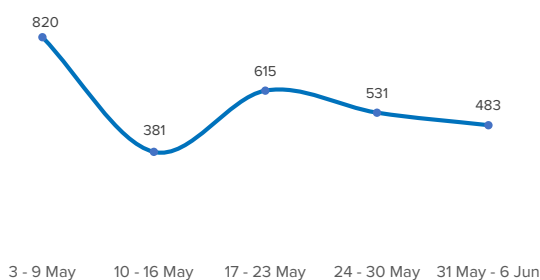

Sea and land arrivals during the last five weeks¹