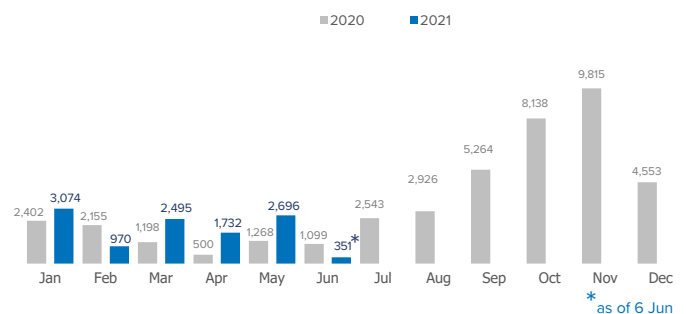

# SPAIN Weekly snapshot - Week 22 (31 May - 6 Jun 2021)

The charts below are based on figures from the Ministry of Interior and UNHCR estimates. All figures are provisional and subject to change

## Refugees & migrants: sea and land arrivals in week 22<sup>1</sup>

The boundaries and names shown and the designations used on this map do not imply official endorsement or acceptance by the United Nations

## Sea and land arrivals during the last five weeks<sup>1</sup>

## Arrivals per month<sup>2</sup>