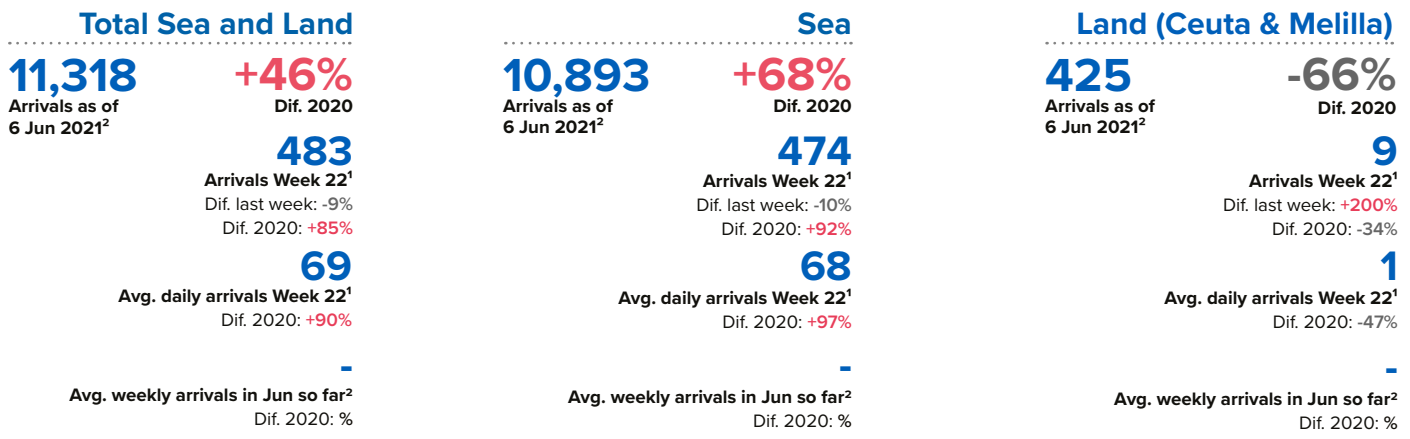

# SPAIN Weekly snapshot - Week 22 (31 May - 6 Jun 2021)

The charts below are based on figures from the Ministry of Interior and UNHCR estimates. All figures are provisional and subject to change

## Refugees & migrants: sea and land arrivals in week 22<sup>1</sup>

The boundaries and names shown and the designations used on this map do not imply official endorsement or acceptance by the United Nations

## Sea and land arrivals during the last five weeks<sup>1</sup>

## Arrivals per month<sup>2</sup>