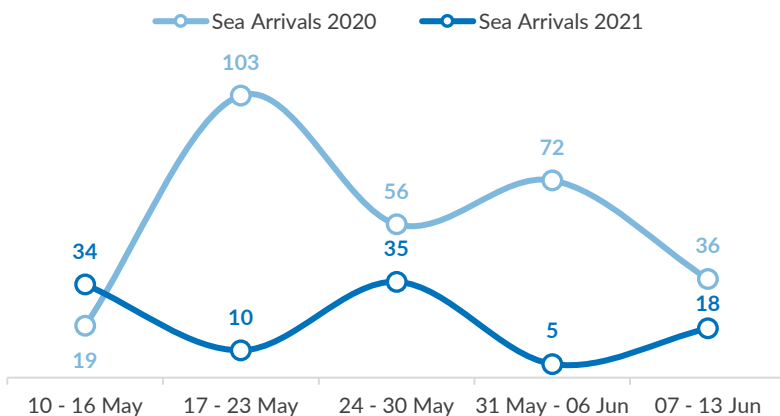

Aegean Islands Weekly Snapshot

Arrivals

This week, 18 people arrived on the Aegean islands, an increase from last week's 5 arrivals but a decrease from last year's 36 arrivals, during the same period.

The average daily arrivals on all islands this week equaled 3, compared to 1 in the previous week.

Entry Points by Sea

Lesvos received the highest number of arrivals (11), followed by the Dodecanese islands (5). Chios and Samos received no arrivals.

Departures to the mainland

This week, 764 refugees and asylum-seekers, once authorized by the authorities, departed from the Aegean islands to the mainland.

The majority of the population on the Aegean islands are from Afghanistan (48%), Syria (14%) and Somalia (9%).

Women account for 20% of the population, and children for 24% of whom nearly 7 out of 10 are younger than 12 years old.