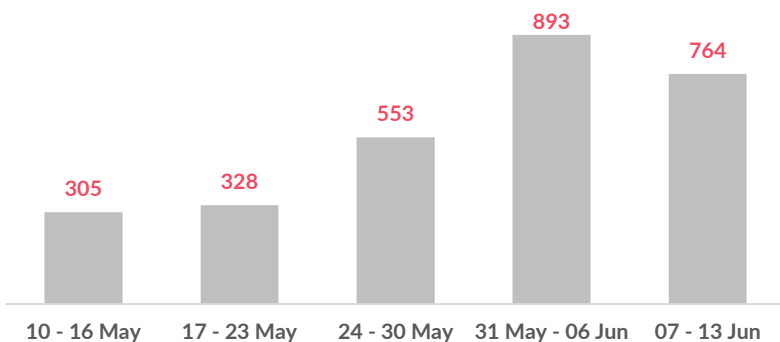

Aegean Islands Weekly Snapshot

Arrivals

This week, 18 people arrived on the Aegean islands, an increase from last week's 5 arrivals but a decrease from last year's 36 arrivals, during the same period.

The average daily arrivals on all islands this week equaled 3, compared to 1 in the previous week.

Entry Points by Sea

Lesvos received the highest number of arrivals (11), followed by the Dodecanese islands (5). Chios and Samos received no arrivals.

Departures to the mainland

This week, 764 refugees and asylum-seekers, once authorized by the authorities, departed from the Aegean islands to the mainland.

Present Population on the Islands

Some 9,700 refugees and asylum-seekers reside on the Aegean islands. Of those, 7,100 (73%) reside in the permanent and temporary Reception and Identification Centers (RICs).

The majority of the population on the Aegean islands are from Afghanistan (48%), Syria (14%) and Somalia (9%).

Women account for 20% of the population, and children for 24% of whom nearly 7 out of 10 are younger than 12 years old.