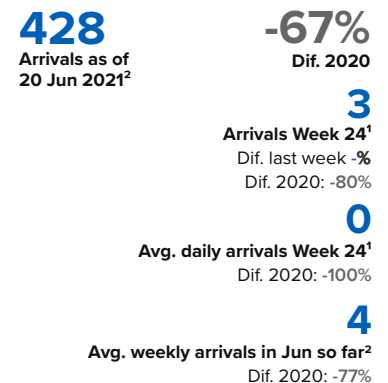

SPAIN Weekly snapshot - Week 24 (14 - 20 Jun 2021)

The charts below are based on figures from the Ministry of Interior and UNHCR estimates. All figures are provisional and subject to change

Refugees & migrants: sea and land arrivals in week 24¹

The boundaries and names shown and the designations used on this map do not imply official endorsement or acceptance by the United Nations

Total Sea and Land

Sea

Land (Ceuta & Melilla)

Sea and land arrivals during the last five weeks¹

Arrivals per month²

Most common nationalities, Jan - Sep 2020²

Demographic breakdown, Jan - Sep 2020²