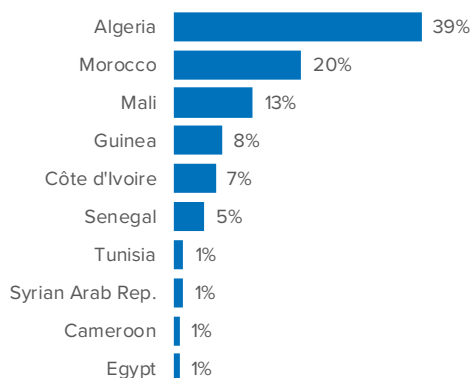

SPAIN Weekly snapshot - Week 24 (14 - 20 Jun 2021)

The charts below are based on figures from the Ministry of Interior and UNHCR estimates. All figures are provisional and subject to change

Refugees & migrants: sea and land arrivals in week 24¹

The boundaries and names shown and the designations used on this map do not imply official endorsement or acceptance by the United Nations

Total Sea and Land

Sea

Land (Ceuta & Melilla)

Sea and land arrivals during the last five weeks¹

Arrivals per month²

Most common nationalities, Jan - Sep 2020²

Demographic breakdown, Jan - Sep 2020²