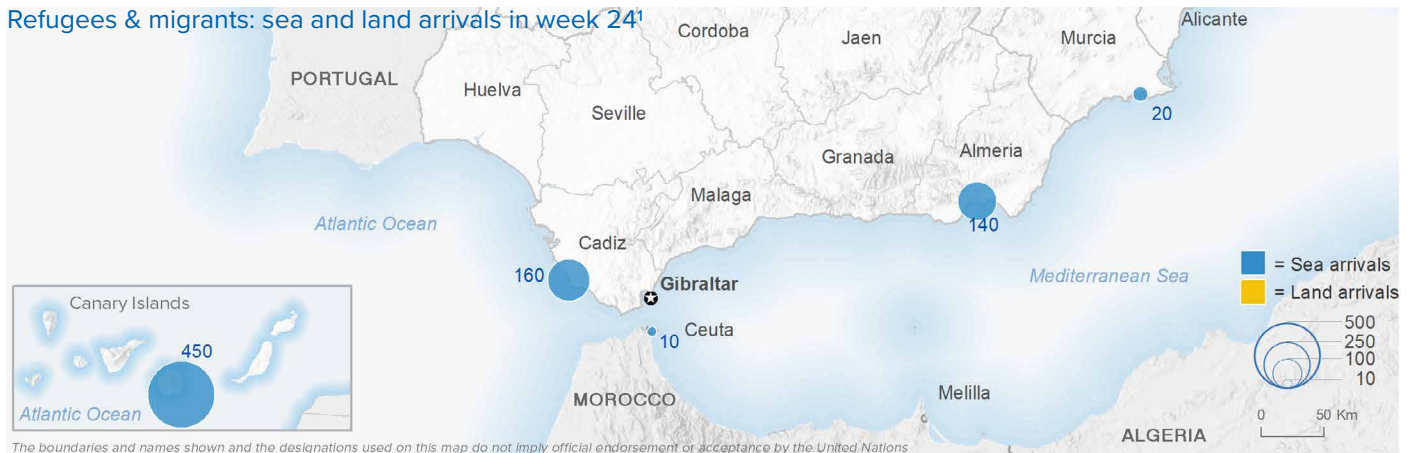

SPAIN Weekly snapshot - Week 24 (14 - 20 Jun 2021)

The charts below are based on figures from the Ministry of Interior and UNHCR estimates. All figures are provisional and subject to change

Refugees & migrants: sea and land arrivals in week 24¹

The boundaries and names shown and the designations used on this map do not imply official endorsement or acceptance by the United Nations

Total Sea and Land

Sea

Land (Ceuta & Melilla)

Sea and land arrivals during the last five weeks¹