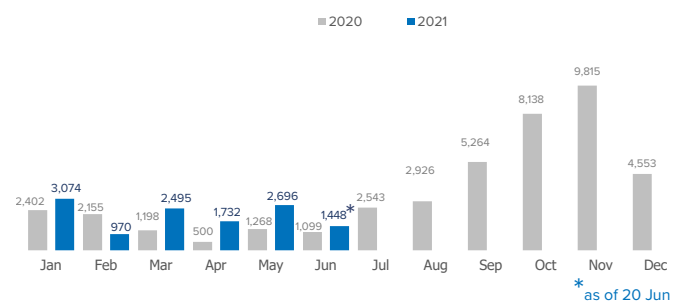

SPAIN Weekly snapshot - Week 24 (14 - 20 Jun 2021)

The charts below are based on figures from the Ministry of Interior and UNHCR estimates. All figures are provisional and subject to change

Refugees & migrants: sea and land arrivals in week 24¹

The boundaries and names shown and the designations used on this map do not imply official endorsement or acceptance by the United Nations

Total Sea and Land

Sea

Land (Ceuta & Melilla)

Sea and land arrivals during the last five weeks¹

Arrivals per month²

Most common nationalities, Jan - Sep 2020²

Demographic breakdown, Jan - Sep 2020²