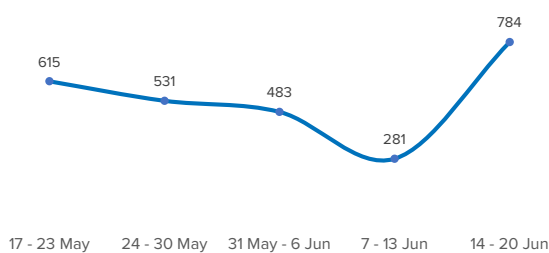

SPAIN Weekly snapshot - Week 24 (14 - 20 Jun 2021)

The charts below are based on figures from the Ministry of Interior and UNHCR estimates. All figures are provisional and subject to change

Refugees & migrants: sea and land arrivals in week 24¹

Arrivals per month²

Most common nationalities, Jan - Sep 2020²

Demographic breakdown, Jan - Sep 2020²