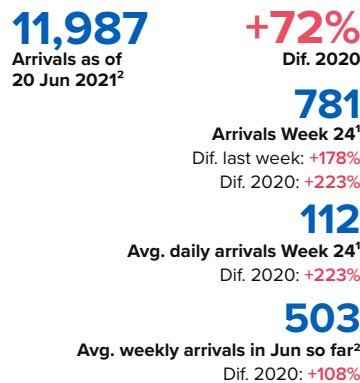

SPAIN Weekly snapshot - Week 24 (14 - 20 Jun 2021)

The charts below are based on figures from the Ministry of Interior and UNHCR estimates. All figures are provisional and subject to change

Refugees & migrants: sea and land arrivals in week 24¹

The boundaries and names shown and the designations used on this map do not imply official endorsement or acceptance by the United Nations

Total Sea and Land

Sea

Land (Ceuta & Melilla)

Sea and land arrivals during the last five weeks¹