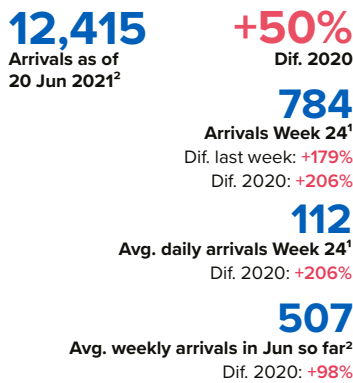

SPAIN Weekly snapshot - Week 24 (14 - 20 Jun 2021)

The charts below are based on figures from the Ministry of Interior and UNHCR estimates. All figures are provisional and subject to change

Refugees & migrants: sea and land arrivals in week 24¹

The boundaries and names shown and the designations used on this map do not imply official endorsement or acceptance by the United Nations

Total Sea and Land

Sea

Land (Ceuta & Melilla)

Sea and land arrivals during the last five weeks¹

Arrivals per month²

Most common nationalities, Jan - Sep 2020²

Demographic breakdown, Jan - Sep 2020²