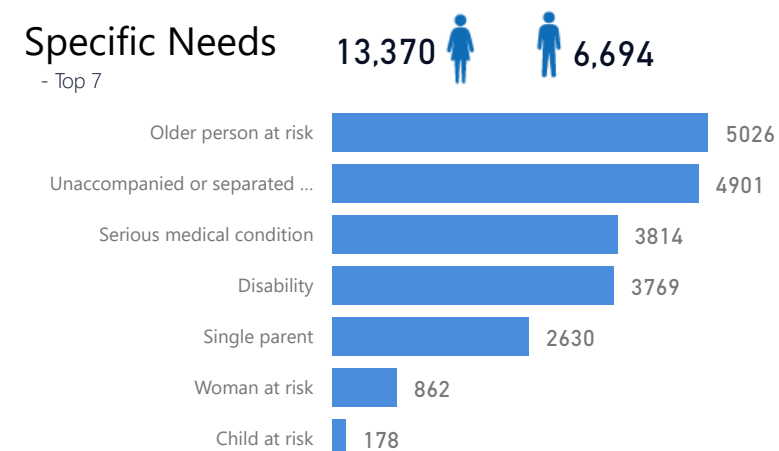

**80**

Women and Children

**84%**

**194,293**

Female

**53%**

**122,563**

Elderly

**3%**

**7,696**

Youth 15-24

**26%**

**60,114**

Zones - Top 10

Level3	HHs	Individuals
Nyumanzi	5,131	41,231
Pagrinya	6,523	36,918
Ayilo I	3,113	28,401
Maaji II	2,991	17,133
Ayilo II	2,157	17,121
Maaji III	2,856	15,788
Boroli I	1,680	10,136
Agojo	1,784	7,437
Mirieyi	963	7,288
Baratuku	997	7,091

Country of Origin

Country of Origin	Total
South Sudan	229,780
Sudan	236
Democratic Republic of the Congo	68
Eritrea	6
Ethiopia	4
Burundi	3
Kenya	2
Rwanda	2

Age & Gender Breakdown

Specific Needs - Top 7

New Registration by Month

● New Registration ● Birth

Occupation - Top 5

\* Age is between 18 - 59 years for Occupation

Assistance Status