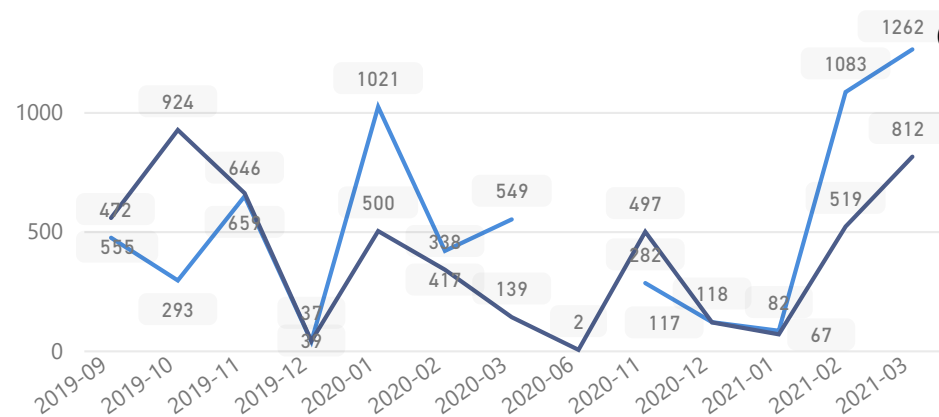

Country of Origin

Country of Origin	Total
South Sudan	229,780
Sudan	236
Democratic Republic of the Congo	68
Eritrea	6
Ethiopia	4
Burundi	3
Kenya	2
Rwanda	2

Age & Gender Breakdown

Specific Needs - Top 7

New Registration by Month

● New Registration ● Birth

Occupation - Top 5

\* Age is between 18 - 59 years for Occupation

Assistance Status