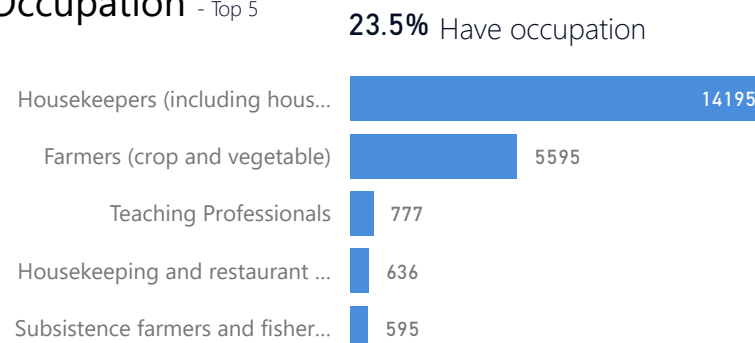

Country of Origin

Country of Origin	Total
South Sudan	229,780
Sudan	236
Democratic Republic of the Congo	68
Eritrea	6
Ethiopia	4
Burundi	3
Kenya	2
Rwanda	2

Age & Gender Breakdown

Specific Needs - Top 7

New Registration by Month

● New Registration ● Birth

Occupation - Top 5

\* Age is between 18 - 59 years for Occupation

Assistance Status