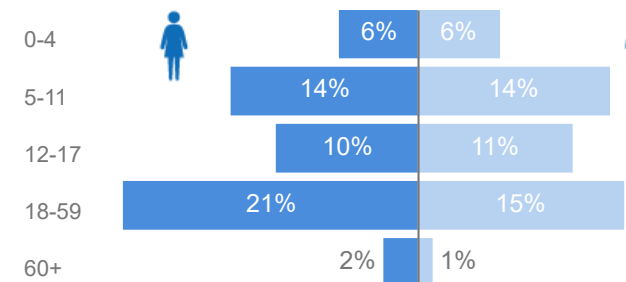

**80**

Women and Children

**84%**

**194,293**

Female

**53%**

**122,563**

Elderly

**3%**

**7,696**

Youth 15-24

**26%**

**60,114**

Zones - Top 10

Level3	HHs	Individuals
Nyumanzi	5,131	41,231
Pagrinya	6,523	36,918
Ayilo I	3,113	28,401
Maaji II	2,991	17,133
Ayilo II	2,157	17,121
Maaji III	2,856	15,788
Boroli I	1,680	10,136
Agojo	1,784	7,437
Mirieyi	963	7,288
Baratuku	997	7,091

Country of Origin

Country of Origin	Total
South Sudan	229,780
Sudan	236
Democratic Republic of the Congo	68
Eritrea	6
Ethiopia	4
Burundi	3
Kenya	2
Rwanda	2

Age & Gender Breakdown

Specific Needs - Top 7

New Registration by Month

● New Registration ● Birth

Occupation - Top 5

\* Age is between 18 - 59 years for Occupation

Assistance Status