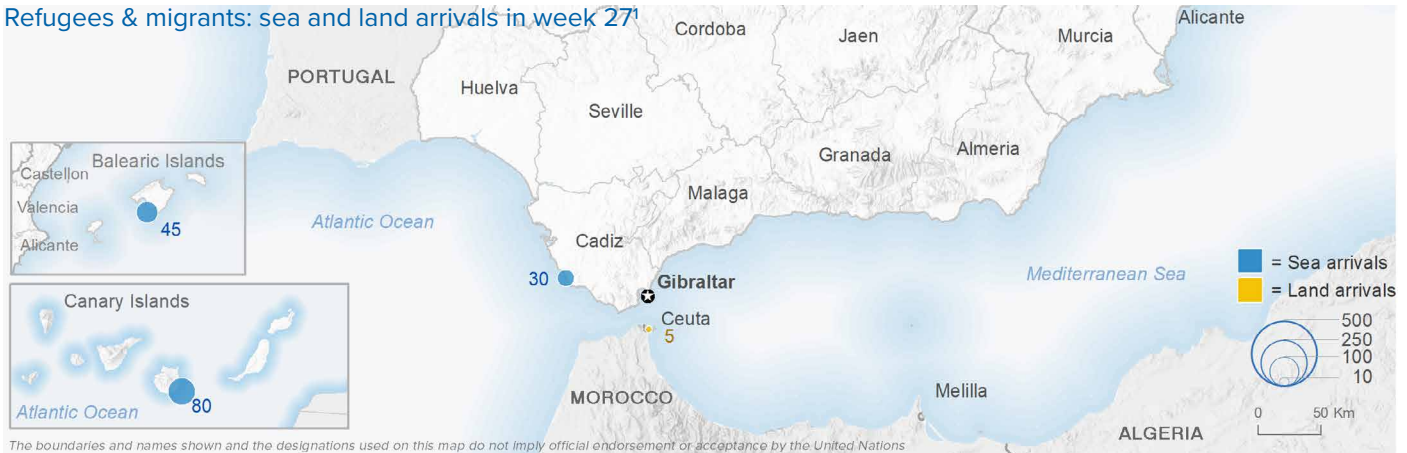

# SPAIN Weekly snapshot - Week 27 (5 - 11 Jul 2021)

The charts below are based on figures from the Ministry of Interior and UNHCR estimates. All figures are provisional and subject to change

## Refugees & migrants: sea and land arrivals in week 27<sup>1</sup>

### Total Sea and Land

### Sea and land arrivals during the last five weeks<sup>1</sup>