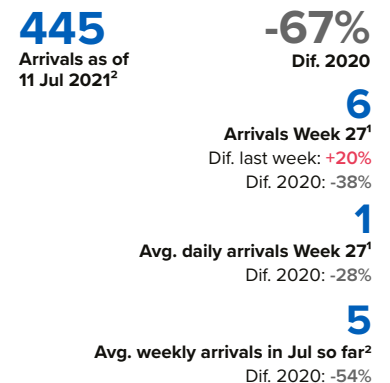

Land (Ceuta & Melilla)