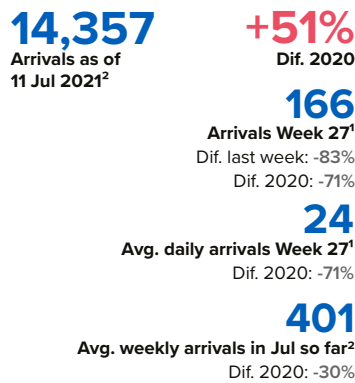

Total Sea and Land