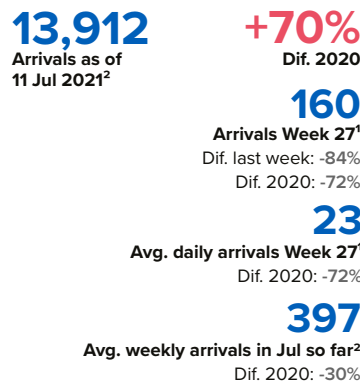

SPAIN Weekly snapshot - Week 27 (5 - 11 Jul 2021)

The charts below are based on figures from the Ministry of Interior and UNHCR estimates. All figures are provisional and subject to change

Refugees & migrants: sea and land arrivals in week 27¹

Total Sea and Land

Sea

Land (Ceuta & Melilla)

Sea and land arrivals during the last five weeks¹

Arrivals per month²

Most common nationalities, Jan - Sep 2020²

Demographic breakdown, Jan - Sep 2020²