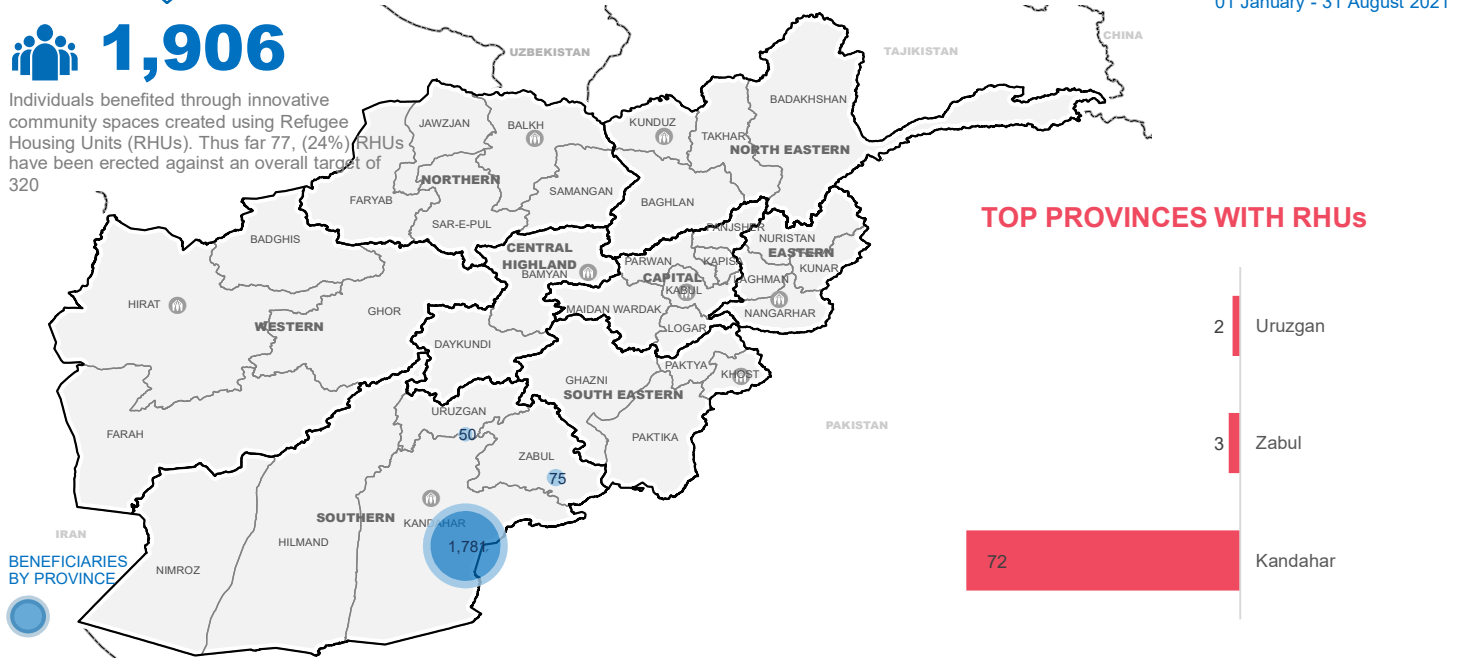

01 January - 31 August 2021

**1,906**

Individuals benefited through innovative community spaces created using Refugee Housing Units (RHUs). Thus far 77, (24%) RHUs have been erected against an overall target of 320