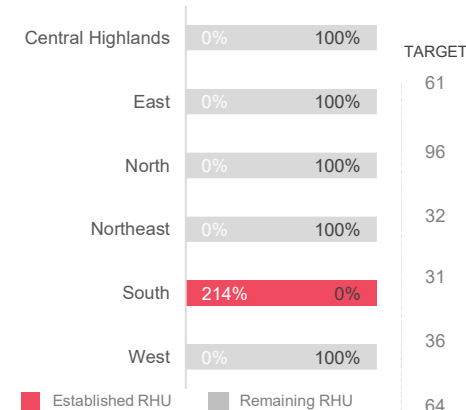

PROGRESS AGAINST TARGETS