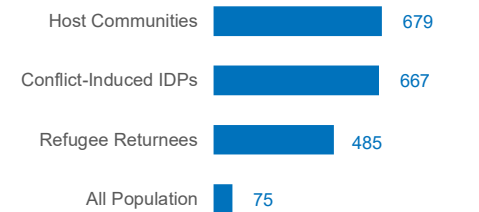

POPULATION TYPE