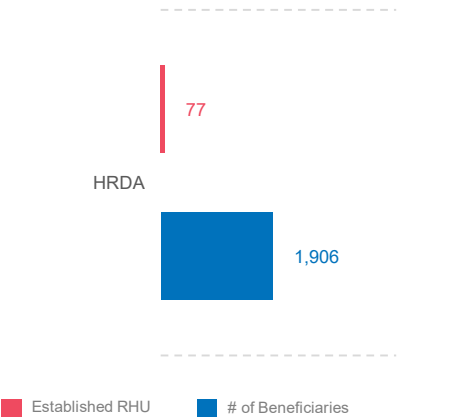

BENEFICIARIES BY PARTNER