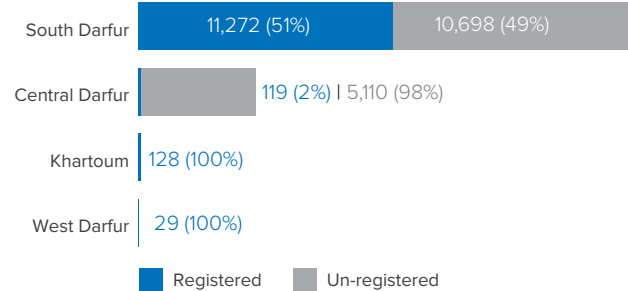

CAR Refugees and Asylum-seekers Per State