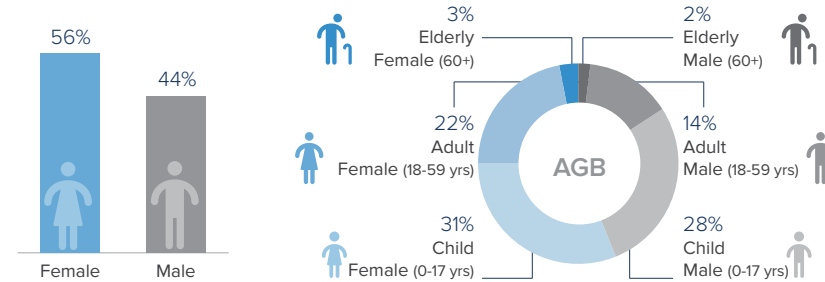

With more than 10,000 refugees arriving in 2020 and the situation along the CAR-Sudan border remaining tense and volatile, UNHCR has revised its planning figure for arrivals from CAR to 10,000 individuals by end of 2021.

CAR Refugees and Asylum-seekers Per State

Registration Status

Registration Since 2015²

Age-gender Breakdown³

New Arrivals | 2021

³ Population distribution statistics are based on registered individuals only.