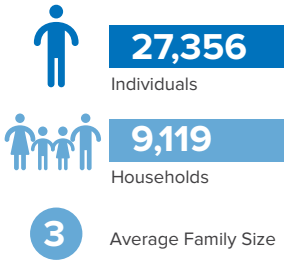

Central African Republic Refugees in Sudan

as of 31 August 2021

CAR Refugees and Asylum-seekers

Population Distribution

Persons With Disabilities

Unaccompanied and Separated Children

The spark of inter-communal violence in September 2019 have led refugees from Central African Republic (CAR) to flee to safety in Sudan.

With more than 10,000 refugees arriving in 2020 and the situation along the CAR-Sudan border remaining tense and volatile, UNHCR has revised its planning figure for arrivals from CAR to 10,000 individuals by end of 2021.