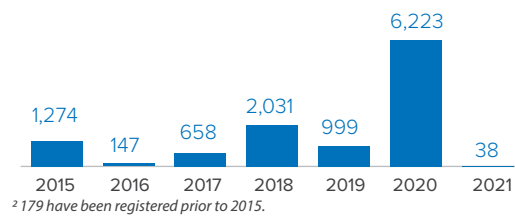

Central African Republic Refugees in Sudan

as of 31 August 2021

CAR Refugees and Asylum-seekers

Population Distribution

Persons With Disabilities

Unaccompanied and Separated Children

The spark of inter-communal violence in September 2019 have led refugees from Central African Republic (CAR) to flee to safety in Sudan.

With more than 10,000 refugees arriving in 2020 and the situation along the CAR-Sudan border remaining tense and volatile, UNHCR has revised its planning figure for arrivals from CAR to 10,000 individuals by end of 2021.

CAR Refugees and Asylum-seekers Per State

Registration Status

Registration Since 2015²

Age-gender Breakdown³

New Arrivals | 2021

³ Population distribution statistics are based on registered individuals only.