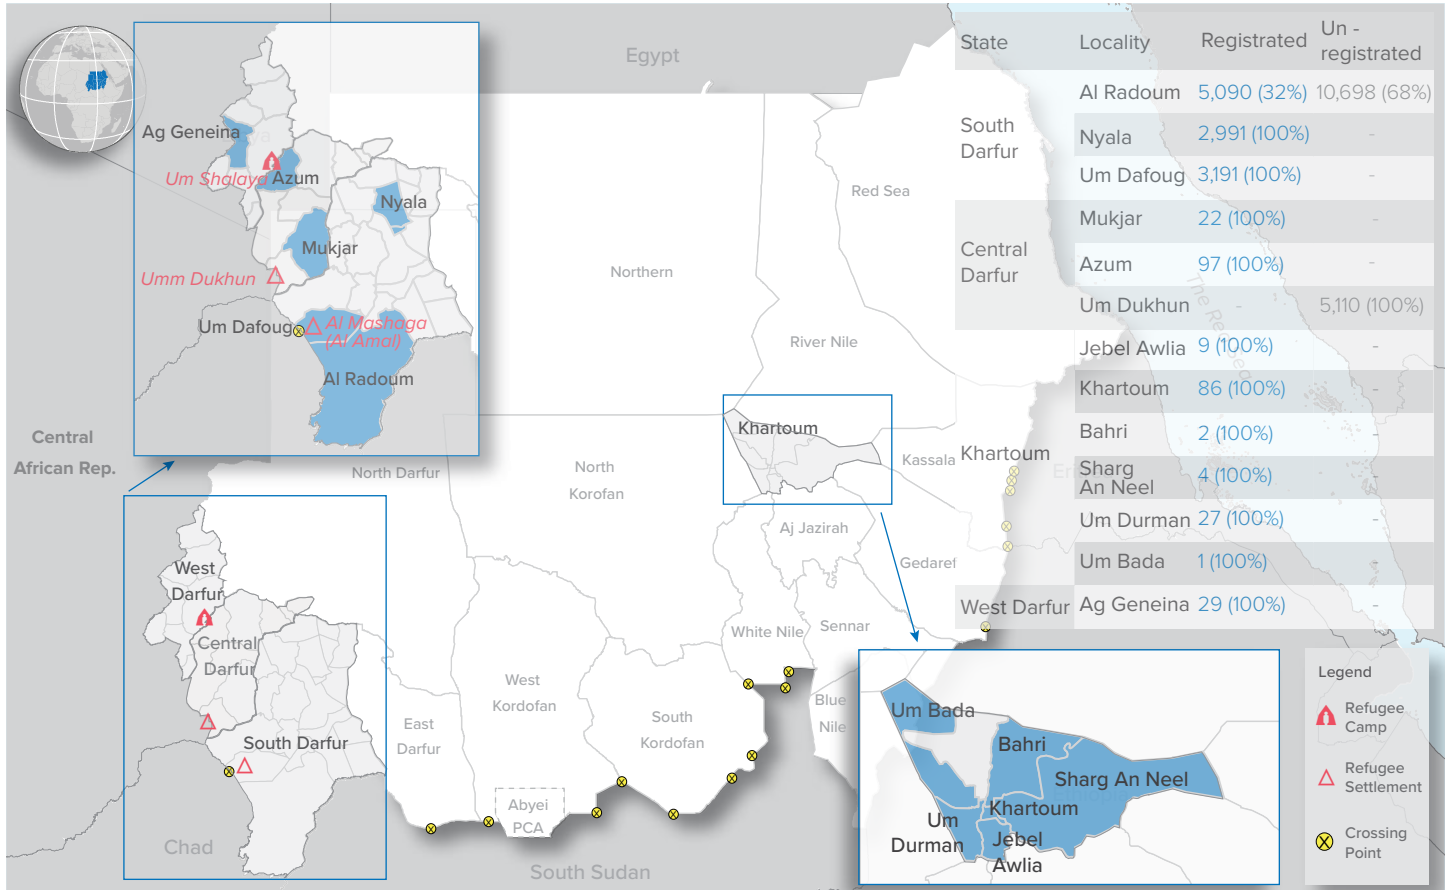

Central African Republic Refugees in Sudan

as of 31 August 2021

CAR Refugees and Asylum-seekers

Population Distribution

Persons With Disabilities

Unaccompanied and Separated Children

The spark of inter-communal violence in September 2019 have led refugees from Central African Republic (CAR) to flee to safety in Sudan.

With more than 10,000 refugees arriving in 2020 and the situation along the CAR-Sudan border remaining tense and volatile, UNHCR has revised its planning figure for arrivals from CAR to 10,000 individuals by end of 2021.

CAR Refugees and Asylum-seekers Per State

Registration Status

Registration Since 2015²

Age-gender Breakdown³

New Arrivals | 2021

³ Population distribution statistics are based on registered individuals only.

Sources: UNHCR, Commission of Refugees (CoR)

The boundaries and names shown and the designations used on this map do not imply official endorsement or acceptance by the United Nations. Abyei region: Final status of the Abyei area is not yet determined.