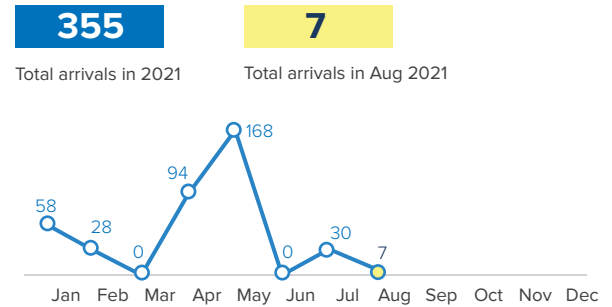

With more than 10,000 refugees arriving in 2020 and the situation along the CAR-Sudan border remaining tense and volatile, UNHCR has revised its planning figure for arrivals from CAR to 10,000 individuals by end of 2021.

CAR Refugees and Asylum-seekers Per State

Registration Status

Registration Since 2015²

Age-gender Breakdown³

New Arrivals | 2021

³ Population distribution statistics are based on registered individuals only.