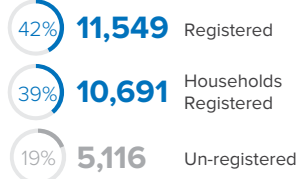

Registration Status