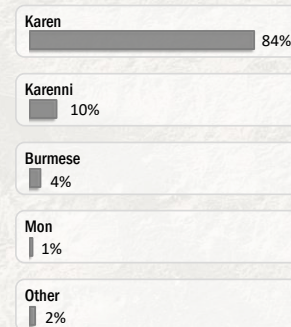

Main States/Regions of Origin

Based on registered refugee population

Total Verified Refugee Population*

91,682

Registered population 44,895

Unregistered population 46,787

Religion

Ethnicity

Age and Gender

Legend

- ▲ Temporary Shelter
- UNHCR Office

Source: UNHCR proGres database For more information, visit: <https://data2.unhcr.org/en/situations/thailand>

* Verification Exercise conducted from Jan-Apr 2015 and subsequent data changes to-date. Under reverification.