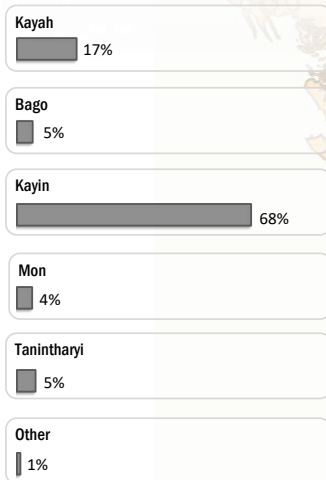

Main States/Regions of Origin

Based on registered refugee population