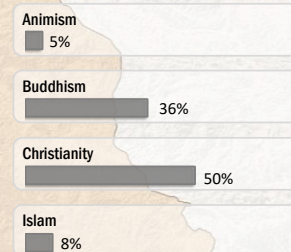

Main States/Regions of Origin

Based on registered refugee population

Total Verified Refugee Population*

91,682

Registered population 44,895

Unregistered population 46,787

Religion

Ethnicity

Age and Gender

Legend

- ▲ Temporary Shelter
- UNHCR Office

Source: UNHCR proGres database For more information, visit: <https://data2.unhcr.org/en/situations/thailand>

* Verification Exercise conducted from Jan-Apr 2015 and subsequent data changes to-date. Under reverification.