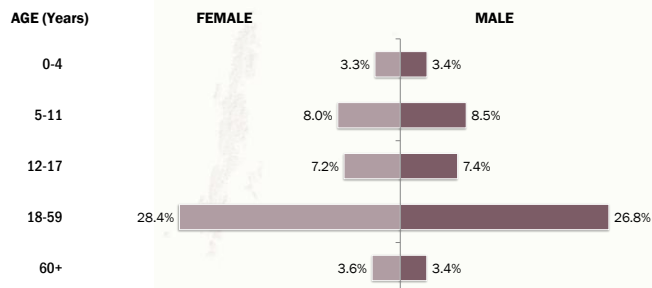

Age and Gender

Legend

- ▲ Temporary Shelter
- UNHCR Office

Source: UNHCR proGres database For more information, visit: <https://data2.unhcr.org/en/situations/thailand>

* Verification Exercise conducted from Jan-Apr 2015 and subsequent data changes to-date. Under reverification.