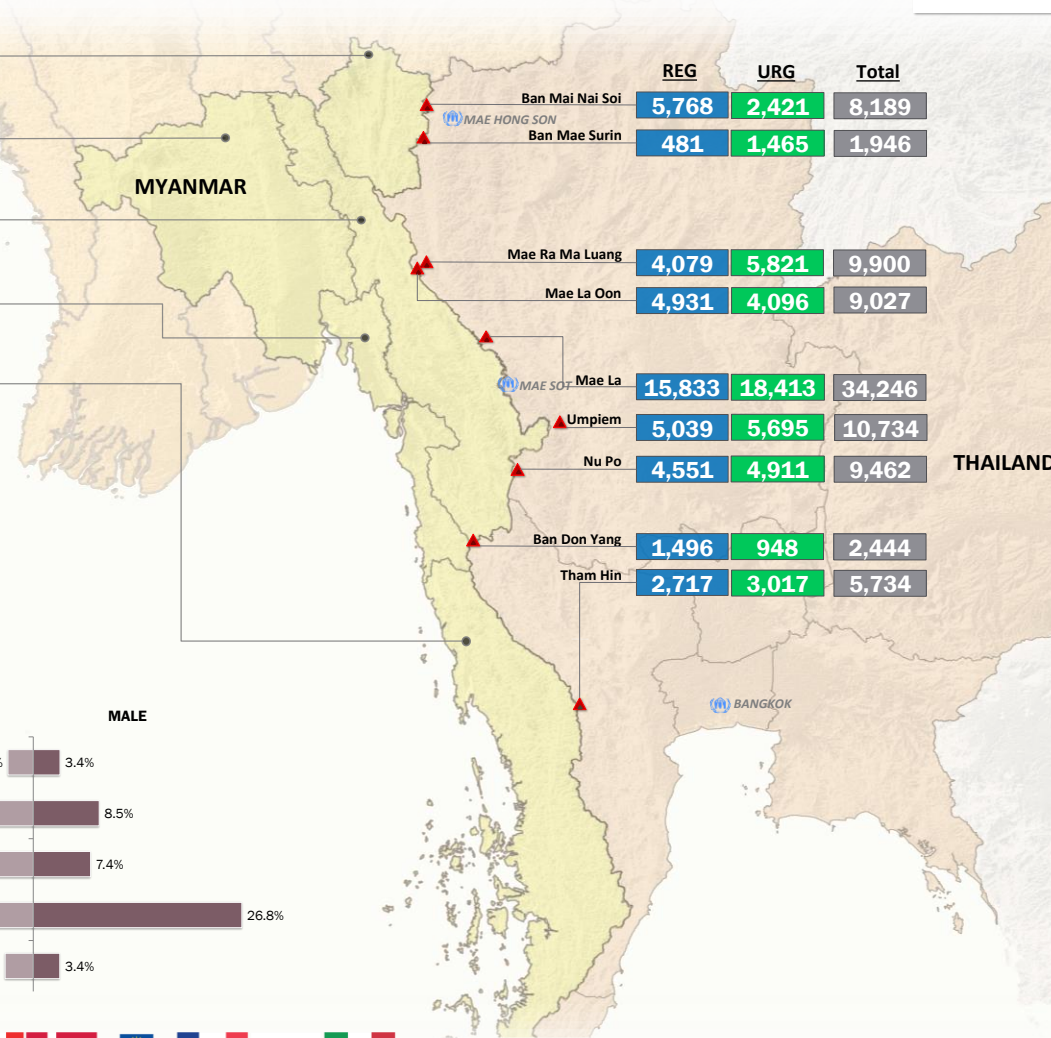

Total Verified Refugee Population*

91,682

Registered population 44,895

Unregistered population 46,787