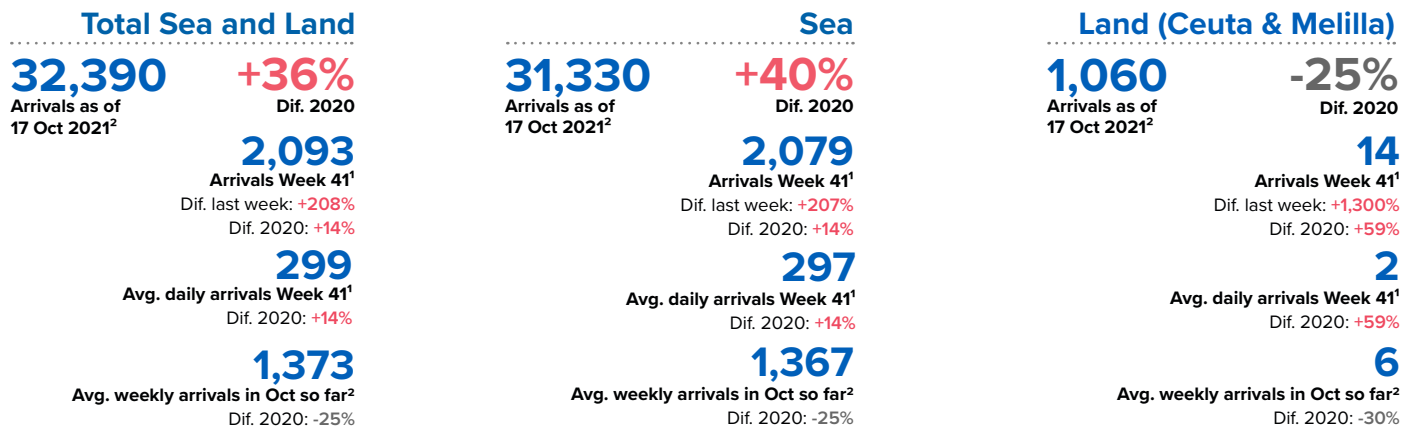

SPAIN Weekly snapshot - Week 41 (11 - 17 Oct 2021)

The charts below are based on figures from the Ministry of Interior and UNHCR estimates. All figures are provisional and subject to change

Refugees & migrants: sea and land arrivals in week 41¹

The boundaries and names shown and the designations used on this map do not imply official endorsement or acceptance by the United Nations

Sea and land arrivals during the last five weeks¹

Arrivals per month²