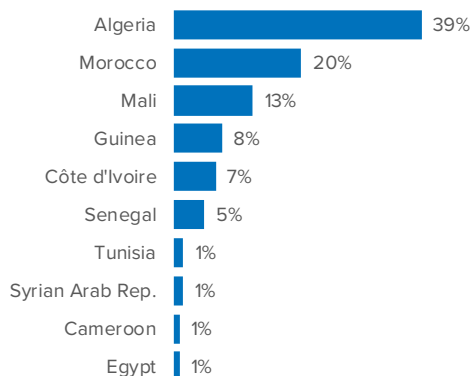

Most common nationalities, Jan - Sep 2020²