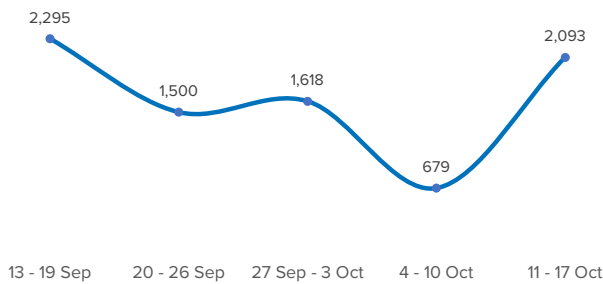

Sea and land arrivals during the last five weeks¹