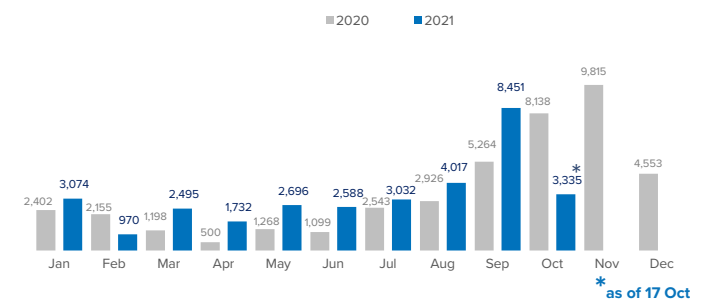

SPAIN Weekly snapshot - Week 41 (11 - 17 Oct 2021)

The charts below are based on figures from the Ministry of Interior and UNHCR estimates. All figures are provisional and subject to change

Refugees & migrants: sea and land arrivals in week 41¹

The boundaries and names shown and the designations used on this map do not imply official endorsement or acceptance by the United Nations

Sea and land arrivals during the last five weeks¹

Arrivals per month²