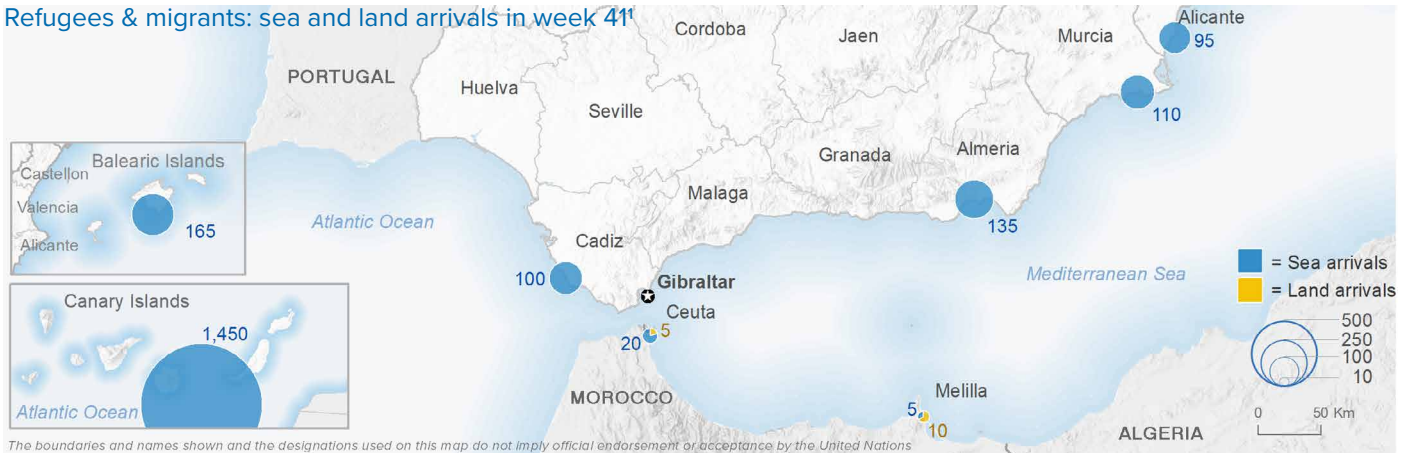

SPAIN Weekly snapshot - Week 41 (11 - 17 Oct 2021)

The charts below are based on figures from the Ministry of Interior and UNHCR estimates. All figures are provisional and subject to change

Refugees & migrants: sea and land arrivals in week 41¹

The boundaries and names shown and the designations used on this map do not imply official endorsement or acceptance by the United Nations

Sea and land arrivals during the last five weeks¹

Arrivals per month²