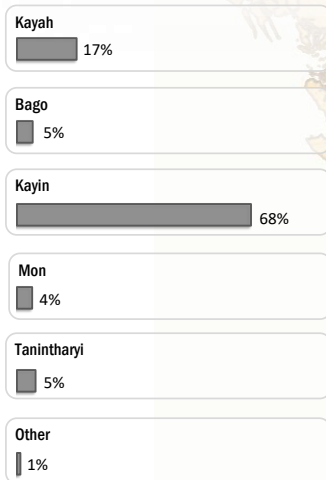

Main States/Regions of Origin

Based on registered refugee population