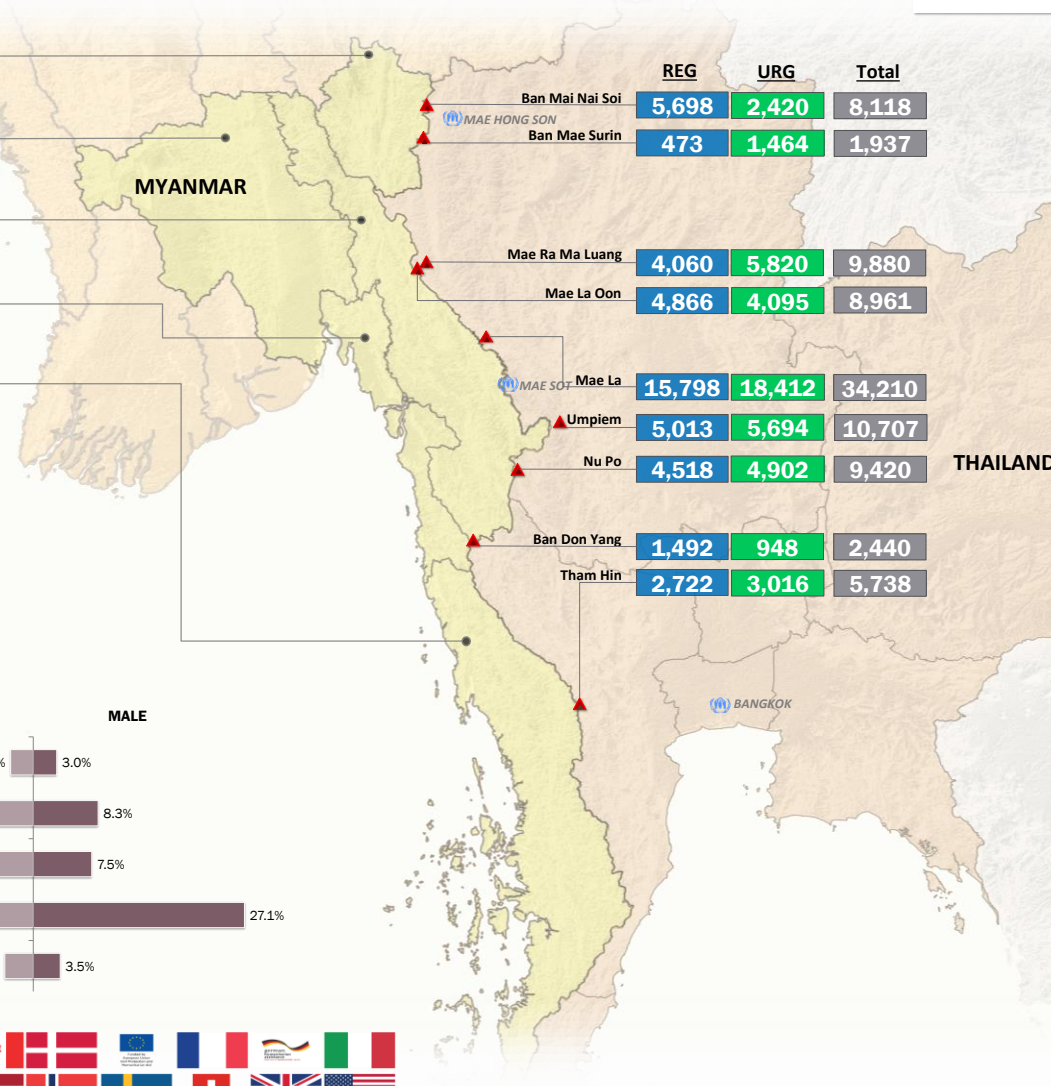

Total Verified Refugee Population*

91,411

Registered population 44,640

Unregistered population 46,771