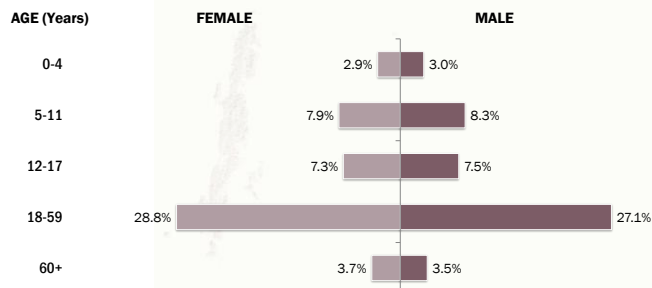

Age and Gender

Legend

- ▲ Temporary Shelter
- UNHCR Office

Source: UNHCR proGres database For more information, visit: <https://data2.unhcr.org/en/situations/thailand>

* Verification Exercise conducted from Jan-Apr 2015 and subsequent data changes to-date. Under reverification.