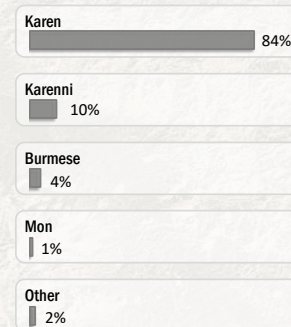

Main States/Regions of Origin

Based on registered refugee population

Total Verified Refugee Population*

91,411

Registered population 44,640

Unregistered population 46,771

Religion

Ethnicity

Age and Gender

Legend

- ▲ Temporary Shelter
- UNHCR Office

Source: UNHCR proGres database For more information, visit: <https://data2.unhcr.org/en/situations/thailand>

* Verification Exercise conducted from Jan-Apr 2015 and subsequent data changes to-date. Under reverification.