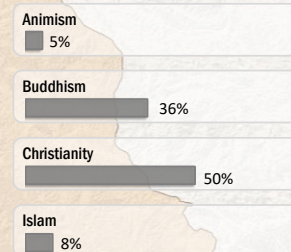

Main States/Regions of Origin

Based on registered refugee population

Total Verified Refugee Population*

91,411

Registered population 44,640

Unregistered population 46,771

Religion

Ethnicity

Age and Gender

Legend

- ▲ Temporary Shelter
- UNHCR Office

Source: UNHCR proGres database For more information, visit: <https://data2.unhcr.org/en/situations/thailand>

* Verification Exercise conducted from Jan-Apr 2015 and subsequent data changes to-date. Under reverification.