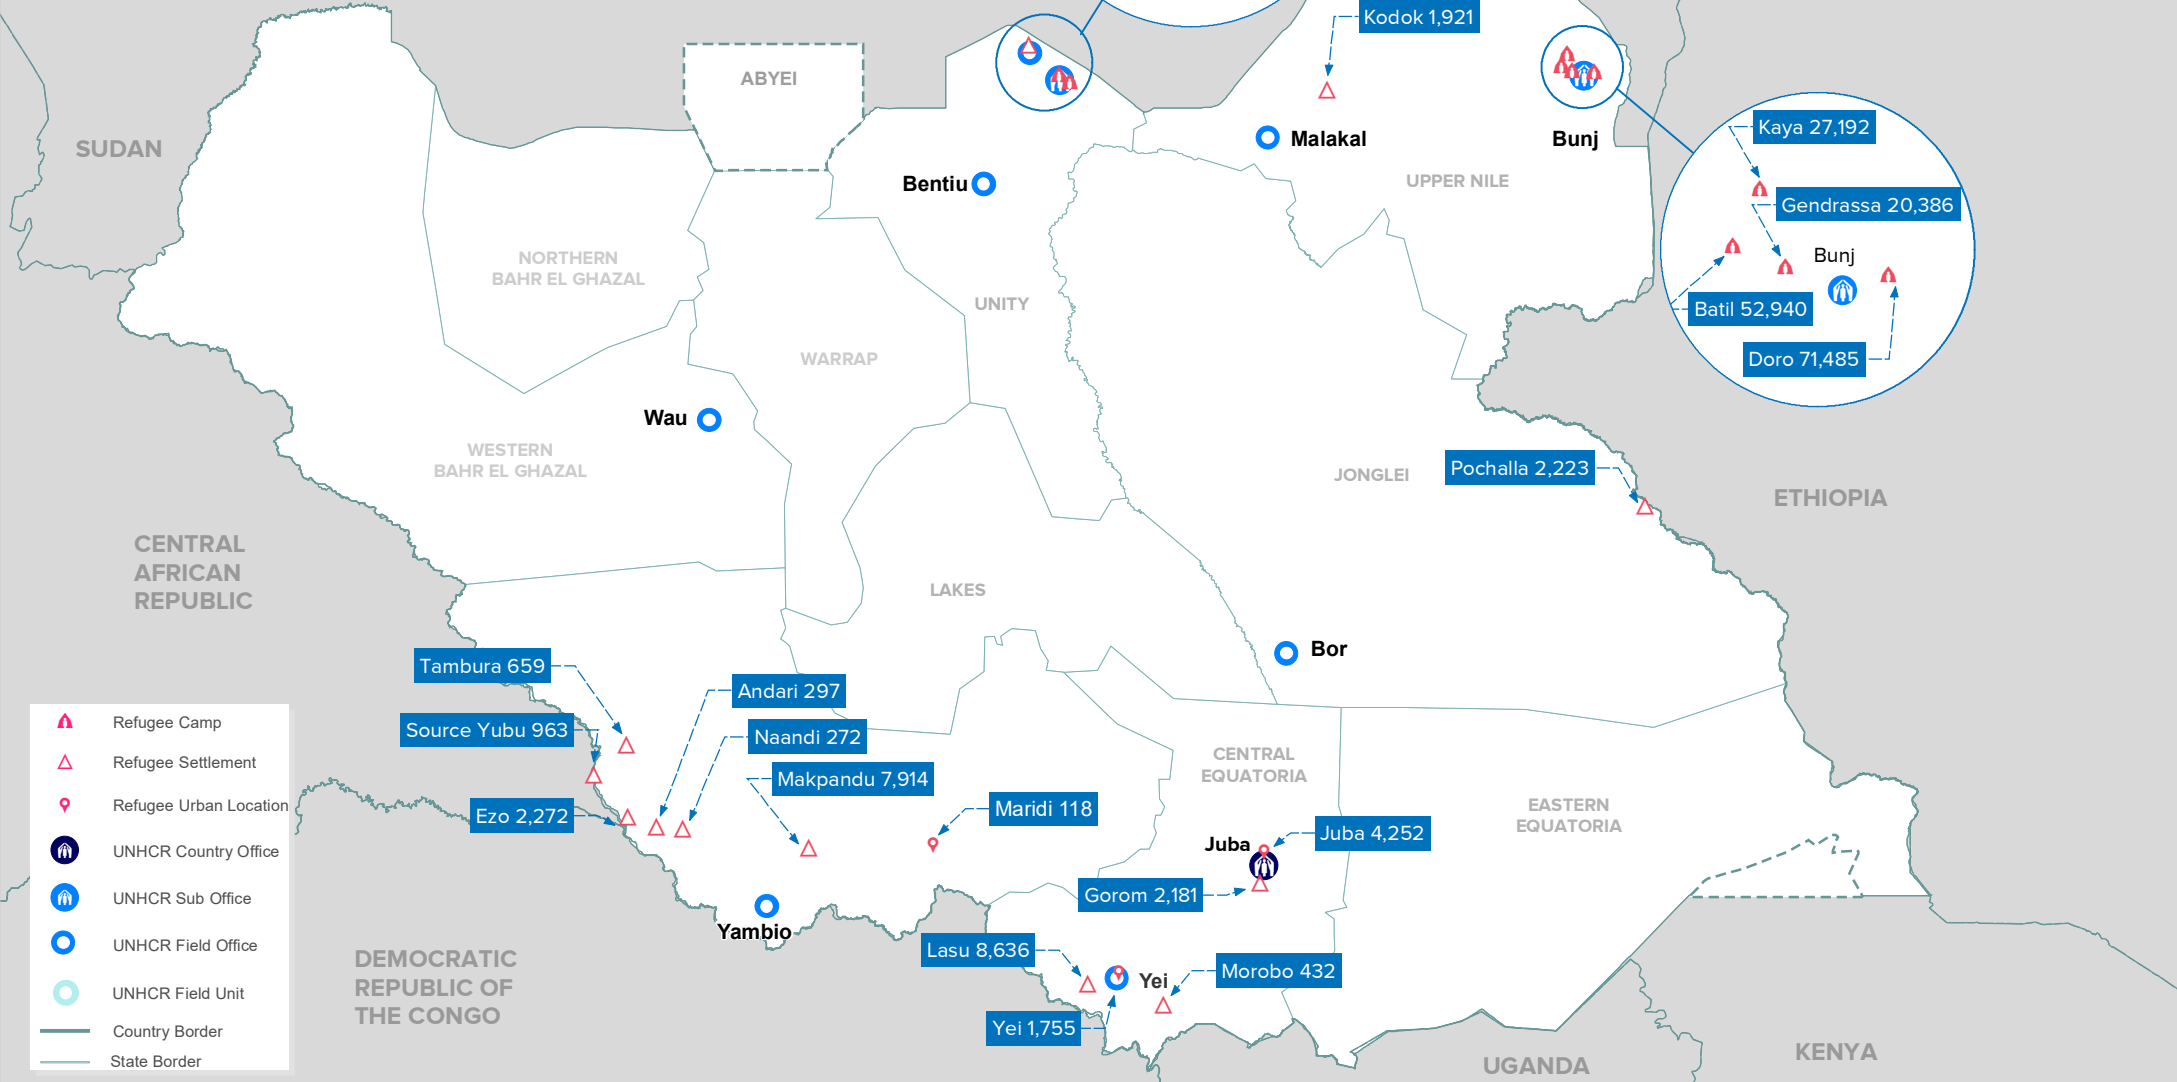

State	Ref. Pop.	Ref. Pop. %
Upper Nile	173,924	53%
Unity	124,883	38%
Central Equatoria	17,256	5%
Western Equatoria	12,495	4%
Jonglei State	2,223	1%
<b>Total</b>	<b>330,781</b>	<b>100%</b>

- Refugee Camp
- Refugee Settlement
- Refugee Urban Location
- UNHCR Country Office
- UNHCR Sub Office
- UNHCR Field Office
- UNHCR Field Unit
- Country Border
- State Border